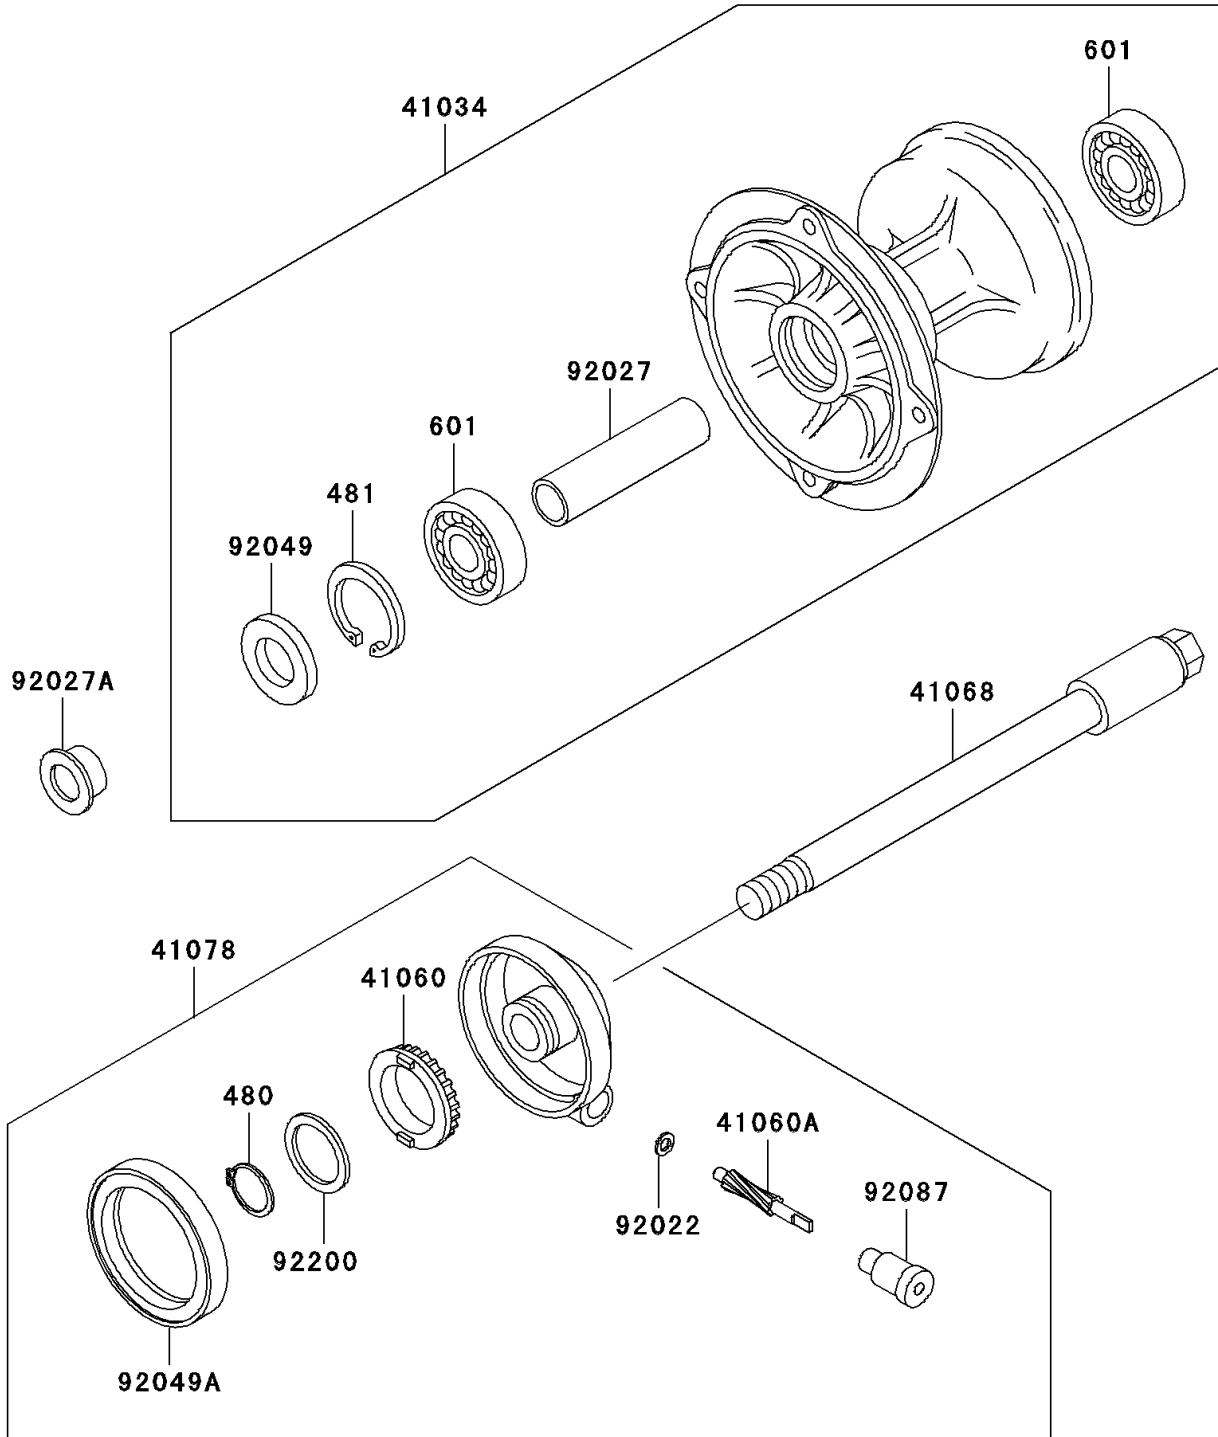

1995 KLX250R PARTS DIAGRAM

Front Hub

F2230

1995 KLX250R PARTS LIST

Front Hub

ITEM NAME	PART NUMBER	QUANTITY
CIRCLIP-TYPE-C,24MM (Ref # 480)	480J2400	1
CIRCLIP-TYPE-C,35MM (Ref # 481)	481J3500	1
BEARING-BALL,#6202UG (Ref # 601)	601B6202UG	2
DRUM-ASSY,FRONT BRAKE (Ref # 41034)	41034-1219	1
GEAR-METER SCREW,25T (Ref # 41060)	41060-1143	1
GEAR-METER SCREW,8T (Ref # 41060A)	41060-1144	1
AXLE,FR (Ref # 41068)	41068-1352	1
CASE-ASSY-METER GEAR (Ref # 41078)	41078-1095	1
WASHER,5X9.5X0.8 (Ref # 92022)	92022-1511	1
COLLAR,15.2X22.2X75 (Ref # 92027)	92027-1958	1
COLLAR,L=12 (Ref # 92027A)	92027-1959	1
SEAL-OIL,MH20354.5 (Ref # 92049)	92049-1176	1
SEAL-OIL,SDD 50 62 7 (Ref # 92049A)	92049-1399	1
BUSHING-METER GEAR (Ref # 92087)	92087-1060	1
WASHER,24X31X0.8 (Ref # 92200)	92200-1137	1