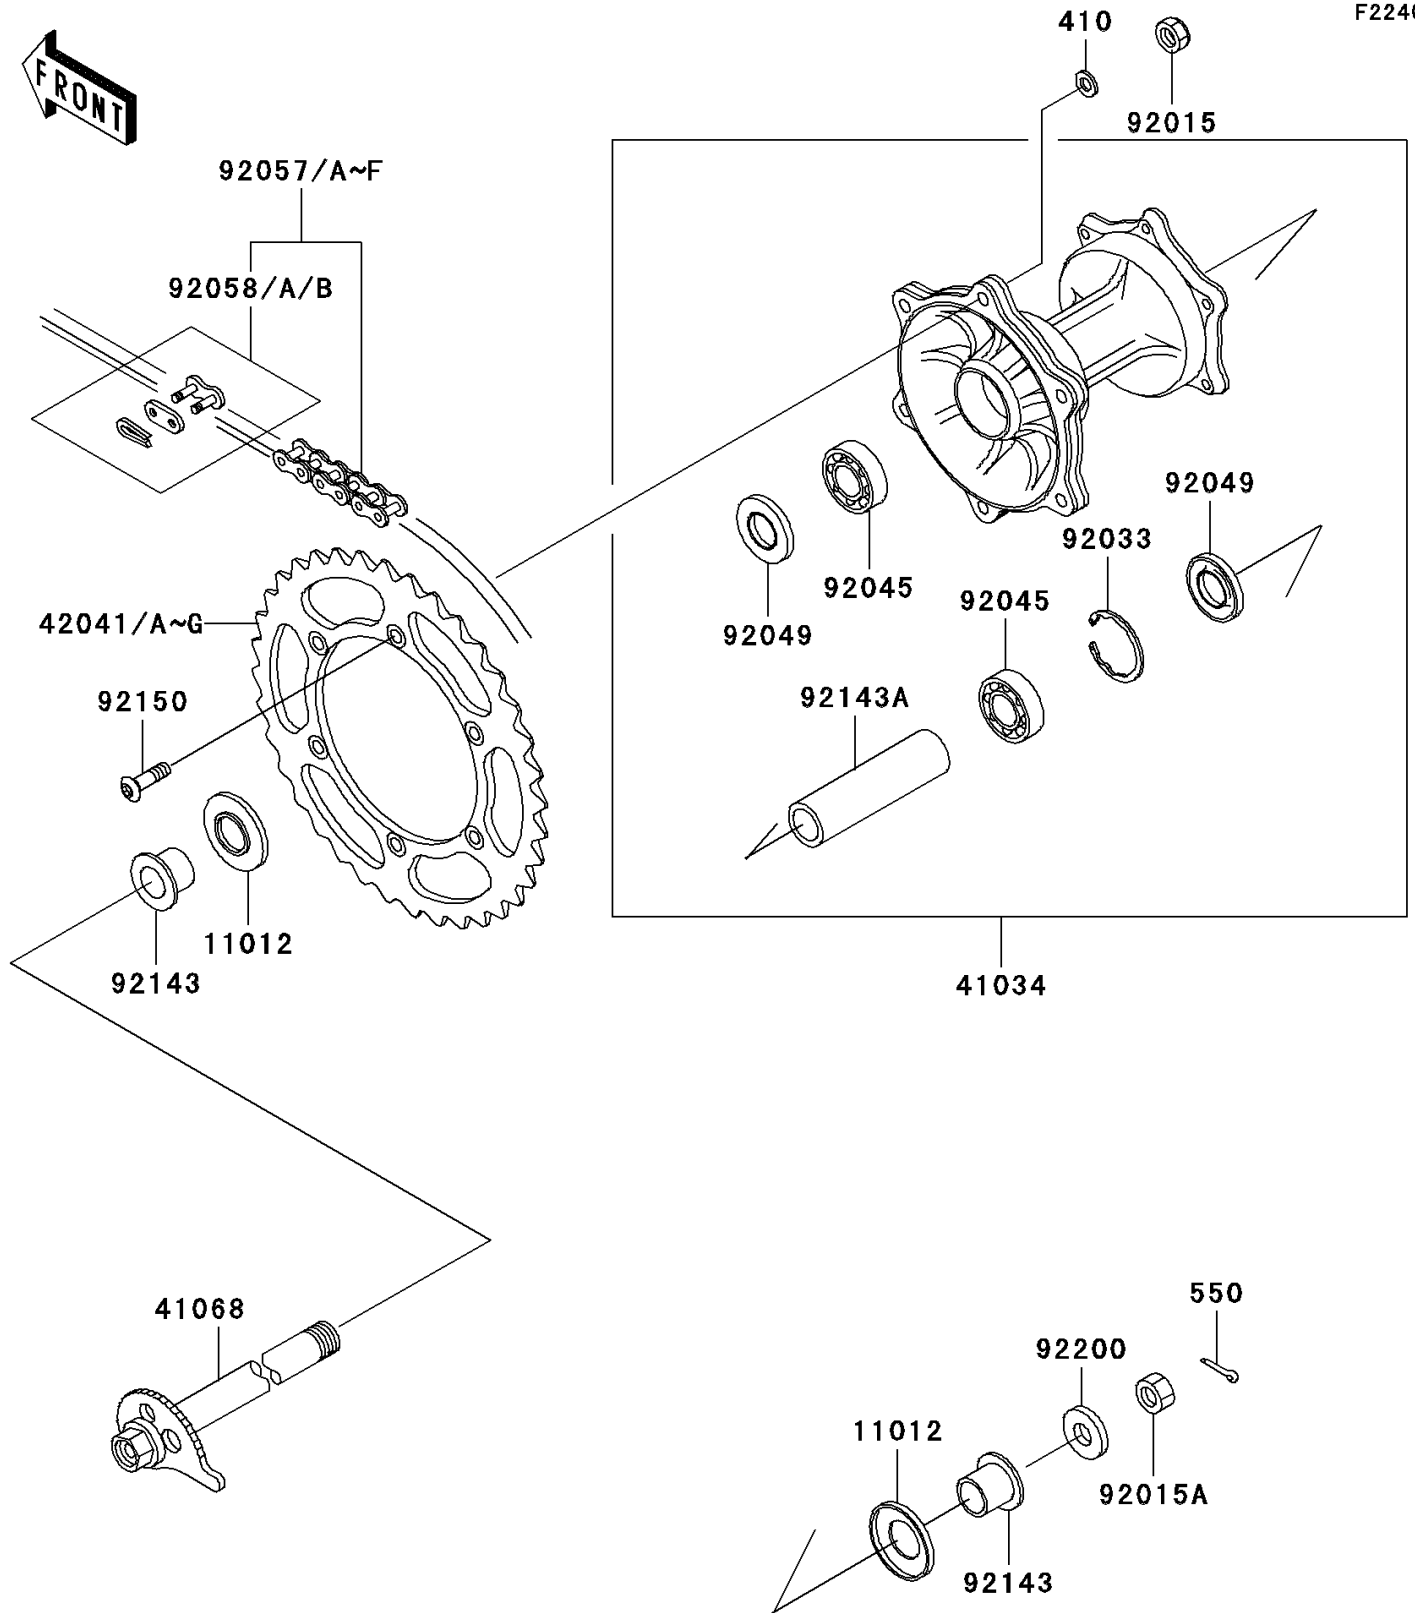

1994 KLX250R PARTS DIAGRAM

Rear Hub

F2240

1994 KLX250R PARTS LIST

Rear Hub

ITEM NAME	PART NUMBER	QUANTITY
WASHER-PLAIN-SMALL,8MM (Ref # 410)	410B0800	6
CAP,AXLE (Ref # 11012)	11012-1581	2
DRUM-ASSY,REAR BRAKE (Ref # 41034)	41034-1216	1
AXLE,RR (Ref # 41068)	41068-1340	1
SPROCKET-HUB,46T (Ref # 42041)	42041-1381	1
SPROCKET-HUB,47T (Ref # 42041A)	42041-1382	1
SPROCKET-HUB,48T (Ref # 42041B)	42041-1383	1
SPROCKET-HUB,49T (Ref # 42041C)	42041-1384	1
SPROCKET-HUB,50T (Ref # 42041D)	42041-1408	1
SPROCKET-HUB,45T (Ref # 42041E)	42041-1413	1
SPROCKET-HUB,51T (Ref # 42041F)	42041-1428	1
SPROCKET-HUB,52T (Ref # 42041G)	42041-1429	1
NUT,8MM (Ref # 92015)	92015-1432	6
NUT,LOCK,20MM (Ref # 92015A)	92015-1770	1
RING-SNAP,42MM (Ref # 92033)	92033-1041	1
BEARING-BALL,6004X8JRLX2/3A (Ref # 92045)	92045-1239	2
SEAL-OIL,BJNC2 25425 (Ref # 92049)	92049-1203	2
CHAIN,DRIVE,DID520DS6X112L (Ref # 92057)	92057-1244	1
CHAIN,DRIVE,DID520DS5X110L (Ref # 92057A)	92057-1293	1
CHAIN,DRIVE,DID520DS6X108L (Ref # 92057B)	92057-1376	1
CHAIN,DRIVE,EK520LV-OX108L (Ref # 92057C)	92057-1377	1
CHAIN,DRIVE,EK520LV-OX110L (Ref # 92057D)	92057-1378	1
CHAIN,DRIVE,EK520LV-OX112L (Ref # 92057E)	92057-1379	1
CHAIN,DRIVE,DID520DS5X110L (Ref # 92057F)	92057-1388	1
JOINT-CHAIN,DRIVE,DID520 DS6 (Ref # 92058)	92058-1057	2
JOINT-CHAIN,DRIVE,EK (Ref # 92058A)	92058-1070	3
JOINT-CHAIN,DRIVE,DID520 DS5 (Ref # 92058B)	92058-1071	1
COLLAR,RR AXLE,L=22 (Ref # 92143)	92143-1259	2
COLLAR,RR BRAKE DRUM,L=105 (Ref # 92143A)	92143-1402	1

1994 KLX250R PARTS LIST

Rear Hub

ITEM NAME	PART NUMBER	QUANTITY
BOLT,SOCKET,8X28 (Ref # 92150)	92150-1196	6
WASHER,20.2X36X2 (Ref # 92200)	92200-1146	1
PIN-COTTER,3.0X25 (Ref # 550)	550D3025	1