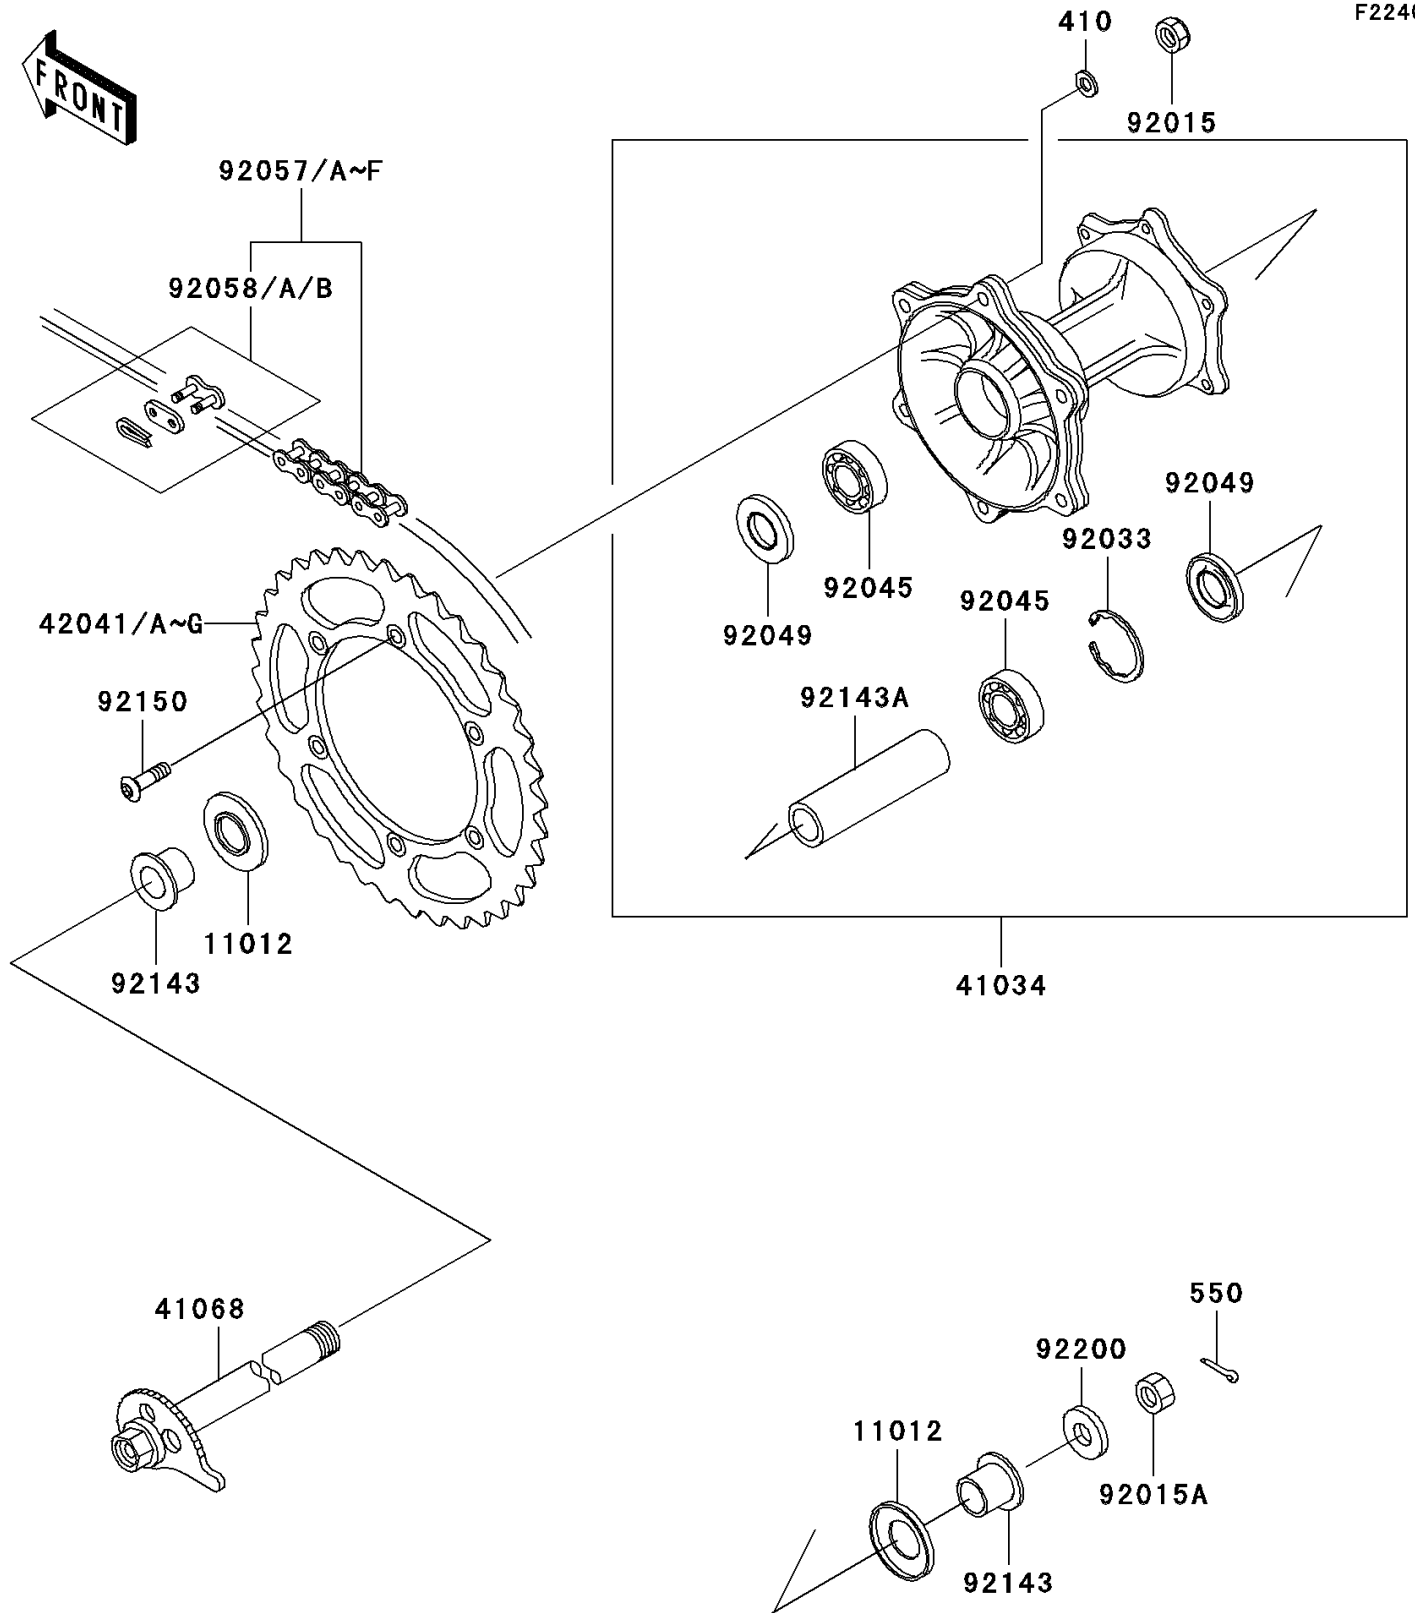

1995 KLX250R PARTS DIAGRAM

Rear Hub

F2240

1995 KLX250R PARTS LIST

Rear Hub

ITEM NAME	PART NUMBER	QUANTITY
WASHER-PLAIN-SMALL,8MM (Ref # 410)	410B0800	6
CAP,AXLE (Ref # 11012)	11012-1581	2
DRUM-ASSY,REAR BRAKE (Ref # 41034)	41034-1216	1
AXLE,RR (Ref # 41068)	41068-1340	1
SPROCKET-HUB,46T (Ref # 42041)	42041-1381	1
SPROCKET-HUB,47T (Ref # 42041A)	42041-1382	1
SPROCKET-HUB,48T (Ref # 42041B)	42041-1383	1
SPROCKET-HUB,49T (Ref # 42041C)	42041-1384	1
SPROCKET-HUB,50T (Ref # 42041D)	42041-1408	1
SPROCKET-HUB,45T (Ref # 42041E)	42041-1413	1
SPROCKET-HUB,51T (Ref # 42041F)	42041-1428	1
SPROCKET-HUB,52T (Ref # 42041G)	42041-1429	1
NUT,8MM (Ref # 92015)	92015-1432	6
NUT,LOCK,20MM (Ref # 92015A)	92015-1770	1
RING-SNAP,42MM (Ref # 92033)	92033-1041	1
BEARING-BALL,6004X8JRLX2/3A (Ref # 92045)	92045-1239	2
SEAL-OIL,BJNC2 25425 (Ref # 92049)	92049-1203	2
CHAIN,DRIVE,DID520DS6X112L (Ref # 92057)	92057-1244	1
CHAIN,DRIVE,DID520DS6X108L (Ref # 92057B)	92057-1376	1
CHAIN,DRIVE,EK520LV-OX108L (Ref # 92057C)	92057-1377	1
CHAIN,DRIVE,EK520LV-OX110L (Ref # 92057D)	92057-1378	1
CHAIN,DRIVE,EK520LV-OX112L (Ref # 92057E)	92057-1379	1
CHAIN,DRIVE,DID520DS5X110L (Ref # 92057F)	92057-1388	1
JOINT-CHAIN,DRIVE,DID520 DS6 (Ref # 92058)	92058-1057	2
JOINT-CHAIN,DRIVE,EK (Ref # 92058A)	92058-1070	3
JOINT-CHAIN,DRIVE,DID520 DS5 (Ref # 92058B)	92058-1071	1
COLLAR,RR AXLE,L=22 (Ref # 92143)	92143-1259	2
COLLAR,RR BRAKE DRUM,L=105 (Ref # 92143A)	92143-1402	1
BOLT,SOCKET,8X28 (Ref # 92150)	92150-1196	6

1995 KLX250R PARTS LIST

Rear Hub

ITEM NAME	PART NUMBER	QUANTITY
WASHER,20.2X36X2 (Ref # 92200)	92200-1146	1
PIN-COTTER,3.0X25 (Ref # 550)	550D3025	1