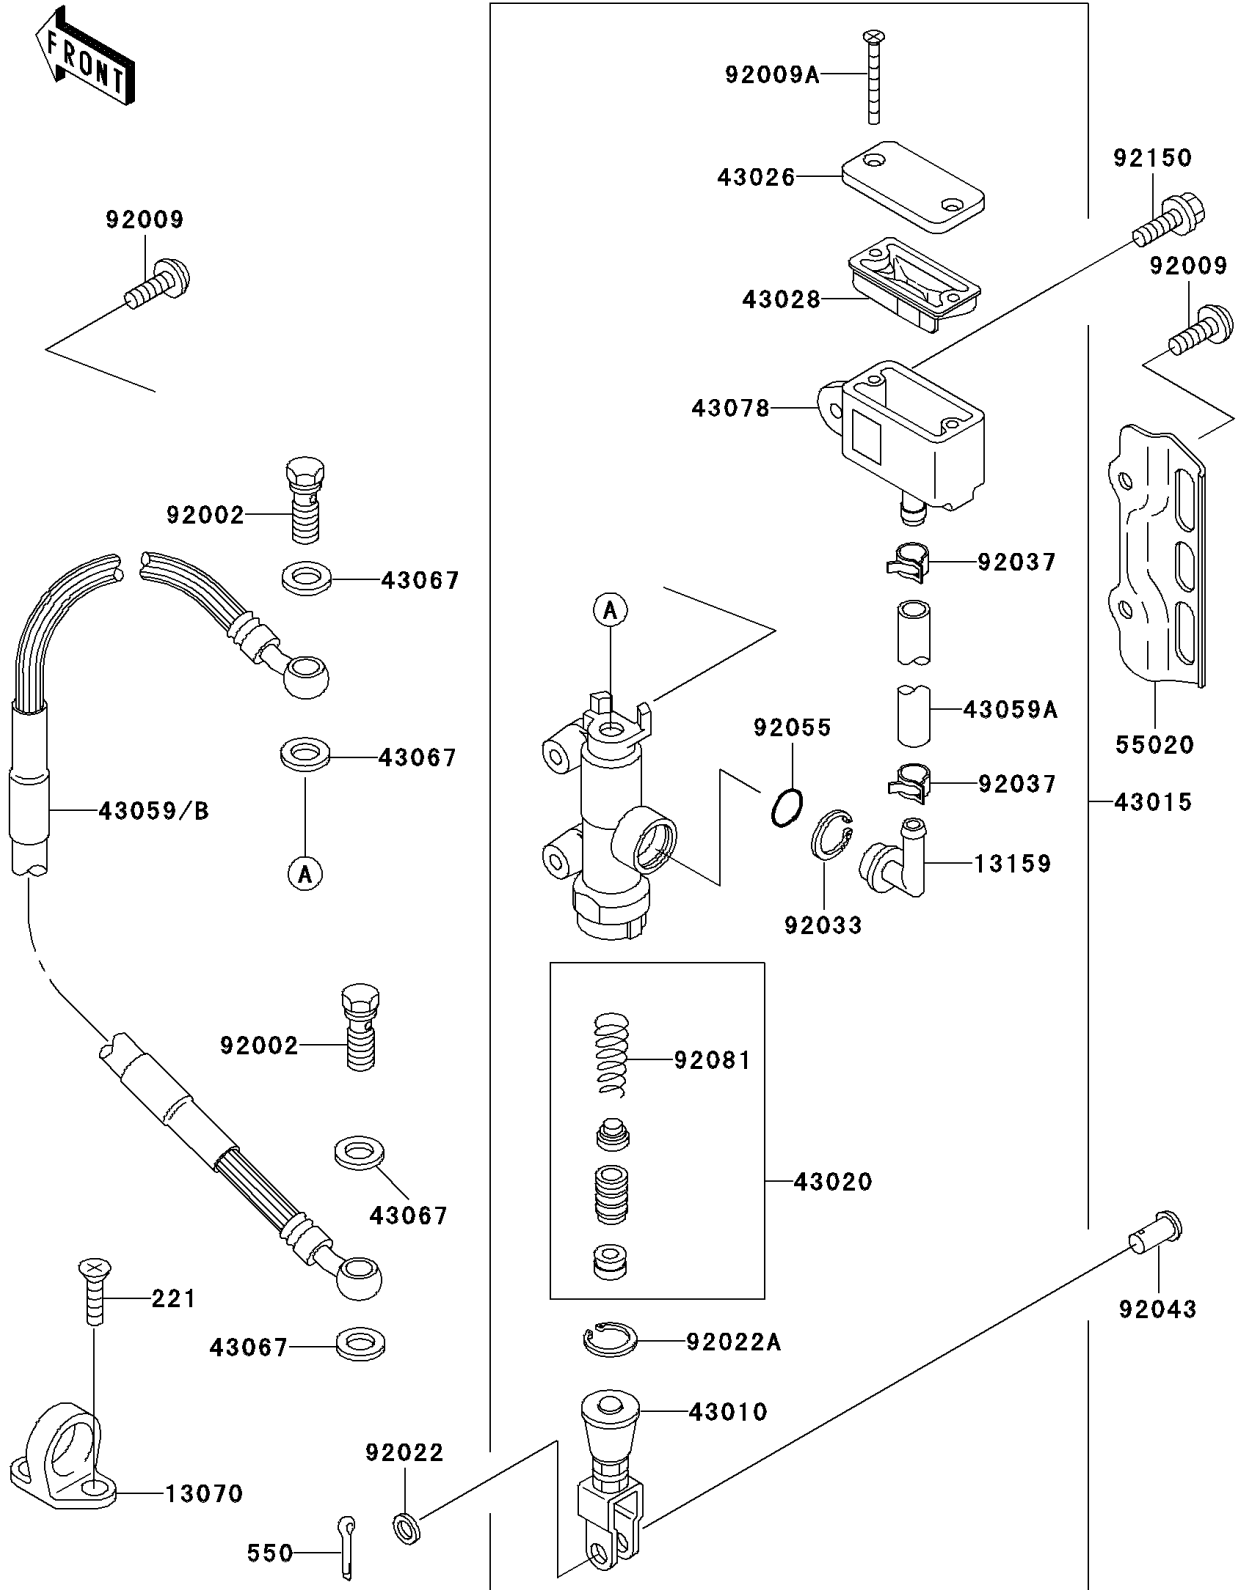

1994 KLX250R PARTS DIAGRAM

Rear Master Cylinder

F2293

1994 KLX250R PARTS LIST

Rear Master Cylinder

ITEM NAME	PART NUMBER	QUANTITY
SCREW-CSK-CROS,6X16 (Ref # 221)	221B0616	4
PIN-COTTER,2.0X15 (Ref # 550)	550D2015	1
GUIDE,HOSE (Ref # 13070)	13070-1144	2
CONNECTOR (Ref # 13159)	13159-1056	1
ROD-ASSY-BRAKE (Ref # 43010)	43010-1068	1
CYLINDER-ASSY-MASTER,RR (Ref # 43015)	43015-1529	1
PISTON-COMP-BRAKE (Ref # 43020)	43020-1057	1
CAP-BRAKE (Ref # 43026)	43026-1075	1
DIAPHRAGM (Ref # 43028)	43028-1067	1
HOSE-BRAKE,RR (Ref # 43059)	43059-1740	1
HOSE-BRAKE,RR MASTER CYLINDER (Ref # 43059A)	43059-1767	1
WASHER,10.5X15X1.5 (Ref # 43067)	43067-001	4
RESERVOIR (Ref # 43078)	43078-1122	1
GUARD,RR BRAKE RESERVOIR HOSE (Ref # 55020)	55020-1489	1
BOLT,OIL,L=23 (Ref # 92002)	92002-1888	2
SCREW,6X14,WHITE (Ref # 92009)	92009-1287	4
SCREW,4X40 (Ref # 92009A)	92009-1596	2
WASHER,8.5X13X1 (Ref # 92022)	92022-1028	1
WASHER,CIRCRIP (Ref # 92022A)	92022-1601	1
RING-SNAP,20.5MM (Ref # 92033)	92033-1186	1
CLAMP (Ref # 92037)	92037-1710	2
PIN (Ref # 92043)	92043-1039	1
RING-O,MASTER CYLINDER (Ref # 92055)	92055-1251	1
SPRING,MASTER CYLINDER (Ref # 92081)	92081-1737	1
BOLT,6X20 (Ref # 92150)	92150-1339	1