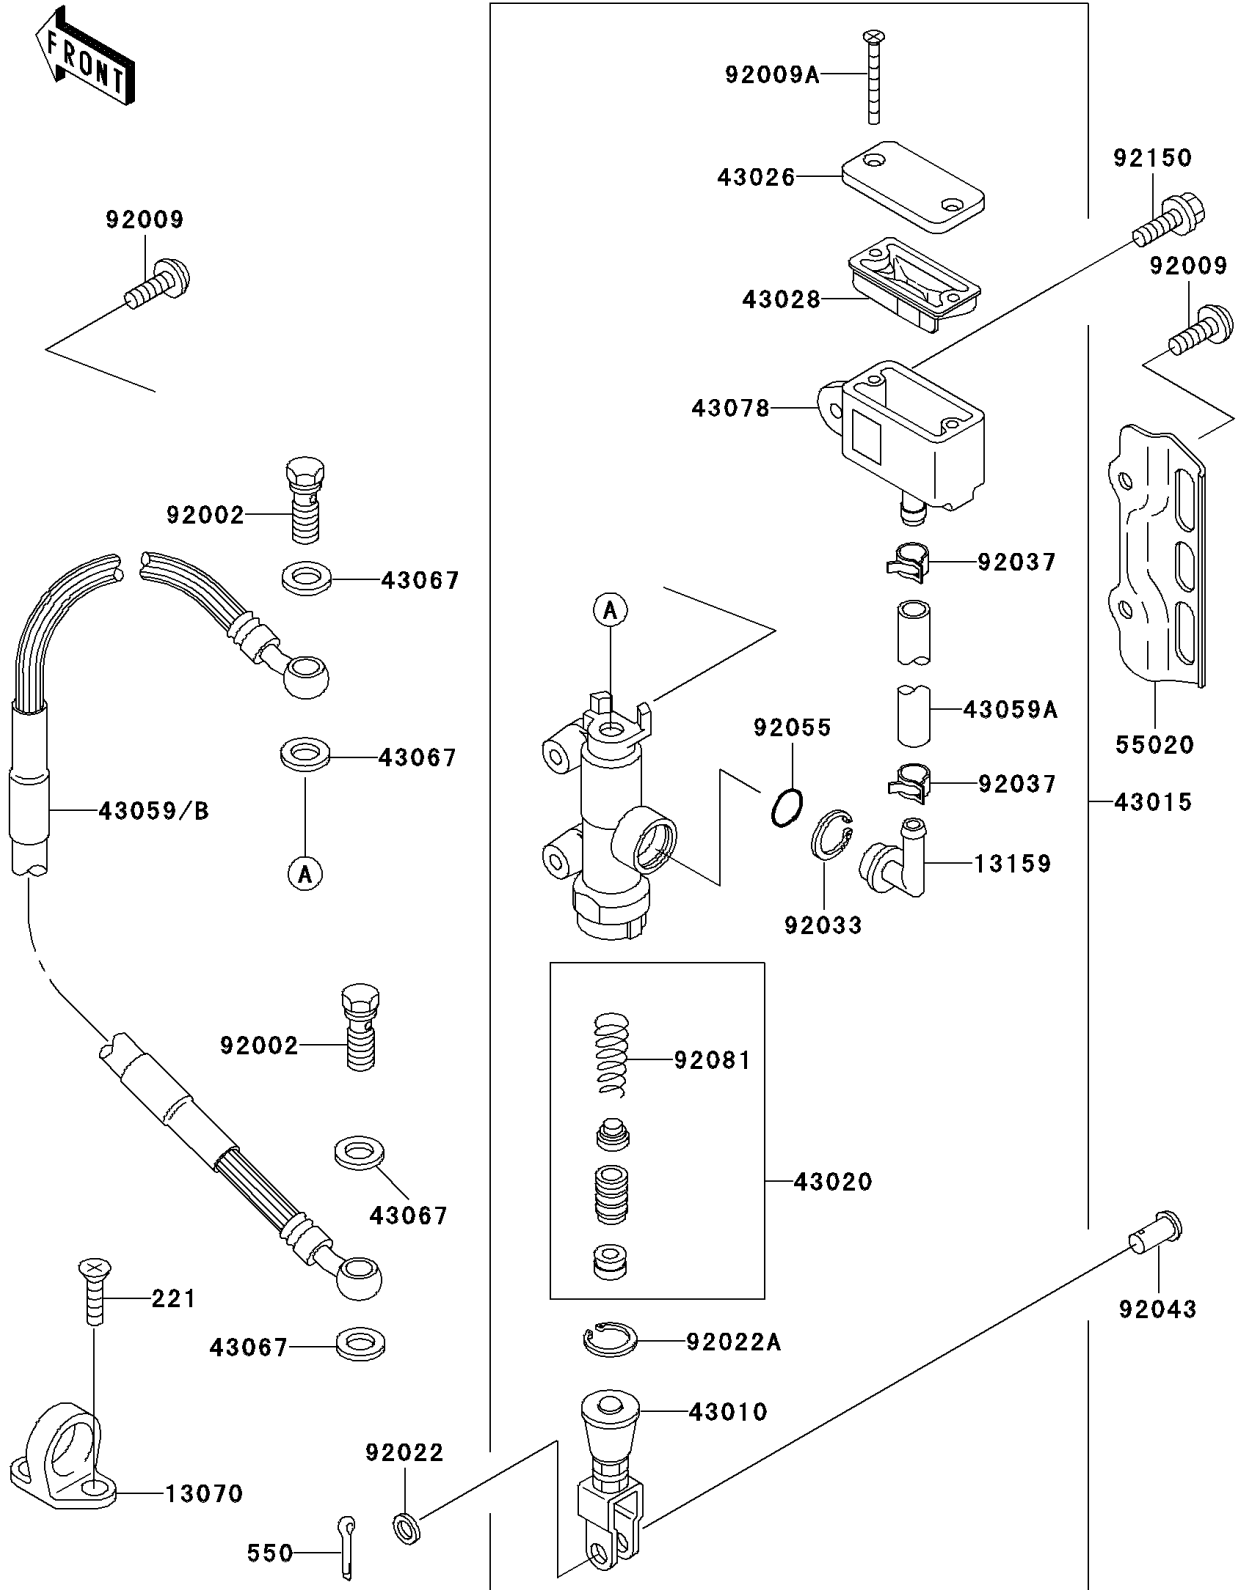

# 1996 KLX250R PARTS DIAGRAM

Rear Master Cylinder

F2293

# 1996 KLX250R PARTS LIST

## Rear Master Cylinder

ITEM NAME	PART NUMBER	QUANTITY
SCREW-CSK-CROS,6X16 (Ref # 221)	221B0616	4
PIN-COTTER,2.0X15 (Ref # 550)	550D2015	1
GUIDE,HOSE (Ref # 13070)	13070-1144	2
CONNECTOR (Ref # 13159)	13159-1056	1
ROD-ASSY-BRAKE (Ref # 43010)	43010-1068	1
CYLINDER-ASSY-MASTER,RR (Ref # 43015)	43015-1529	1
PISTON-COMP-BRAKE (Ref # 43020)	43020-1057	1
CAP-BRAKE (Ref # 43026)	43026-1075	1
DIAPHRAGM (Ref # 43028)	43028-1067	1
HOSE-BRAKE,RR MASTER CYLINDER (Ref # 43059A)	43059-1767	1
HOSE-BRAKE,RR (Ref # 43059B)	43059-1827	1
WASHER,10.5X15X1.5 (Ref # 43067)	43067-001	4
RESERVOIR (Ref # 43078)	43078-1122	1
GUARD,RR BRAKE RESERVOIR HOSE (Ref # 55020)	55020-1489	1
BOLT,OIL,L=23 (Ref # 92002)	92002-1888	2
SCREW,6X14,WHITE (Ref # 92009)	92009-1287	4
SCREW,4X40 (Ref # 92009A)	92009-1596	2
WASHER,8.5X13X1 (Ref # 92022)	92022-1028	1
WASHER,CIRCRIP (Ref # 92022A)	92022-1601	1
RING-SNAP,20.5MM (Ref # 92033)	92033-1186	1
CLAMP (Ref # 92037)	92037-1710	2
PIN (Ref # 92043)	92043-1039	1
RING-O,MASTER CYLINDER (Ref # 92055)	92055-1251	1
SPRING,MASTER CYLINDER (Ref # 92081)	92081-1737	1
BOLT,6X20 (Ref # 92150)	92150-1339	1