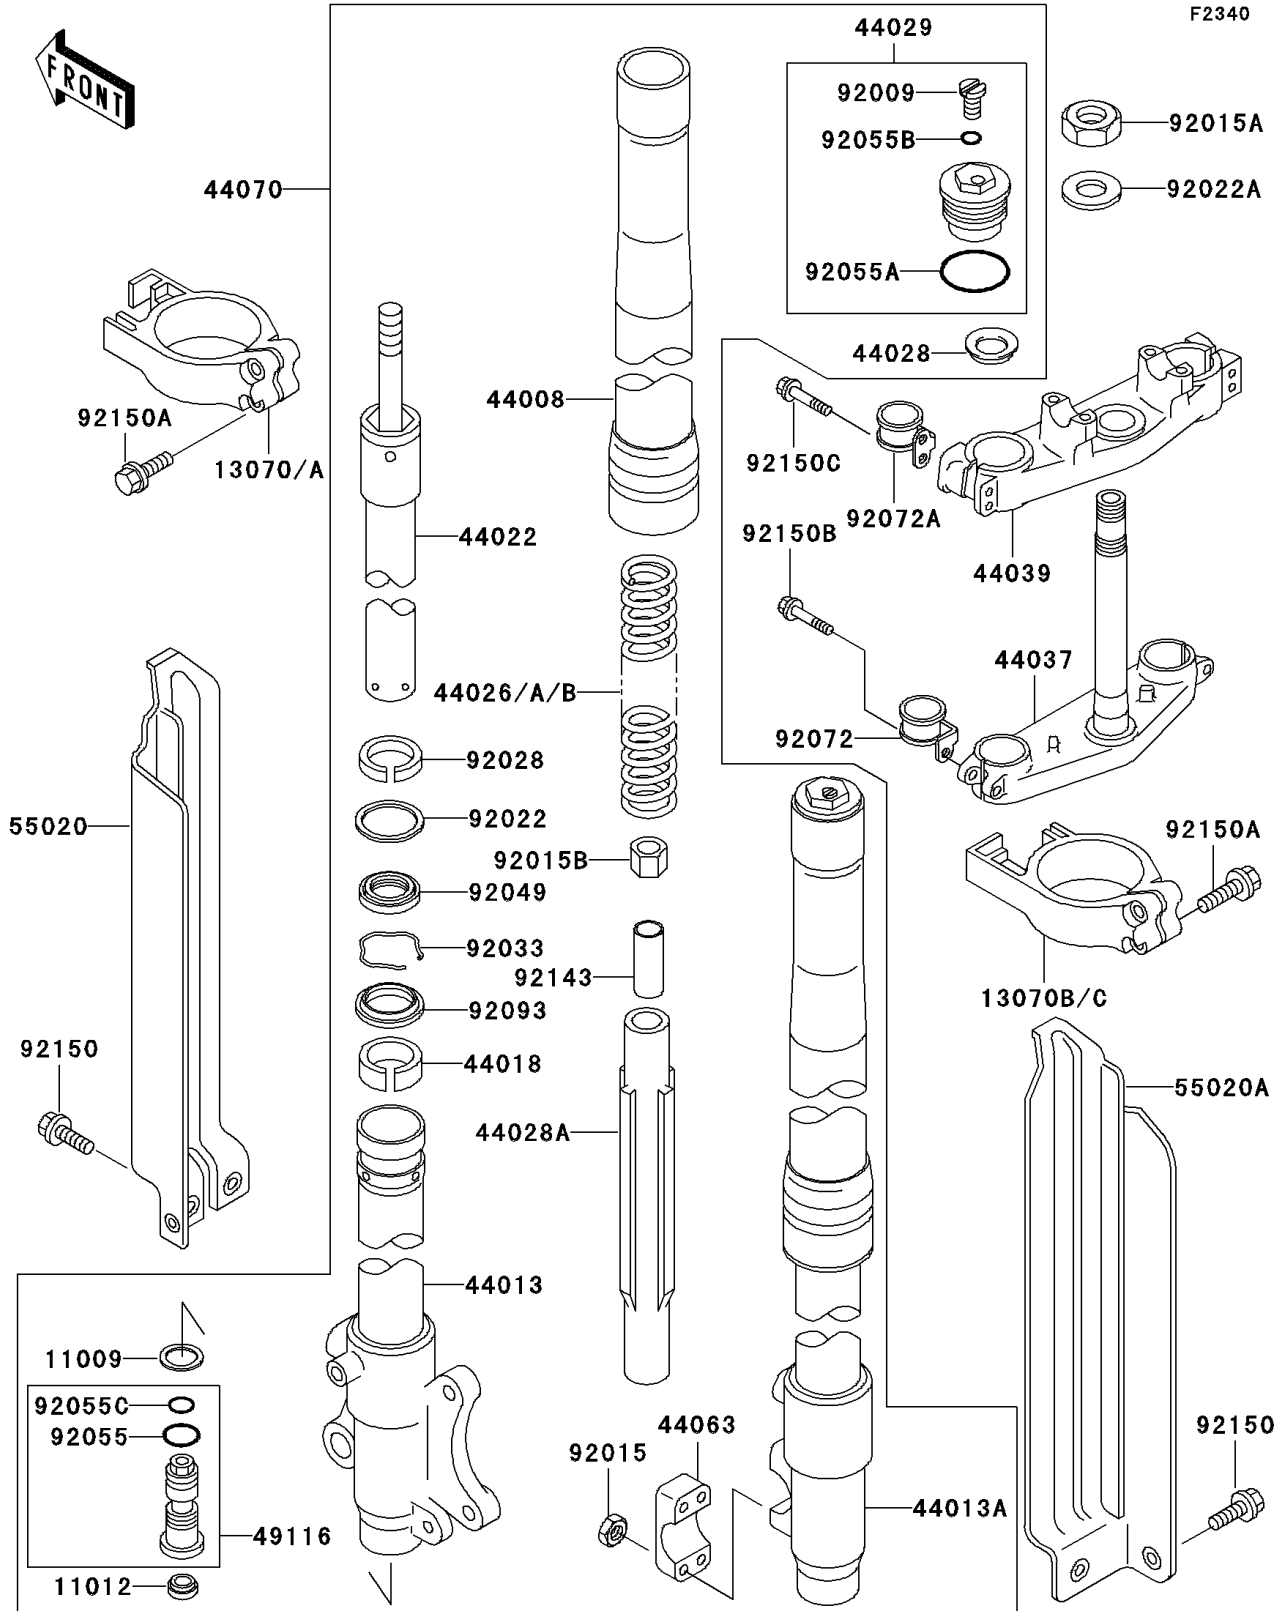

1996 KLX250R PARTS DIAGRAM

Front Fork