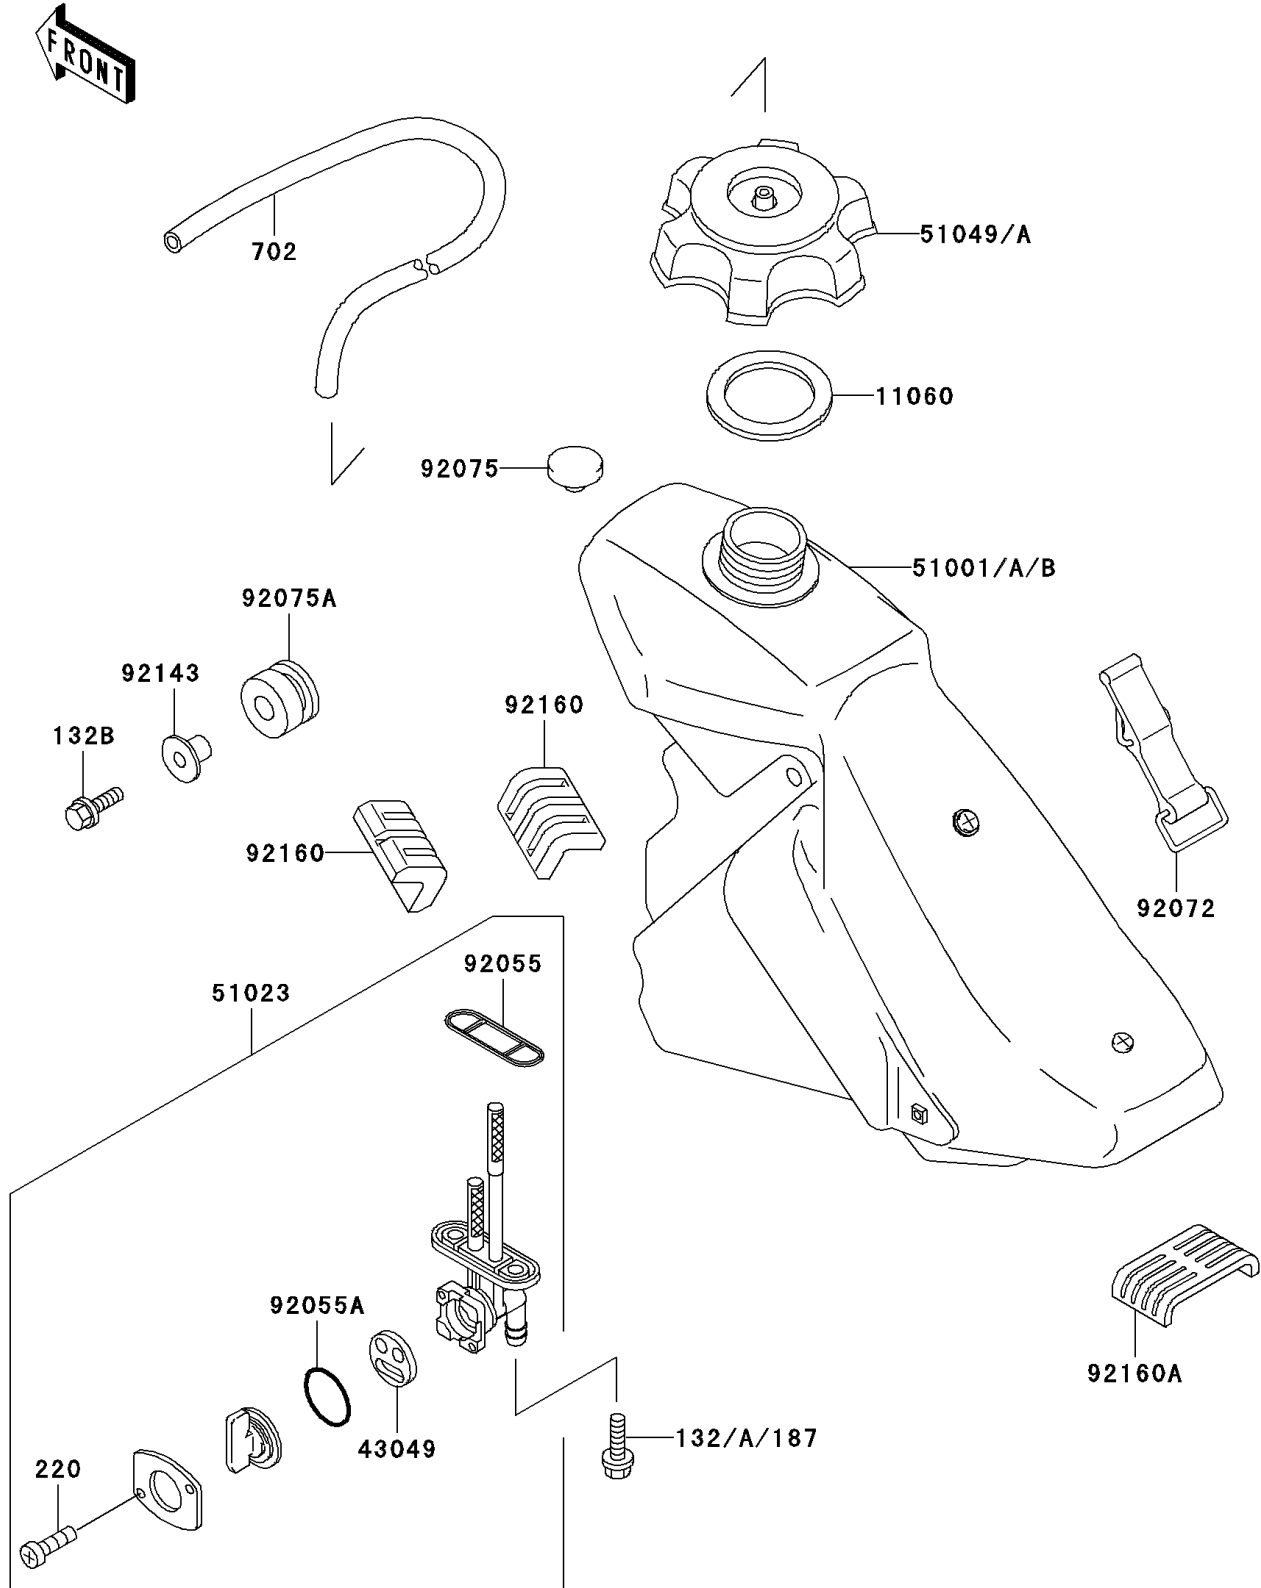

1994 KLX250R PARTS DIAGRAM

Fuel Tank

F2410

1994 KLX250R PARTS LIST

Fuel Tank

ITEM NAME	PART NUMBER	QUANTITY
BOLT-FLANGED-SMALL (Ref # 132A)	132G0612	2
BOLT-FLANGED-SMALL (Ref # 132B)	132G0620	2
BOLT-UPSET-WSP (Ref # 187)	187B0616	2
SCREW-PAN-CROS (Ref # 220)	220B0308	2
TUBE-RUBBER,5X350 (Ref # 702)	702A05350	1
GASKET,FUEL TANK CAP (Ref # 11060)	11060-1340	1
PACKING,TAP VALVE (Ref # 43049)	43049-1066	1
TANK-COMP-FUEL,L.GREEN (Ref # 51001)	51001-1379-6W	1
TANK-COMP-FUEL,L.GREEN (Ref # 51001B)	51001-1470-6W	1
TAP-ASSY,FUEL (Ref # 51023)	51023-1198	1
CAP-TANK,FUEL (Ref # 51049)	51049-1089	1
RING-O,FUEL TAP PACKING (Ref # 92055)	92055-1112	1
RING-O,TAP LEVER (Ref # 92055A)	92055-1419	1
BAND,FUEL TANK (Ref # 92072)	92072-1229	1
DAMPER (Ref # 92075)	92075-005	1
DAMPER,RUBBER (Ref # 92075A)	92075-1123	2
COLLAR (Ref # 92143)	92143-1353	2
DAMPER,FUEL TANK (Ref # 92160)	92160-1328	2
DAMPER,FUEL TANK,RR (Ref # 92160A)	92160-1397	1