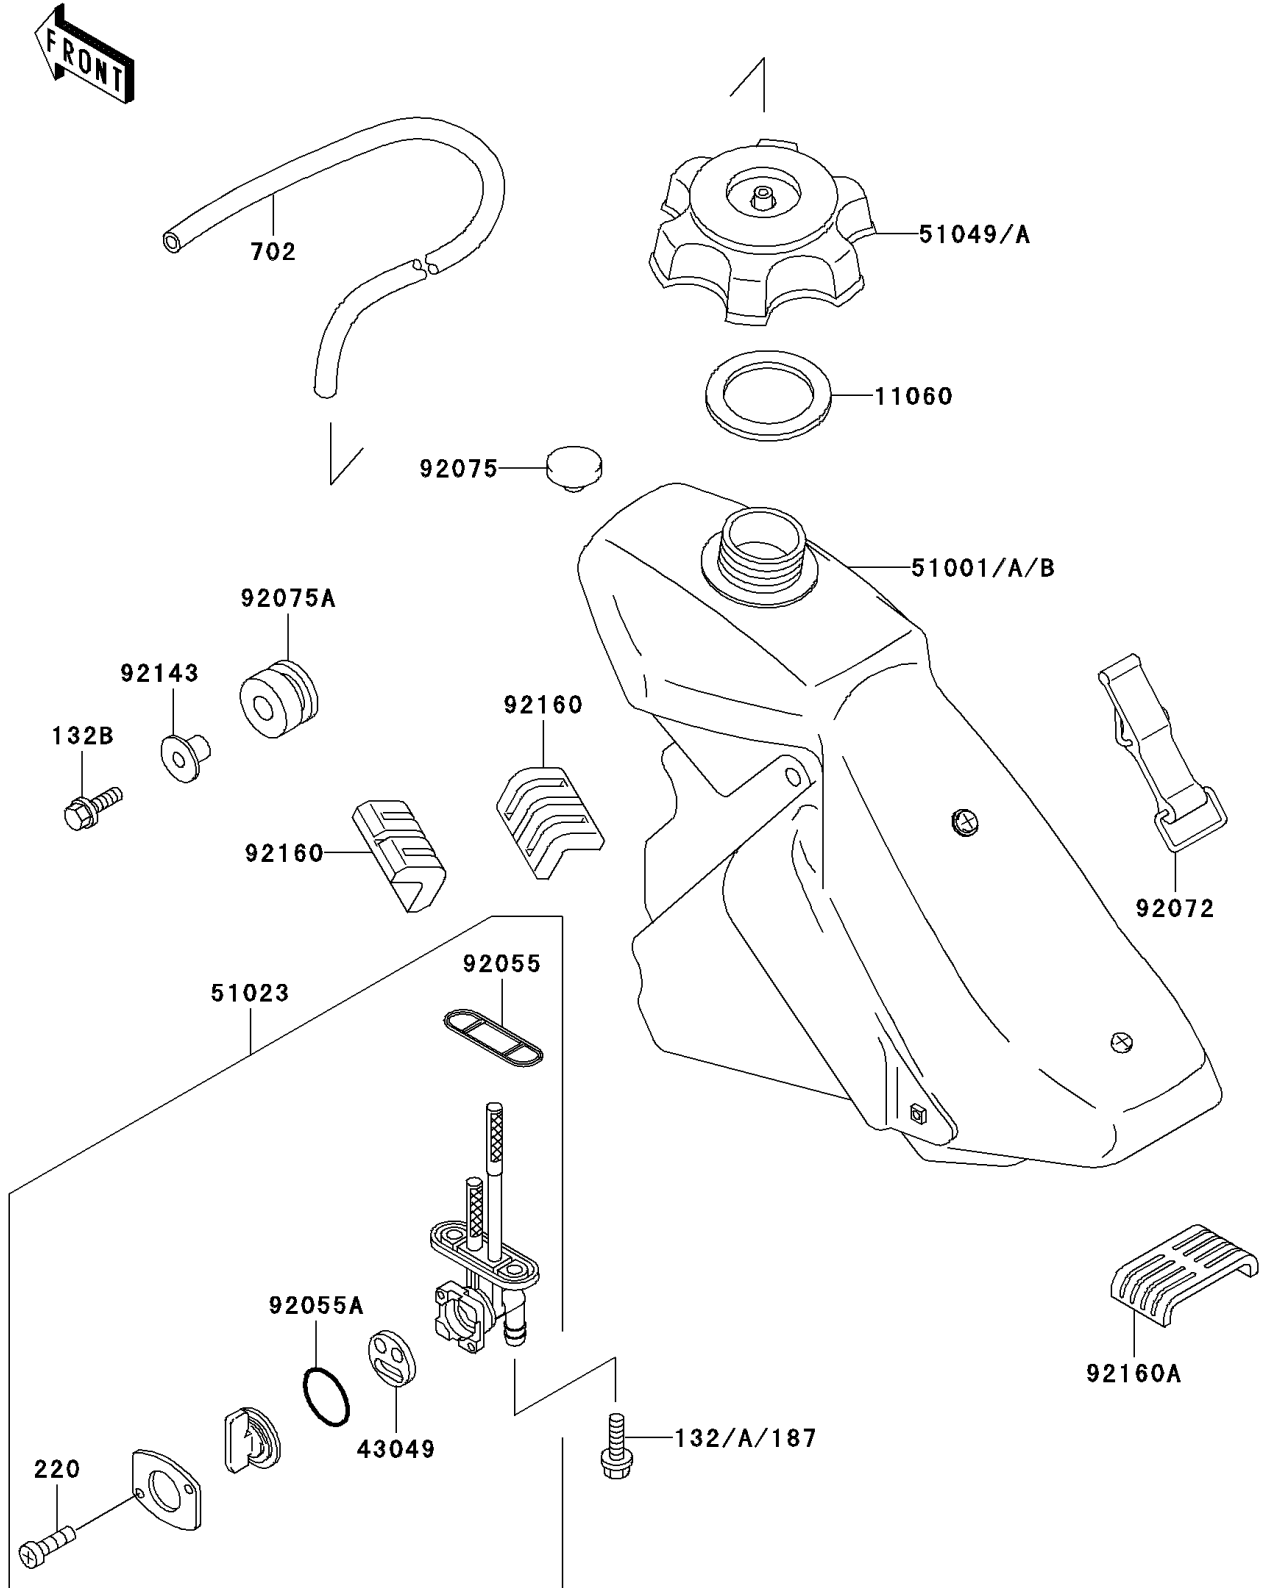

# 1995 KLX250R PARTS DIAGRAM

Fuel Tank

F2410

# 1995 KLX250R PARTS LIST

## Fuel Tank

ITEM NAME	PART NUMBER	QUANTITY
BOLT-FLANGED-SMALL (Ref # 132)	132G0612	2
BOLT-FLANGED-SMALL (Ref # 132B)	132G0620	2
SCREW-PAN-CROS (Ref # 220)	220B0308	2
TUBE-RUBBER,5X350 (Ref # 702)	702A05350	1
GASKET,FUEL TANK CAP (Ref # 11060)	11060-1340	1
PACKING,TAP VALVE (Ref # 43049)	43049-1066	1
TANK-COMP-FUEL,L.GREEN (Ref # 51001A)	51001-1470-6W	1
TAP-ASSY,FUEL (Ref # 51023)	51023-1198	1
CAP-TANK,FUEL (Ref # 51049A)	51049-1104	1
RING-O,FUEL TAP PACKING (Ref # 92055)	92055-1112	1
RING-O,TAP LEVER (Ref # 92055A)	92055-1419	1
BAND,FUEL TANK (Ref # 92072)	92072-1229	1
DAMPER (Ref # 92075)	92075-005	1
DAMPER,RUBBER (Ref # 92075A)	92075-1123	2
COLLAR (Ref # 92143)	92143-1353	2
DAMPER,FUEL TANK (Ref # 92160)	92160-1328	2
DAMPER,FUEL TANK,RR (Ref # 92160A)	92160-1397	1