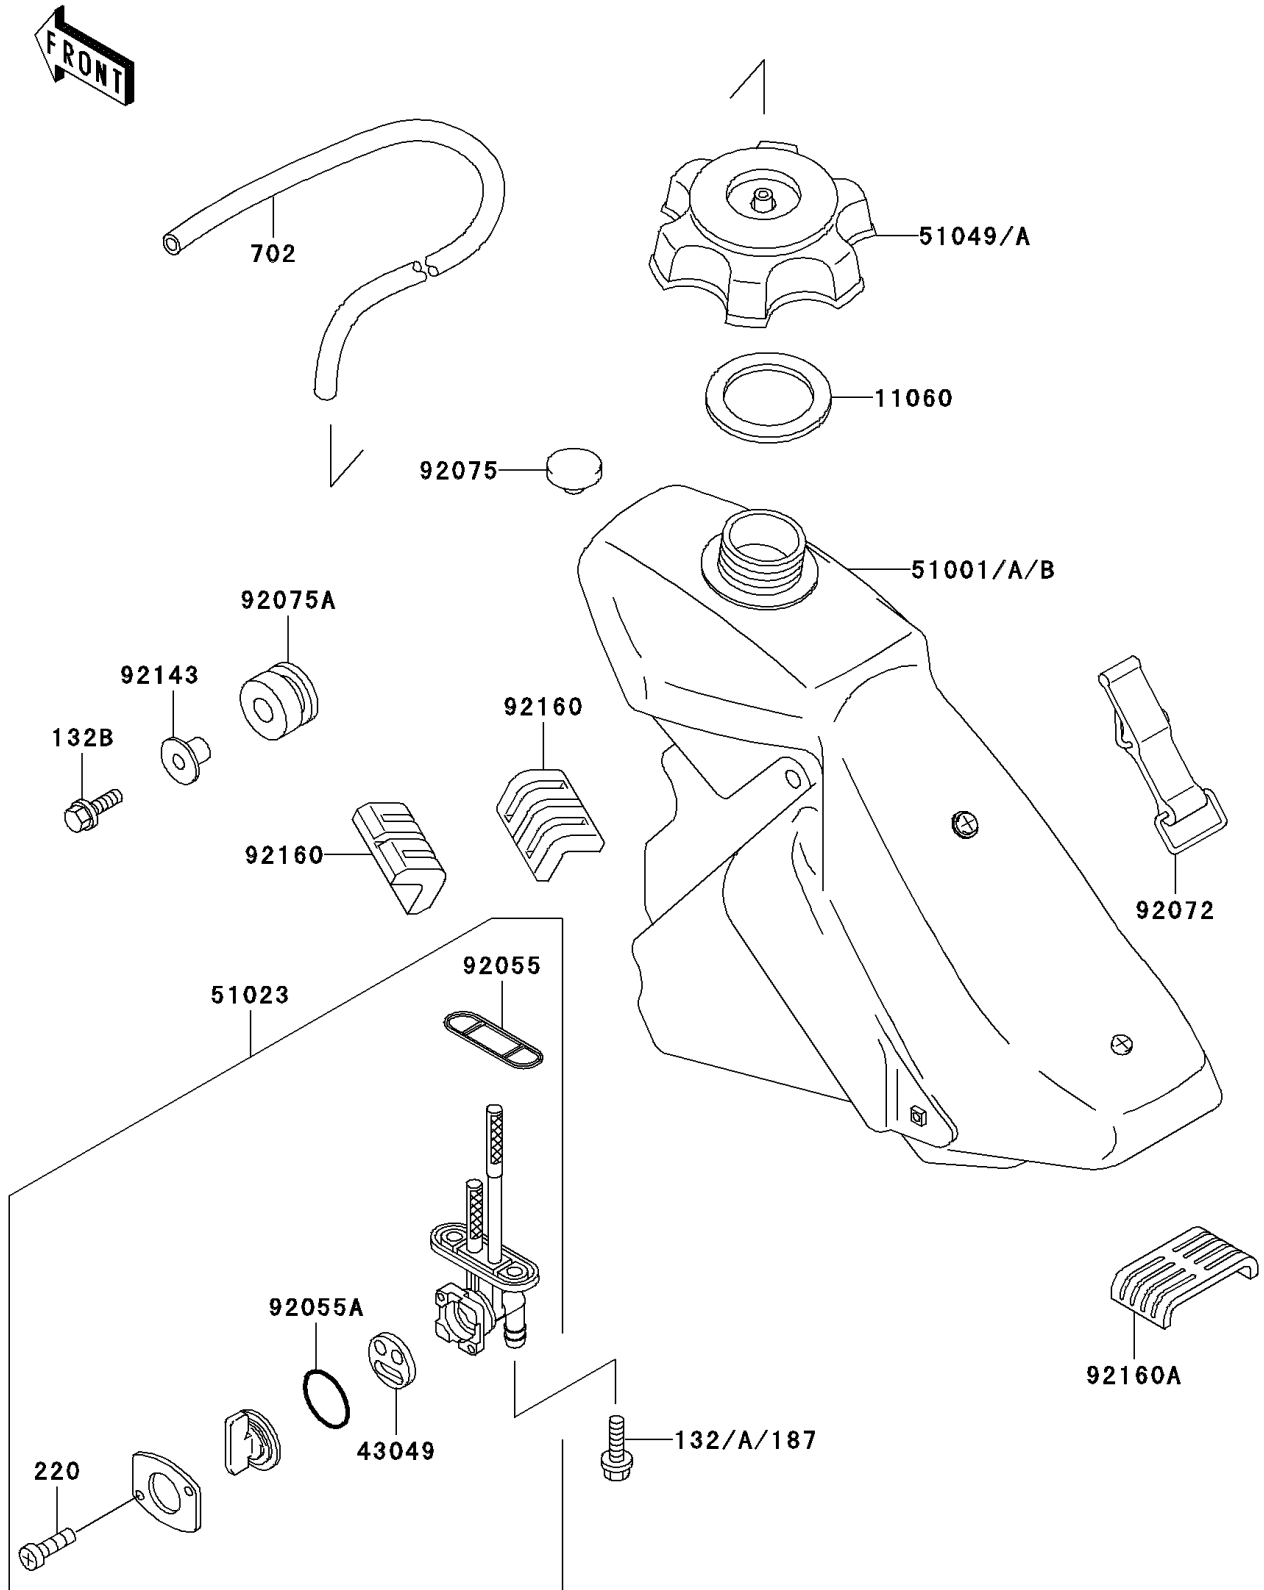

1996 KLX250R PARTS DIAGRAM

Fuel Tank

F2410

1996 KLX250R PARTS LIST

Fuel Tank

ITEM NAME	PART NUMBER	QUANTITY
BOLT-FLANGED-SMALL (Ref # 132)	132G0612	2
BOLT-FLANGED-SMALL (Ref # 132B)	132G0620	2
SCREW-PAN-CROS (Ref # 220)	220B0308	2
TUBE-RUBBER,5X350 (Ref # 702)	702A05350	1
GASKET,FUEL TANK CAP (Ref # 11060)	11060-1340	1
PACKING,TAP VALVE (Ref # 43049)	43049-1066	1
TANK-COMP-FUEL,L.GREEN (Ref # 51001A)	51001-1470-6W	1
TAP-ASSY,FUEL (Ref # 51023)	51023-1198	1
CAP-TANK,FUEL (Ref # 51049A)	51049-1104	1
RING-O,FUEL TAP PACKING (Ref # 92055)	92055-1112	1
RING-O,TAP LEVER (Ref # 92055A)	92055-1419	1
BAND,FUEL TANK (Ref # 92072)	92072-1229	1
DAMPER (Ref # 92075)	92075-005	1
DAMPER,RUBBER (Ref # 92075A)	92075-1123	2
COLLAR (Ref # 92143)	92143-1353	2
DAMPER,FUEL TANK (Ref # 92160)	92160-1328	2
DAMPER,FUEL TANK,RR (Ref # 92160A)	92160-1397	1