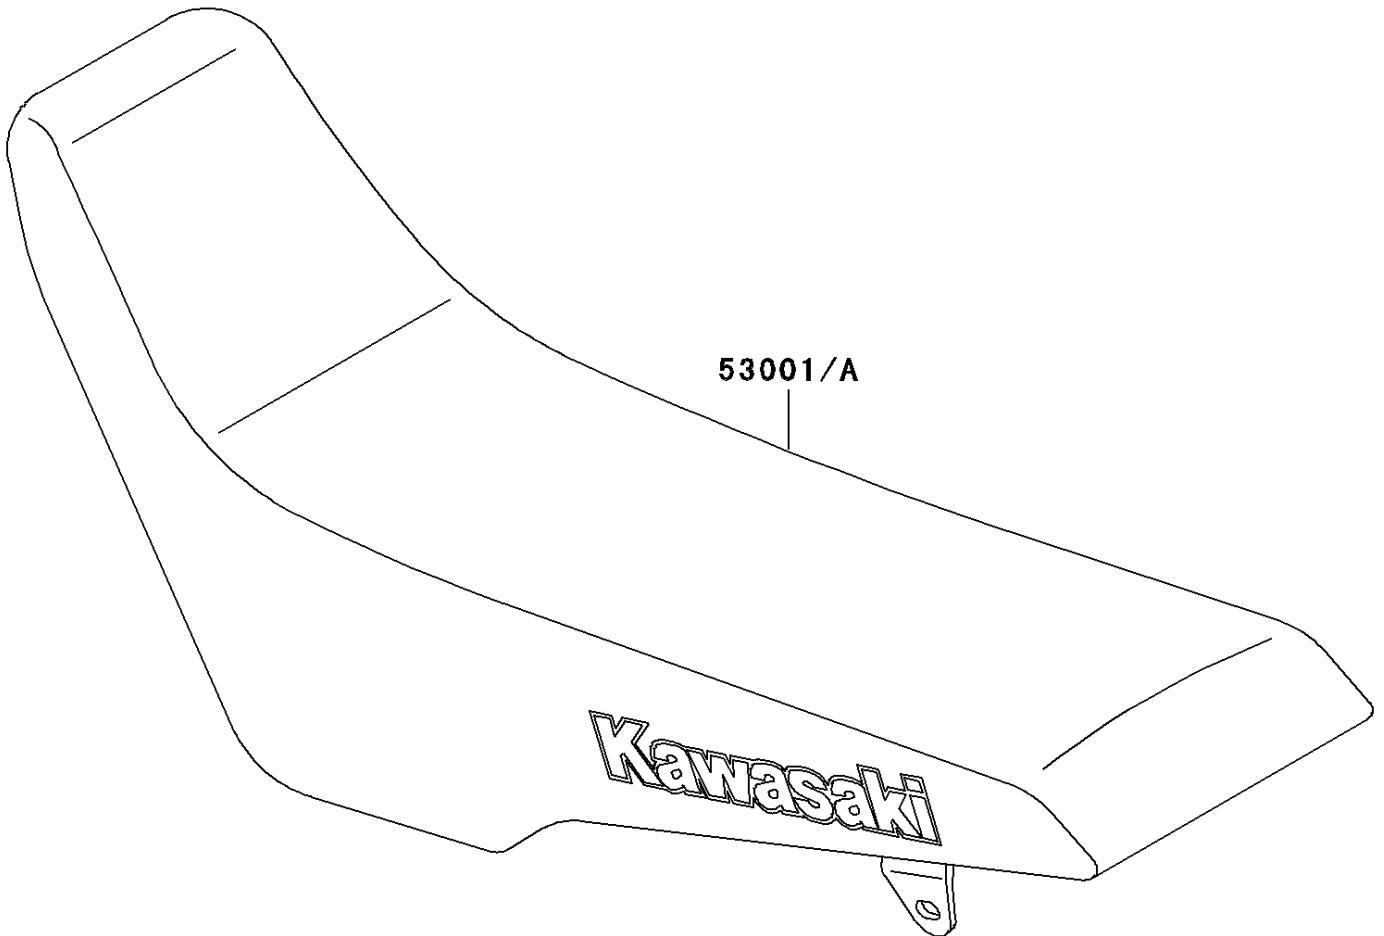

# 1994 KLX250R PARTS DIAGRAM

Seat

F2510

# 1994 KLX250R PARTS LIST

Seat

ITEM NAME	PART NUMBER	QUANTITY
SEAT-ASSY,DUAL,VIOLET (Ref # 53001)	53001-1691-LV	1