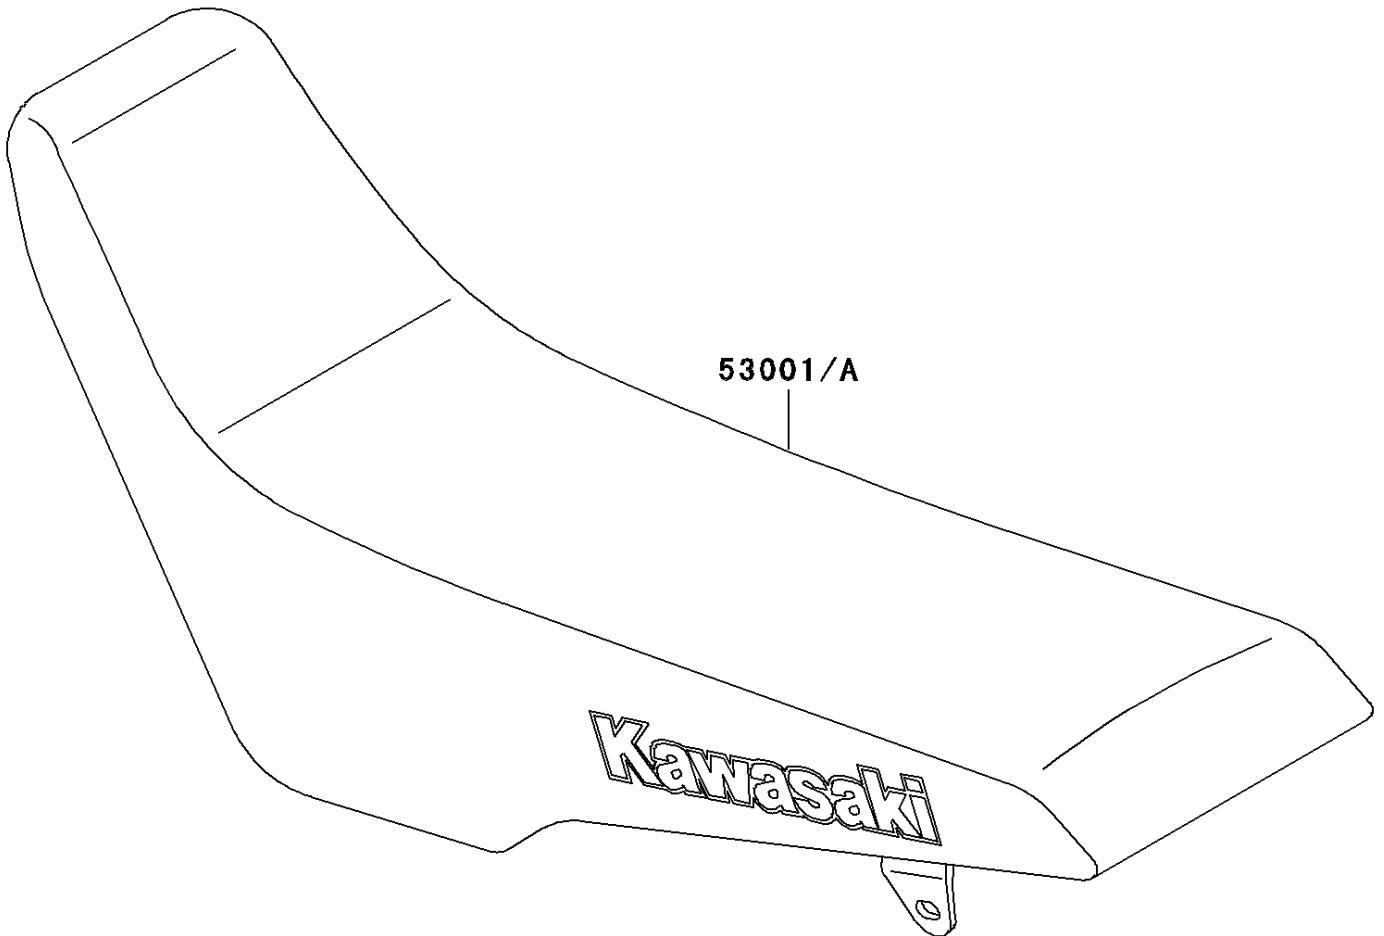

1996 KLX250R PARTS DIAGRAM

Seat

F2510

1996 KLX250R PARTS LIST

Seat

ITEM NAME	PART NUMBER	QUANTITY
SEAT-ASSY,DUAL,J.VIOLET (Ref # 53001A)	53001-1691-LW	1