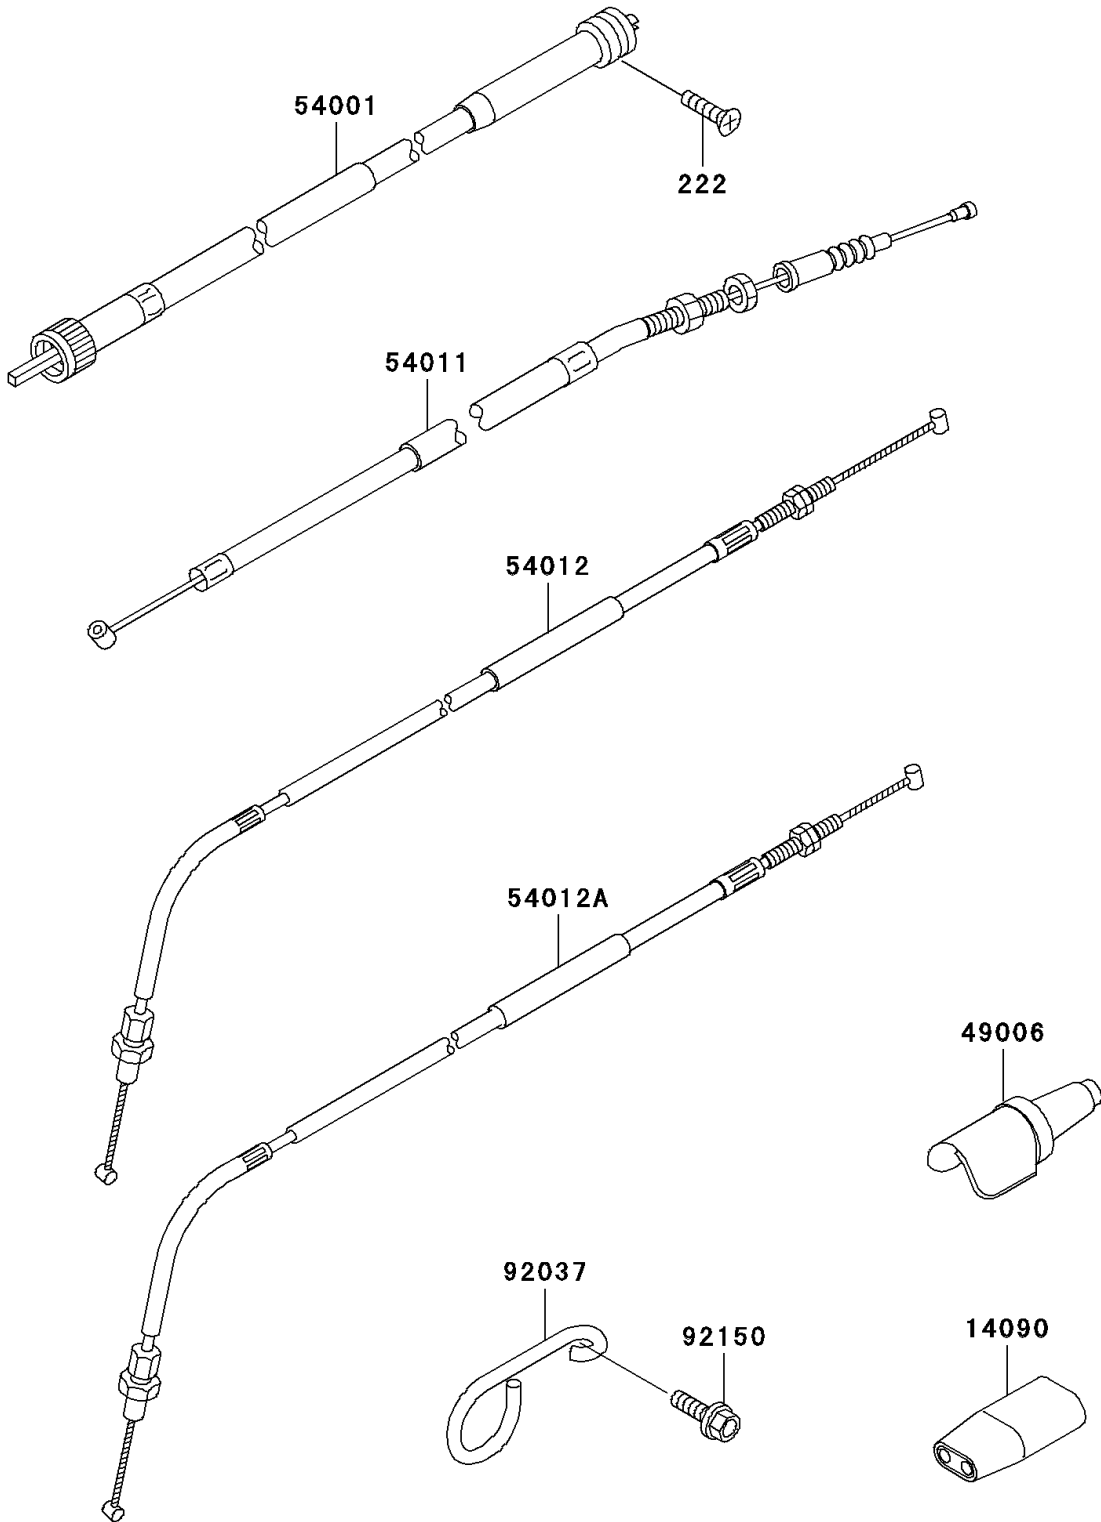

# 1994 KLX250R PARTS DIAGRAM

Cables

F2540

# 1994 KLX250R PARTS LIST

## Cables

ITEM NAME	PART NUMBER	QUANTITY
SCREW-CSK-RD-CROS (Ref # 222)	222C0520	1
COVER,THROTTLE CABLE (Ref # 14090)	14090-1309	1
BOOT (Ref # 49006)	49006-1189	1
CABLE-SPEEDMETER (Ref # 54001)	54001-1198	1
CABLE-CLUTCH (Ref # 54011)	54011-1325	1
CABLE-THROTTLE,OPENING (Ref # 54012)	54012-1457	1
CABLE-THROTTLE,CLOSING (Ref # 54012A)	54012-1458	1
CLAMP,CABLE (Ref # 92037)	92037-1064	2
BOLT,6X14 (Ref # 92150)	92150-1340	1