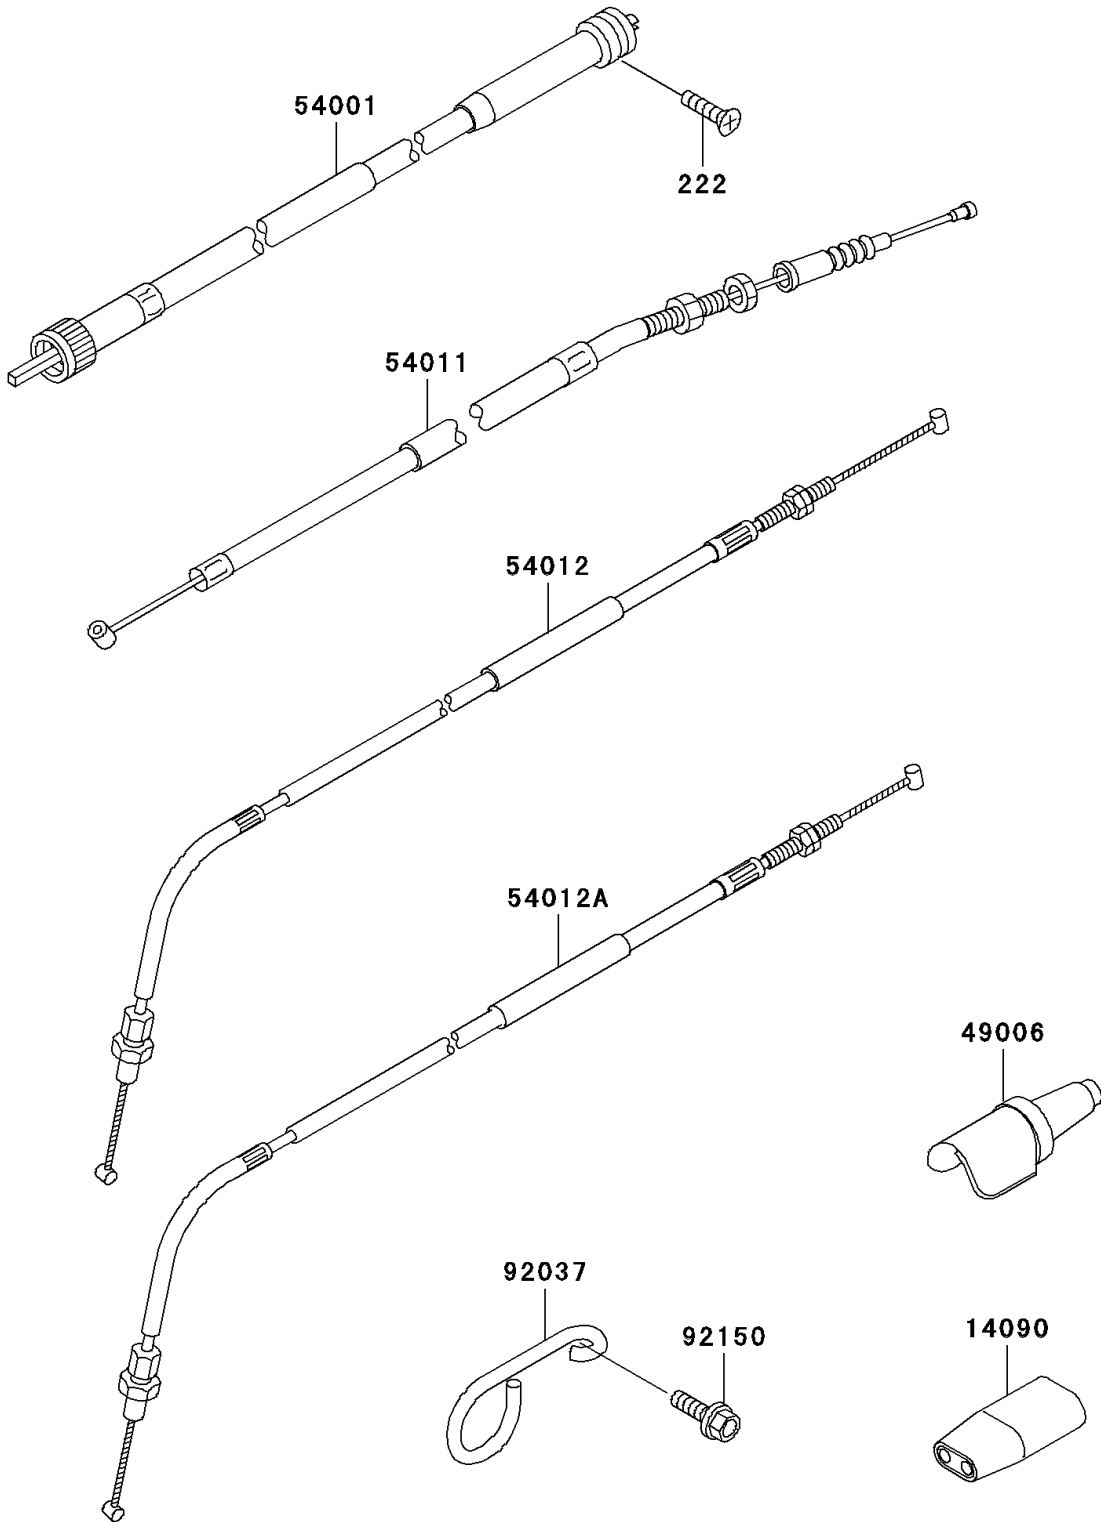

1994 KLX250R PARTS DIAGRAM

Cables

F2540

1994 KLX250R PARTS LIST

Cables

ITEM NAME	PART NUMBER	QUANTITY
SCREW-CSK-RD-CROS (Ref # 222)	222C0520	1
COVER,THROTTLE CABLE (Ref # 14090)	14090-1309	1
BOOT (Ref # 49006)	49006-1189	1
CABLE-SPEEDMETER (Ref # 54001)	54001-1198	1
CABLE-CLUTCH (Ref # 54011)	54011-1325	1
CABLE-THROTTLE,OPENING (Ref # 54012)	54012-1457	1
CABLE-THROTTLE,CLOSING (Ref # 54012A)	54012-1458	1
CLAMP,CABLE (Ref # 92037)	92037-1064	2
BOLT,6X14 (Ref # 92150)	92150-1340	1