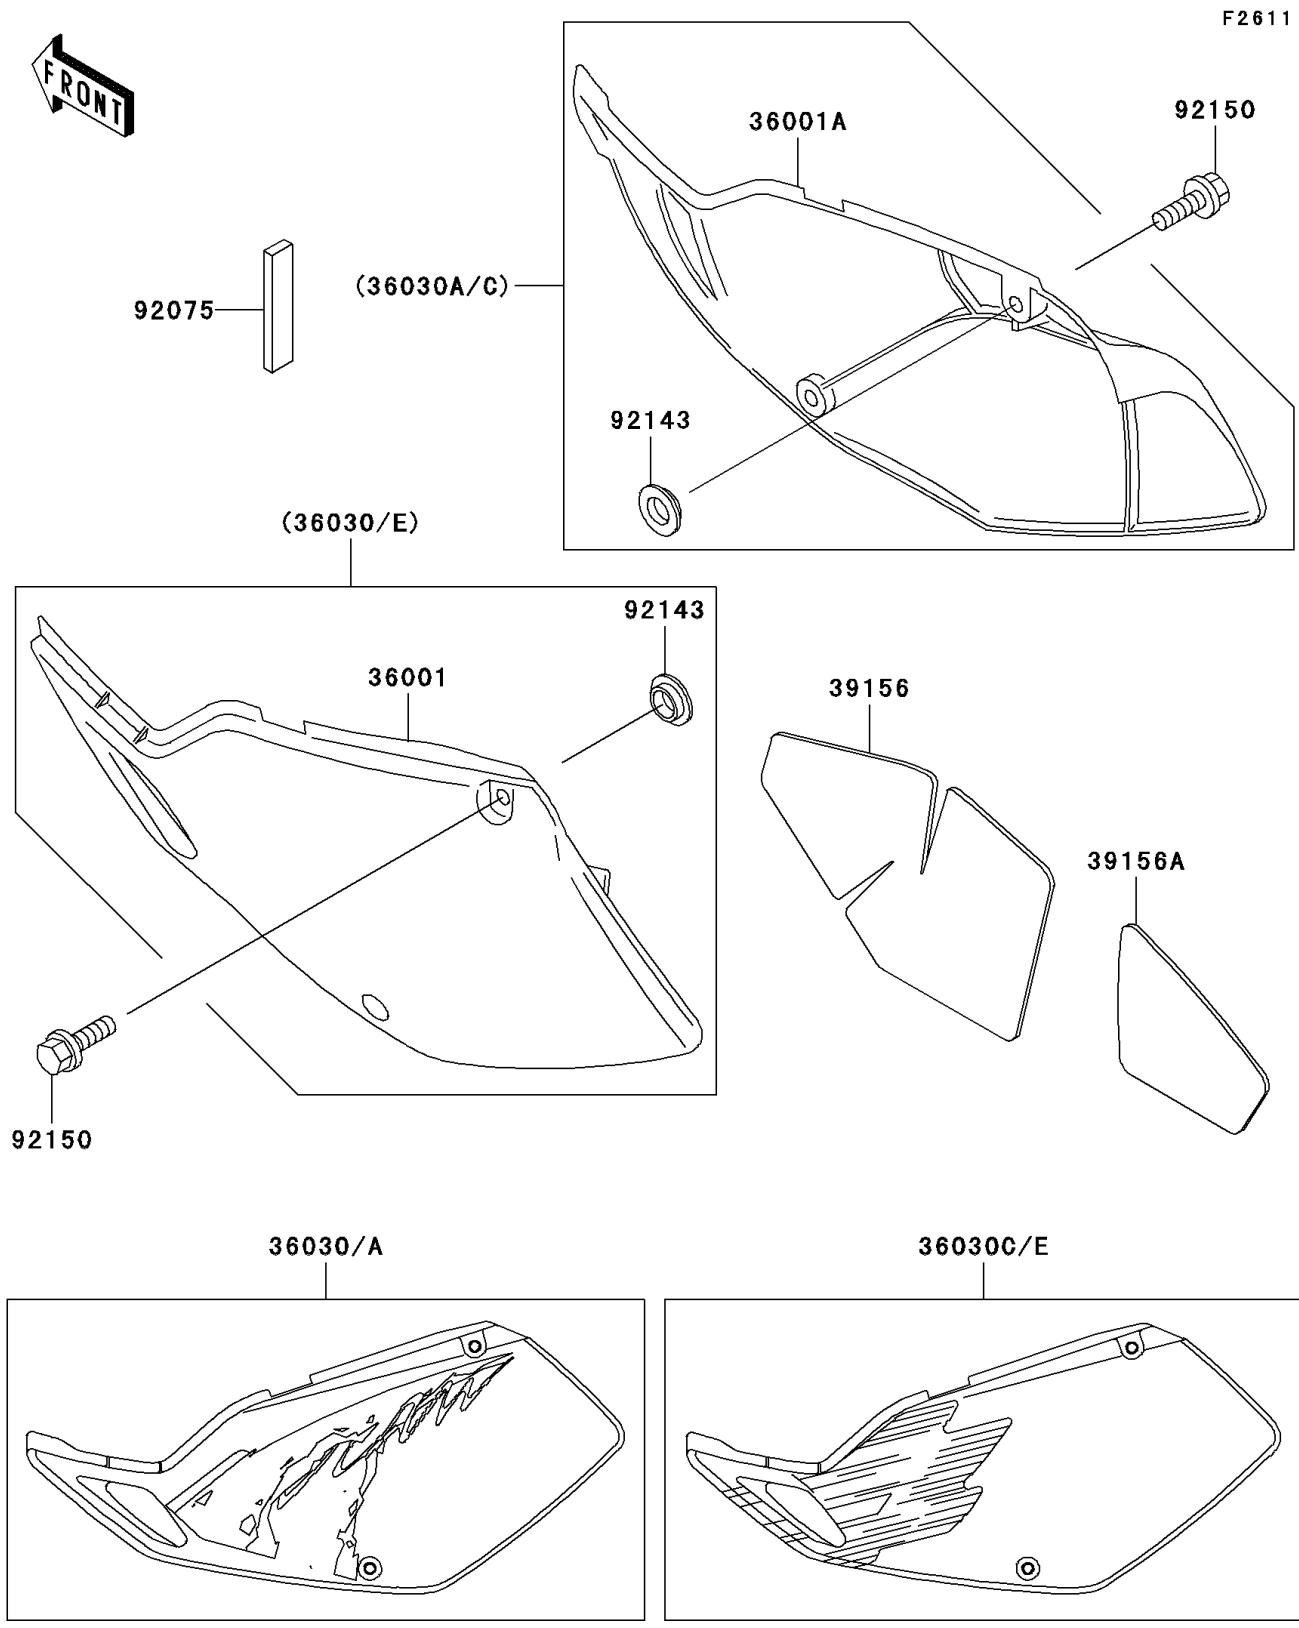

1994 KLX250R PARTS DIAGRAM

Side Covers

1994 KLX250R PARTS LIST

Side Covers

ITEM NAME	PART NUMBER	QUANTITY
COVER-SIDE,LH,P.WHITE (Ref # 36030)	36030-5213-6F	1
COVER-SIDE,RH,P.WHITE (Ref # 36030A)	36030-5214-6F	1
PAD,SIDE COVER,RH (Ref # 39156)	39156-1345	1
PAD,SIDE COVER,RH (Ref # 39156A)	39156-1346	1
DAMPER (Ref # 92075)	92075-1658	1
COLLAR (Ref # 92143)	92143-1196	4
BOLT,6X20 (Ref # 92150)	92150-1339	4