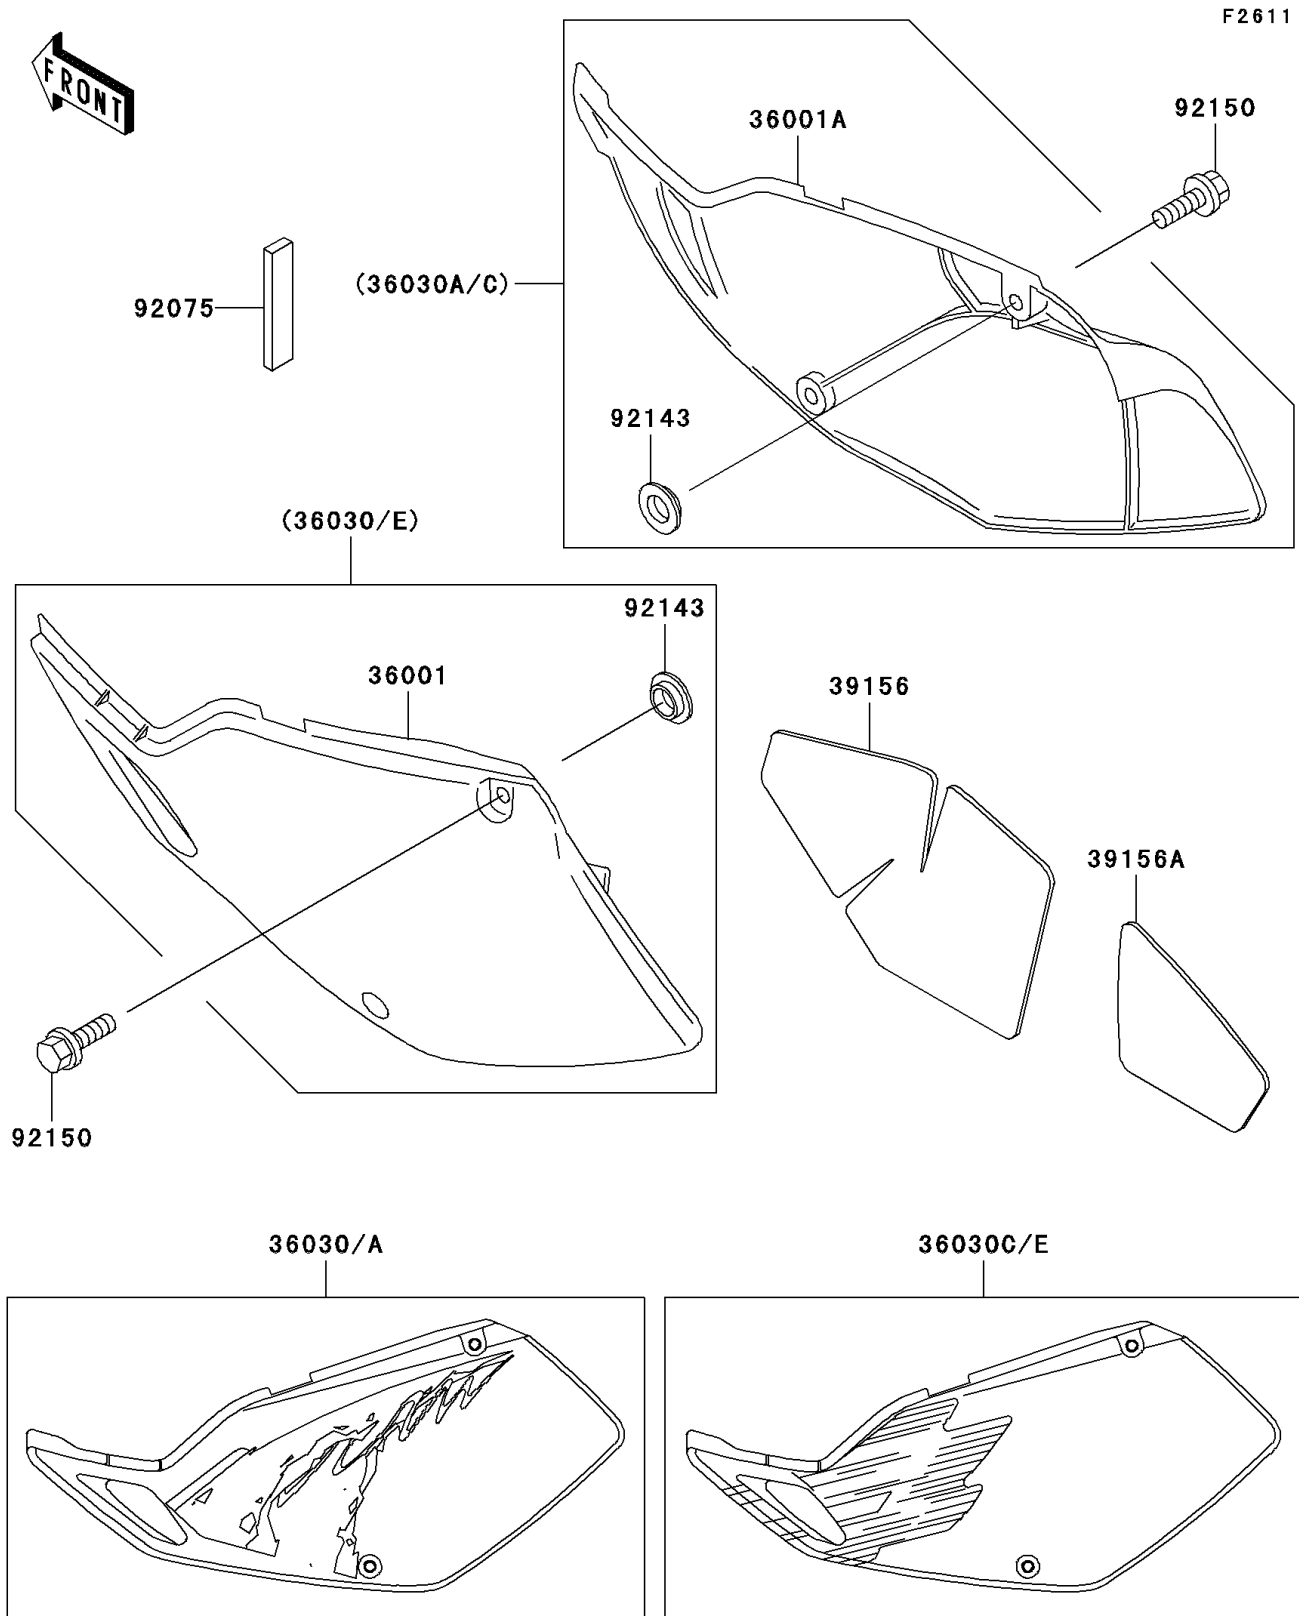

1995 KLX250R PARTS DIAGRAM

Side Covers

1995 KLX250R PARTS LIST

Side Covers

ITEM NAME	PART NUMBER	QUANTITY
COVER-SIDE,RH,P.WHITE (Ref # 36030C)	36030-5366-6F	1
COVER-SIDE,LH,P.WHITE (Ref # 36030E)	36030-5369-6F	1
PAD,SIDE COVER,RH (Ref # 39156)	39156-1345	1
PAD,SIDE COVER,RH (Ref # 39156A)	39156-1346	1
DAMPER (Ref # 92075)	92075-1658	1
COLLAR (Ref # 92143)	92143-1196	4
BOLT,6X20 (Ref # 92150)	92150-1339	4