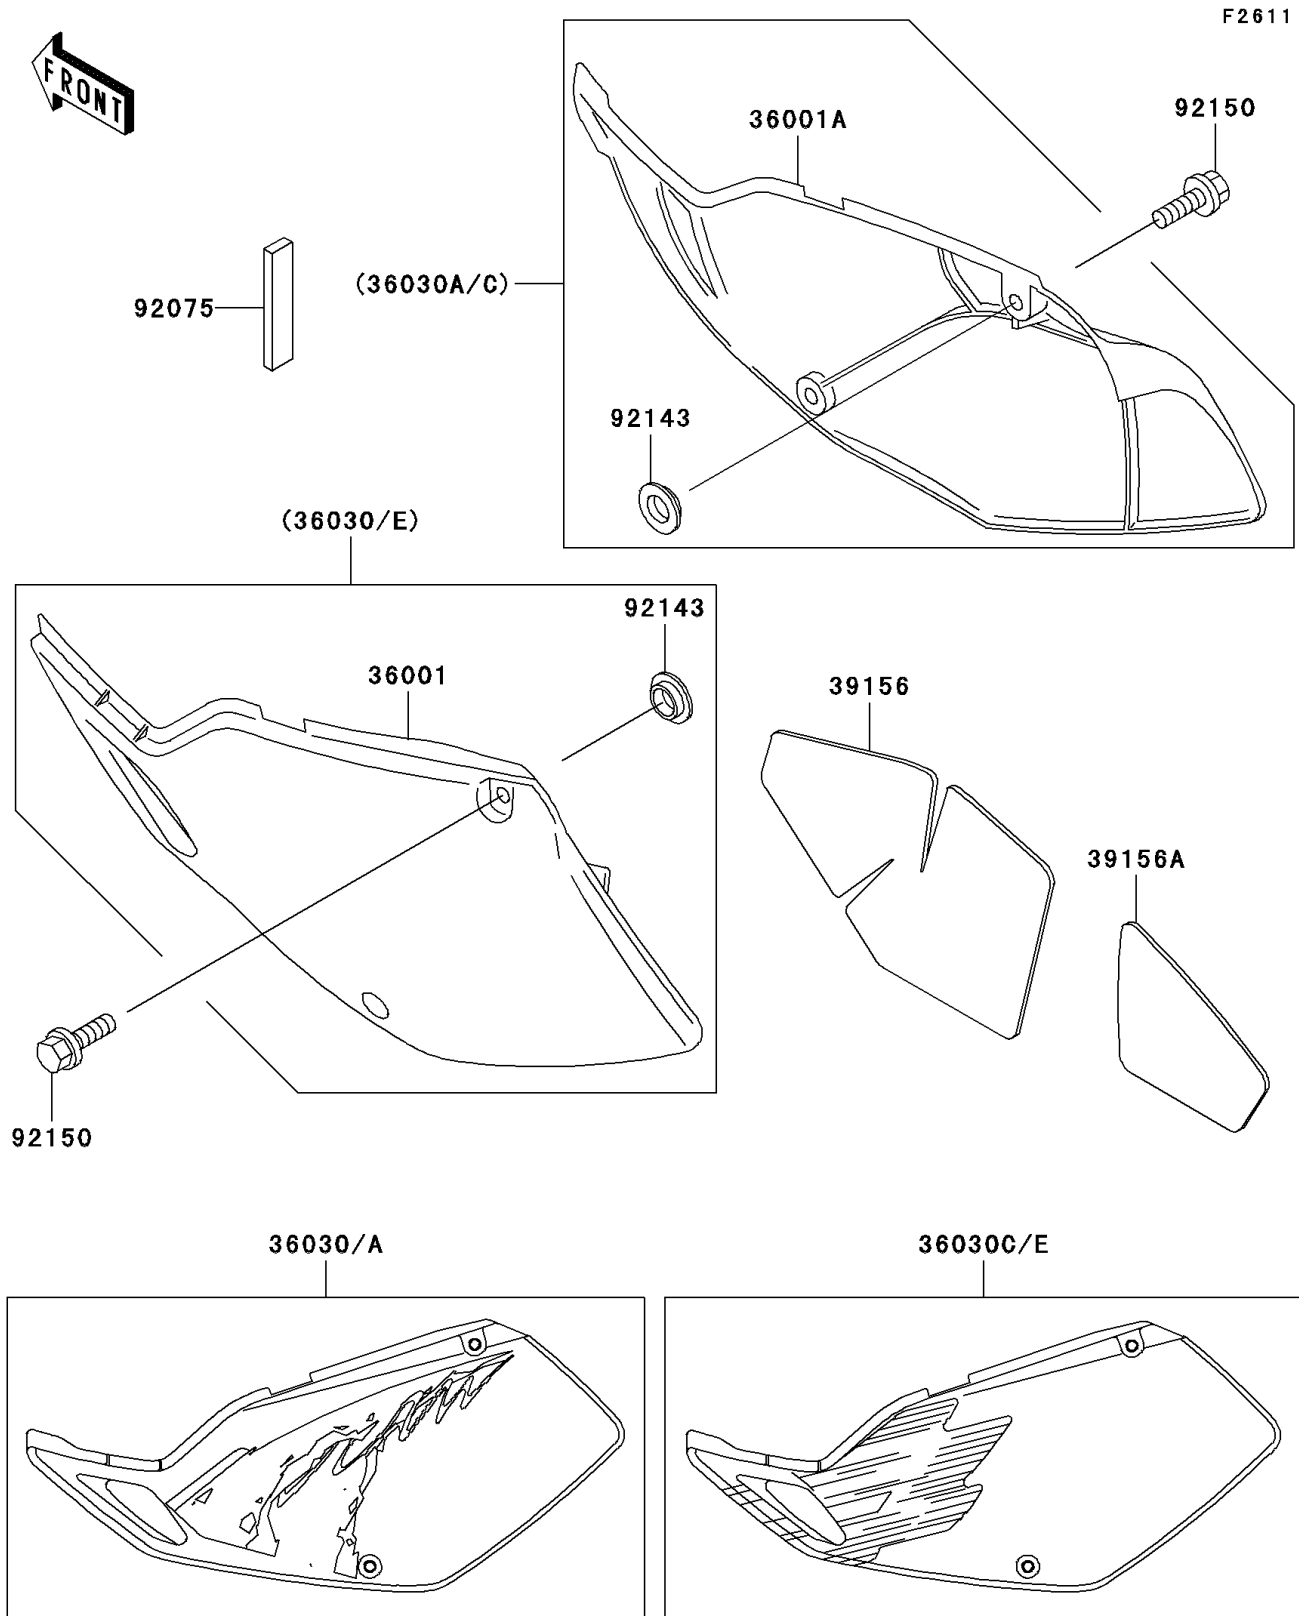

1996 KLX250R PARTS DIAGRAM

Side Covers

1996 KLX250R PARTS LIST

Side Covers

ITEM NAME	PART NUMBER	QUANTITY
COVER-SIDE,LH,P.WHITE (Ref # 36001)	36001-1497-6F	1
COVER-SIDE,RH,P.WHITE (Ref # 36001A)	36001-1498-6F	1
PAD,SIDE COVER,RH (Ref # 39156)	39156-1345	1
PAD,SIDE COVER,RH (Ref # 39156A)	39156-1346	1
DAMPER (Ref # 92075)	92075-1658	1
COLLAR (Ref # 92143)	92143-1196	4
BOLT,6X20 (Ref # 92150)	92150-1339	4