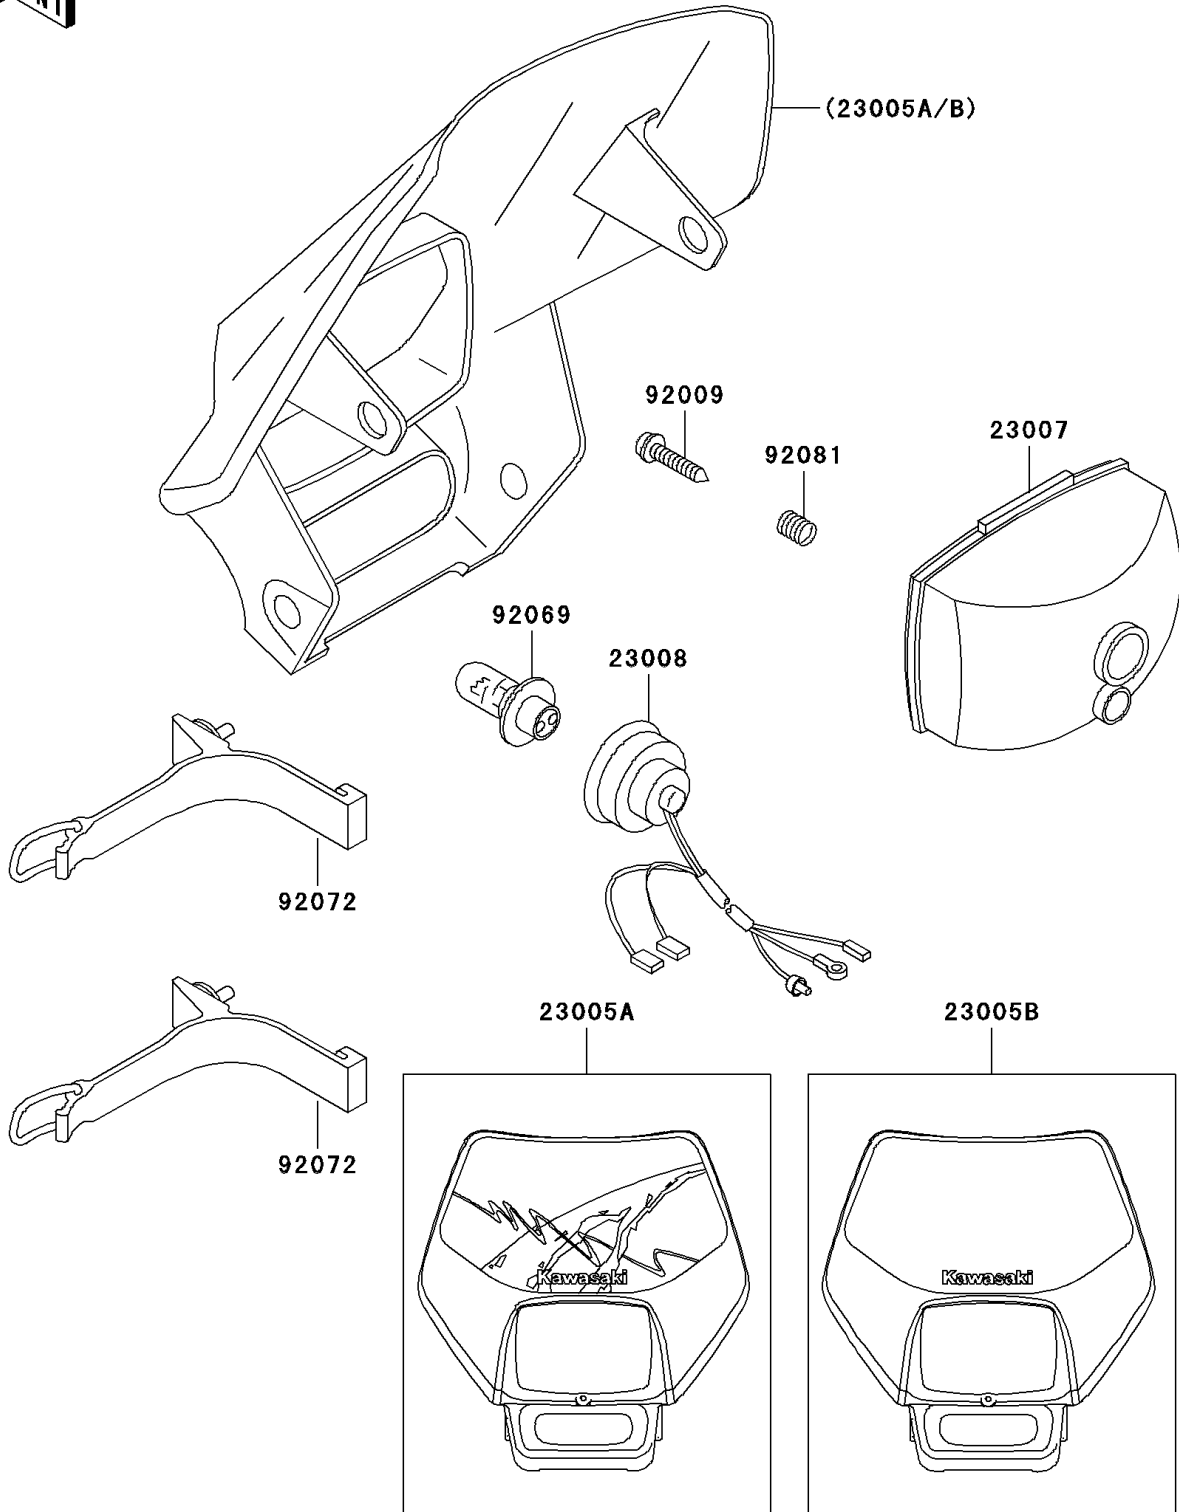

1994 KLX250R PARTS DIAGRAM

Headlight(s)

F2710

1994 KLX250R PARTS LIST

Headlight(s)

ITEM NAME	PART NUMBER	QUANTITY
BODY-COMP-HEAD LAMP,L.GREEN (Ref # 23005A)	23005-5023-6W	1
LENS-COMP,HEAD LAMP (Ref # 23007)	23007-1246	1
SOCKET-ASSY,HEAD LAMP (Ref # 23008)	23008-1513	1
SCREW,TAPPING (Ref # 92009)	92009-1695	1
BULB,12V 30/30W (Ref # 92069)	92069-1080	1
BAND,HEAD LAMP COVER (Ref # 92072)	92072-1297	4
SPRING,FOUCUS ADJUSTING (Ref # 92081)	92081-1519	1