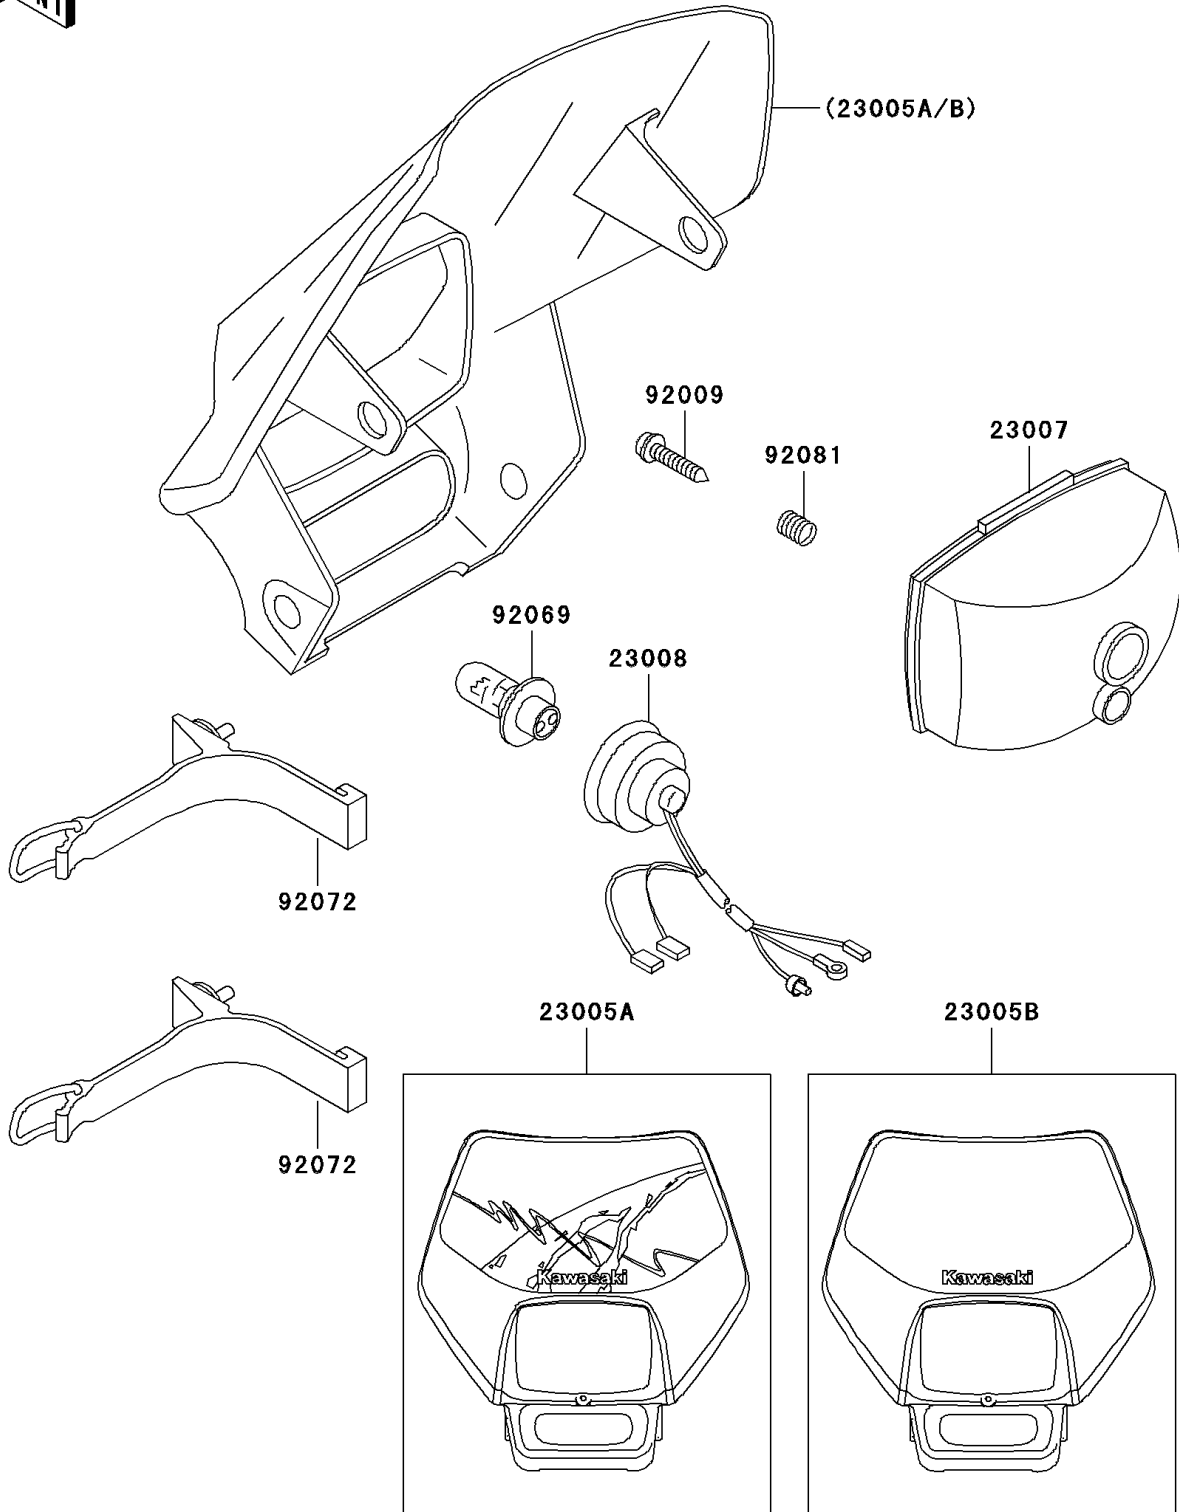

1995 KLX250R PARTS DIAGRAM

Headlight(s)

F2710

1995 KLX250R PARTS LIST

Headlight(s)

ITEM NAME	PART NUMBER	QUANTITY
BODY-COMP-HEAD LAMP,L.GREEN (Ref # 23005B)	23005-5032-6W	1
LENS-COMP,HEAD LAMP (Ref # 23007)	23007-1246	1
SOCKET-ASSY,HEAD LAMP (Ref # 23008)	23008-1513	1
SCREW,TAPPING (Ref # 92009)	92009-1695	1
BULB,12V 30/30W (Ref # 92069)	92069-1080	1
BAND,HEAD LAMP COVER (Ref # 92072)	92072-1297	4
SPRING,FOUCUS ADJUSTING (Ref # 92081)	92081-1519	1