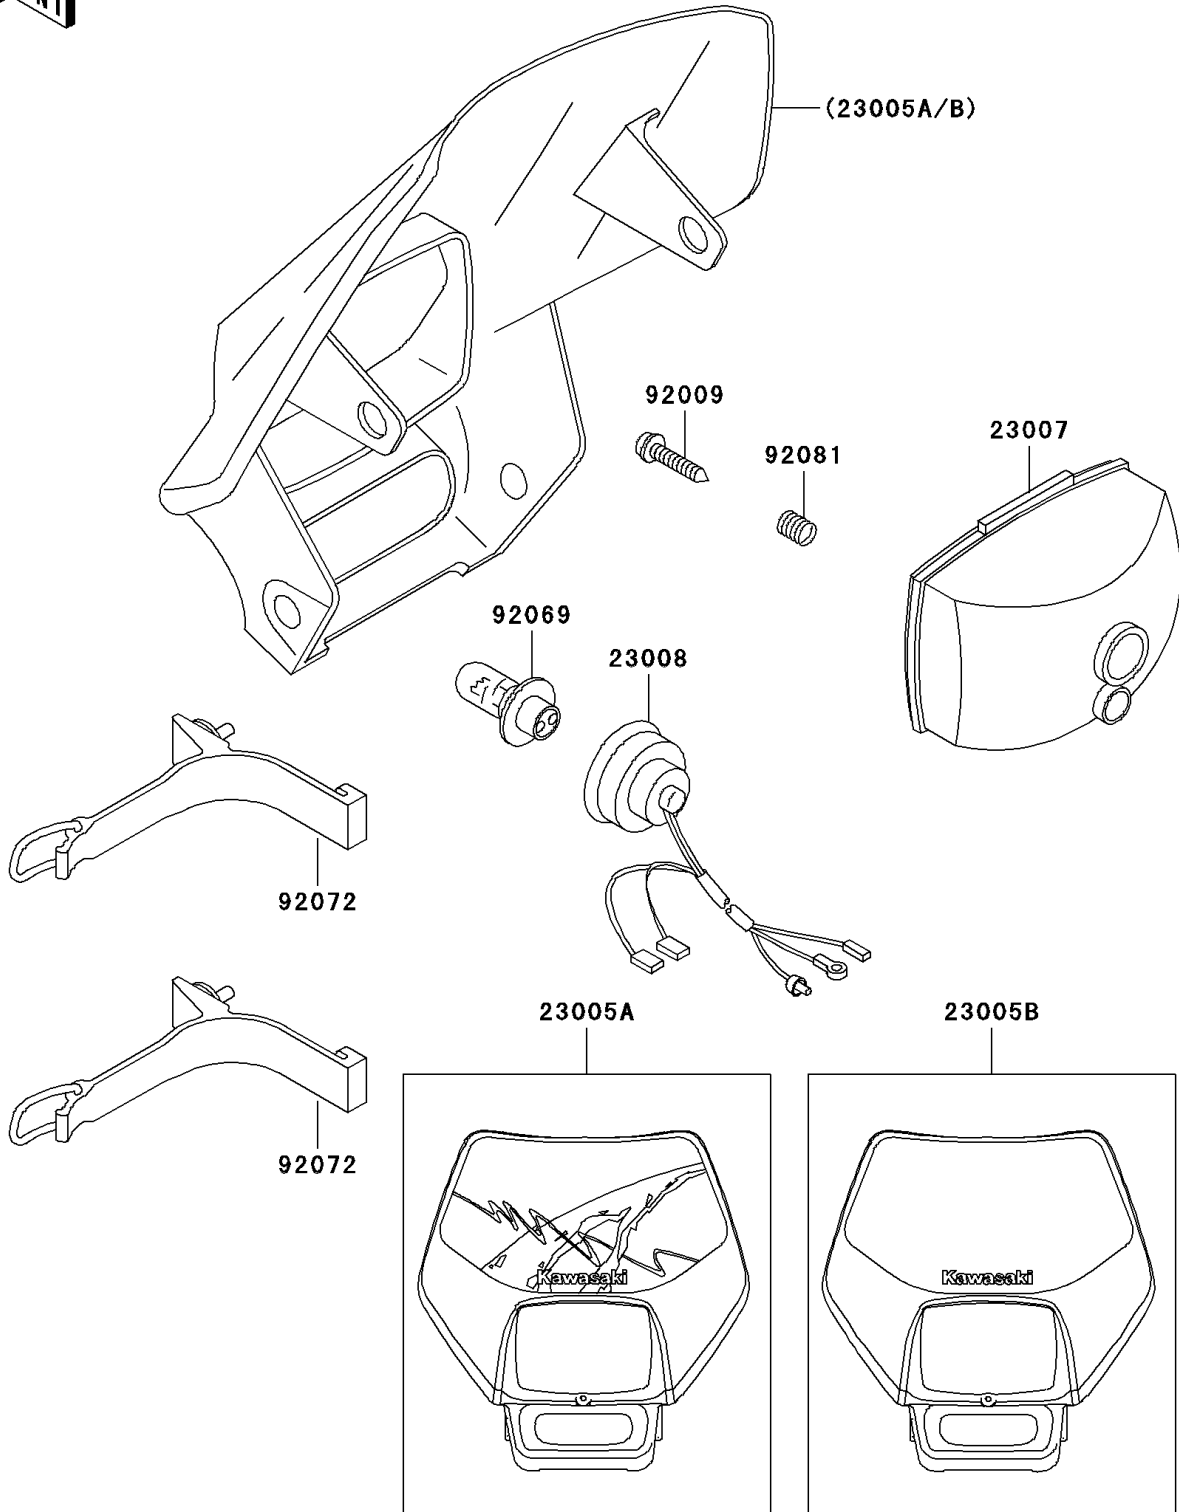

1996 KLX250R PARTS DIAGRAM

Headlight(s)

F2710

1996 KLX250R PARTS LIST

Headlight(s)

ITEM NAME	PART NUMBER	QUANTITY
BODY-COMP-HEAD LAMP,L.GREEN (Ref # 23005B)	23005-5032-6W	1
LENS-COMP,HEAD LAMP (Ref # 23007)	23007-1246	1
SOCKET-ASSY,HEAD LAMP (Ref # 23008)	23008-1513	1
SCREW,TAPPING (Ref # 92009)	92009-1695	1
BULB,12V 30/30W (Ref # 92069)	92069-1080	1
BAND,HEAD LAMP COVER (Ref # 92072)	92072-1297	4
SPRING,FOUCUS ADJUSTING (Ref # 92081)	92081-1519	1