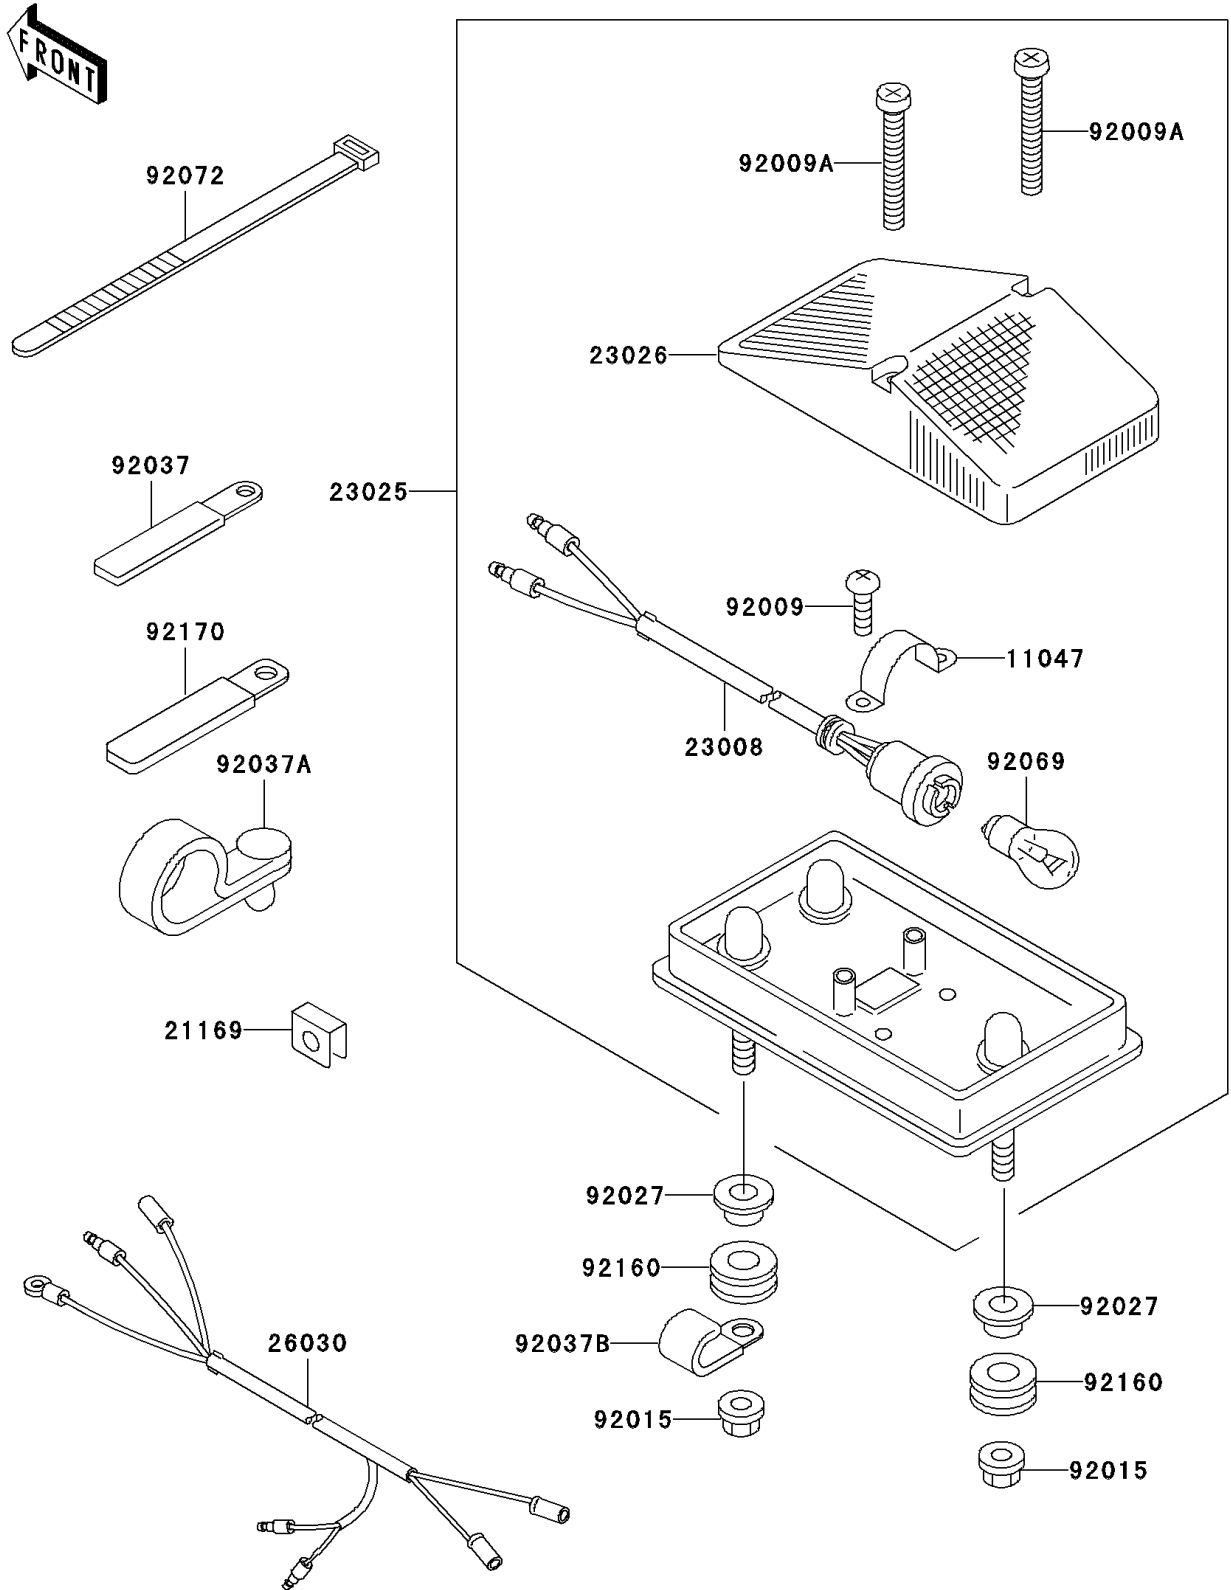

1994 KLX250R PARTS DIAGRAM

Taillight(s)

F2720

1994 KLX250R PARTS LIST

Taillight(s)

ITEM NAME	PART NUMBER	QUANTITY
BRACKET,TAIL LAMP (Ref # 11047)	11047-1238	1
TERMINAL (Ref # 21169)	21169-1066	1
SOCKET-ASSY,TAIL LAMP (Ref # 23008)	23008-1462	1
LAMP-TAIL (Ref # 23025)	23025-1215	1
LENS,TAIL LAMP (Ref # 23026)	23026-1131	1
HARNESS,MAIN (Ref # 26030)	26030-1165	1
SCREW,TAPPING,4X10 (Ref # 92009)	92009-1021	2
SCREW,TAPPING,4X30 (Ref # 92009A)	92009-1647	2
NUT,FLANGED,6MM (Ref # 92015)	92015-1367	3
COLLAR,L=14.1 (Ref # 92027)	92027-1920	3
CLAMP,WIRING HARNESS,L=60 (Ref # 92037)	92037-1069	1
CLAMP,SPEED,L=58 (Ref # 92037A)	92037-1163	1
CLAMP,WIRING HARNESS (Ref # 92037B)	92037-1877	1
BULB,12V 10W (Ref # 92069)	92069-1072	1
BAND,L=185 (Ref # 92072)	92072-1195	6
DAMPER (Ref # 92160)	92160-1167	3
CLAMP,L=150 (Ref # 92170)	92170-1114	1