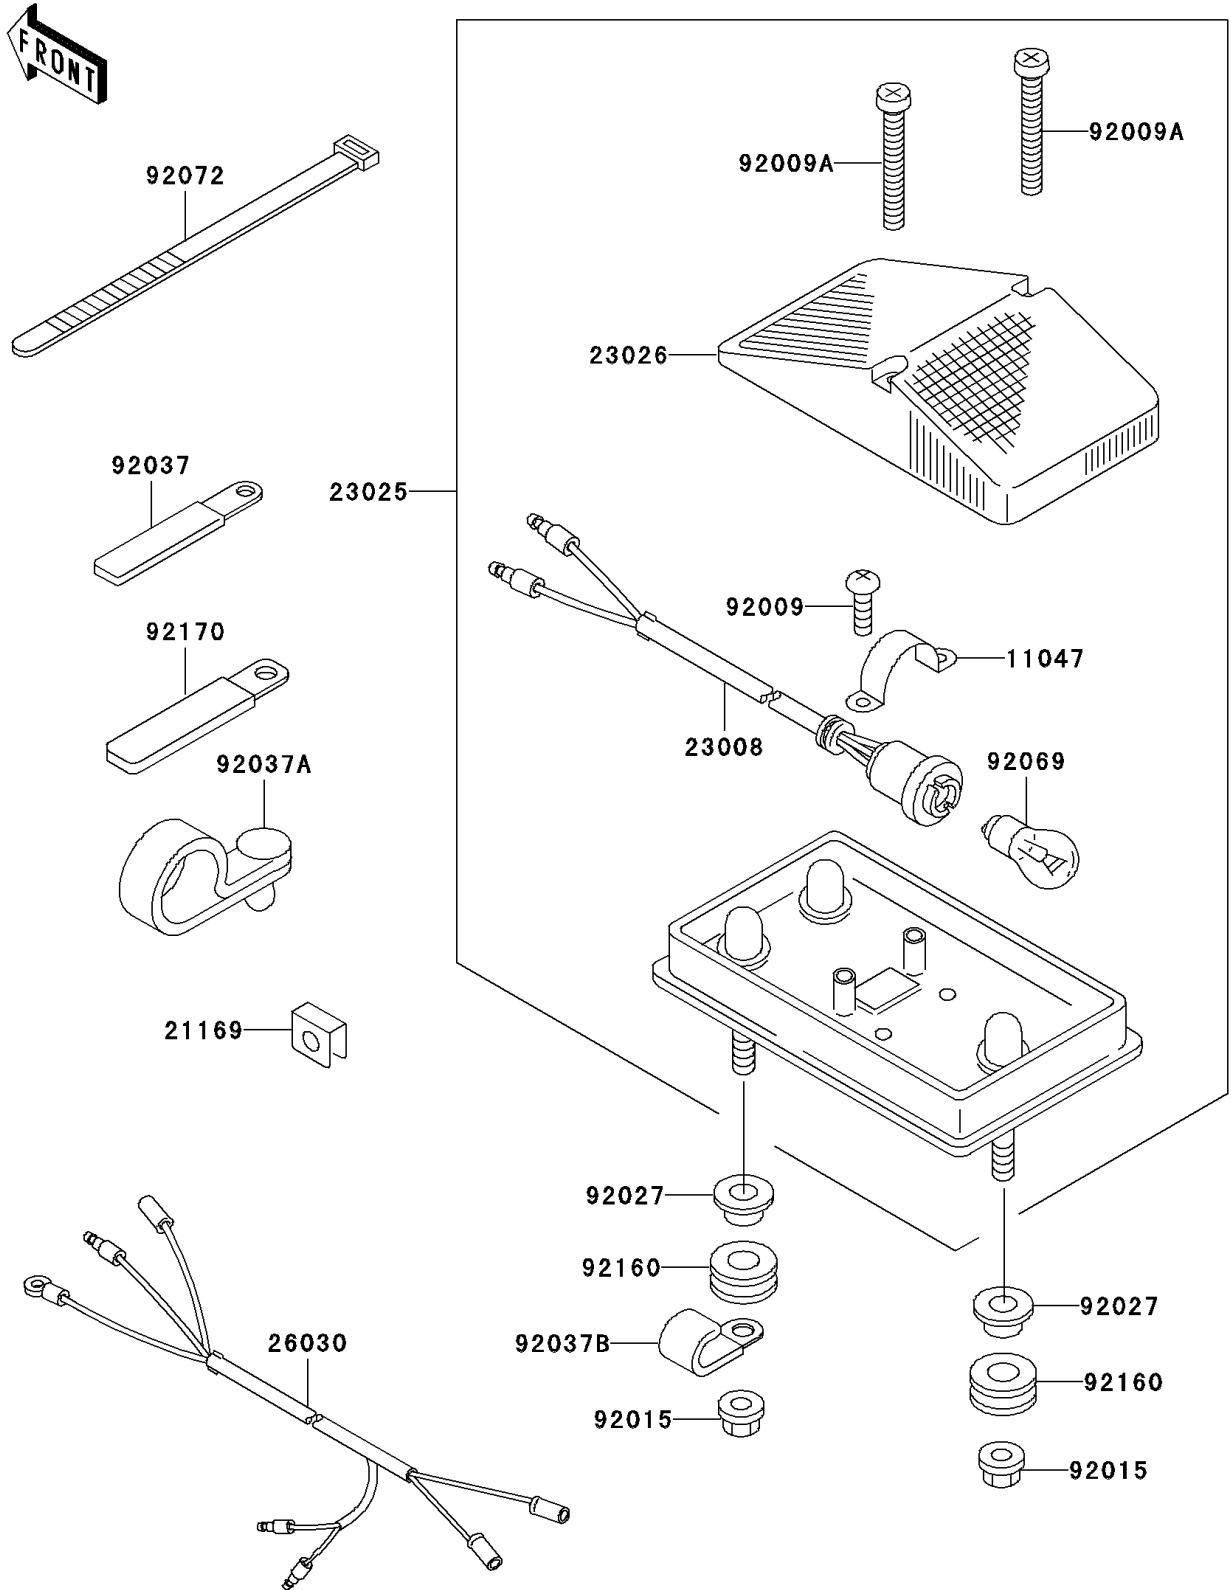

# 1995 KLX250R PARTS DIAGRAM

Taillight(s)

F2720

# 1995 KLX250R PARTS LIST

## Taillight(s)

ITEM NAME	PART NUMBER	QUANTITY
BRACKET,TAIL LAMP (Ref # 11047)	11047-1238	1
TERMINAL (Ref # 21169)	21169-1066	1
SOCKET-ASSY,TAIL LAMP (Ref # 23008)	23008-1462	1
LAMP-TAIL (Ref # 23025)	23025-1215	1
LENS,TAIL LAMP (Ref # 23026)	23026-1131	1
HARNESS,MAIN (Ref # 26030)	26030-1165	1
SCREW,TAPPING,4X10 (Ref # 92009)	92009-1021	2
SCREW,TAPPING,4X30 (Ref # 92009A)	92009-1647	2
NUT,FLANGED,6MM (Ref # 92015)	92015-1367	3
COLLAR,L=14.1 (Ref # 92027)	92027-1920	3
CLAMP,WIRING HARNESS,L=60 (Ref # 92037)	92037-1069	1
CLAMP,SPEED,L=58 (Ref # 92037A)	92037-1163	1
CLAMP,WIRING HARNESS (Ref # 92037B)	92037-1877	1
BULB,12V 10W (Ref # 92069)	92069-1072	1
BAND,L=185 (Ref # 92072)	92072-1195	6
DAMPER (Ref # 92160)	92160-1167	3
CLAMP,L=150 (Ref # 92170)	92170-1114	1