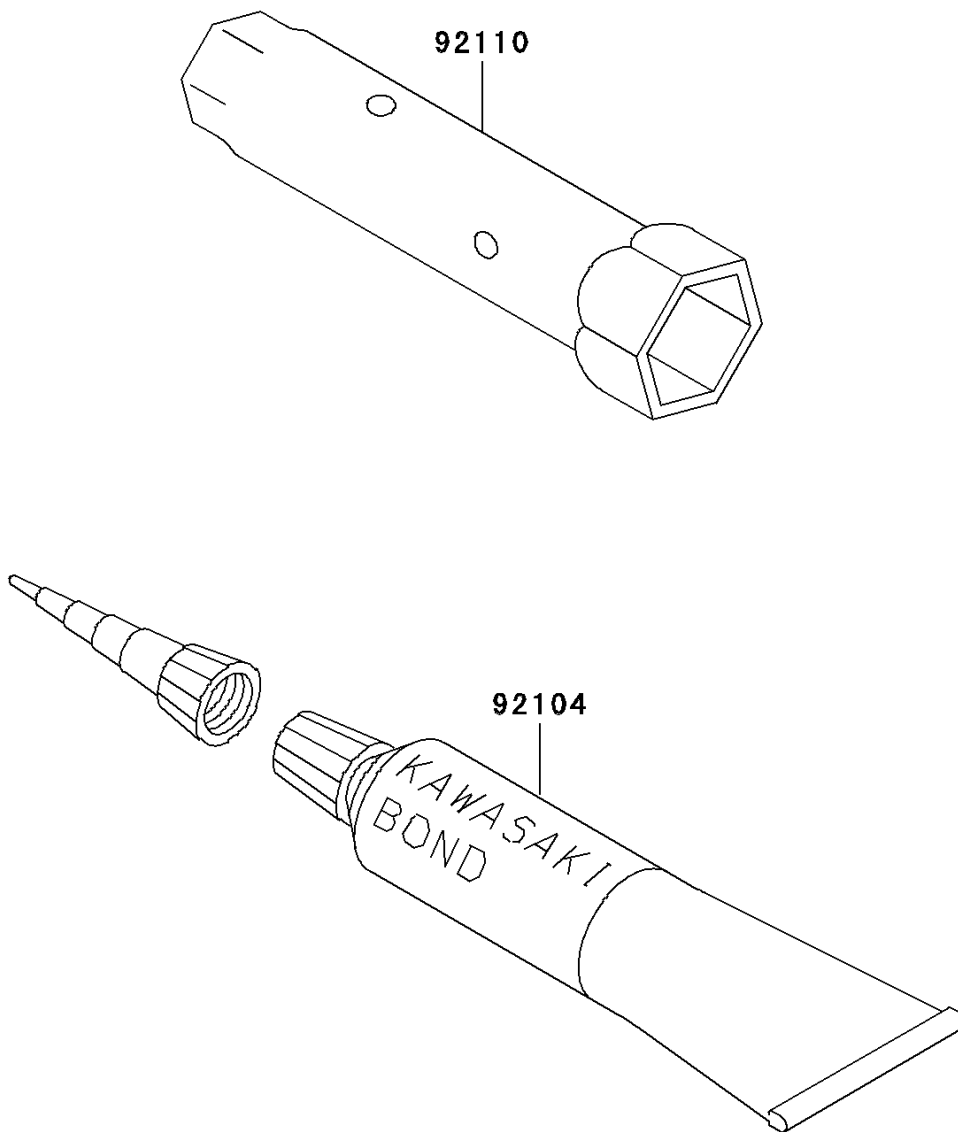

# 1994 KLX250R PARTS DIAGRAM

Owner's Tools

F2810

# 1994 KLX250R PARTS LIST

## Owner's Tools

ITEM NAME	PART NUMBER	QUANTITY
GASKET-LIQUID,TUBE,100G,SILVER (Ref # 92104)	92104-002	1
TOOL-WRENCH,BOX,16MM (Ref # 92110)	92110-1172	1