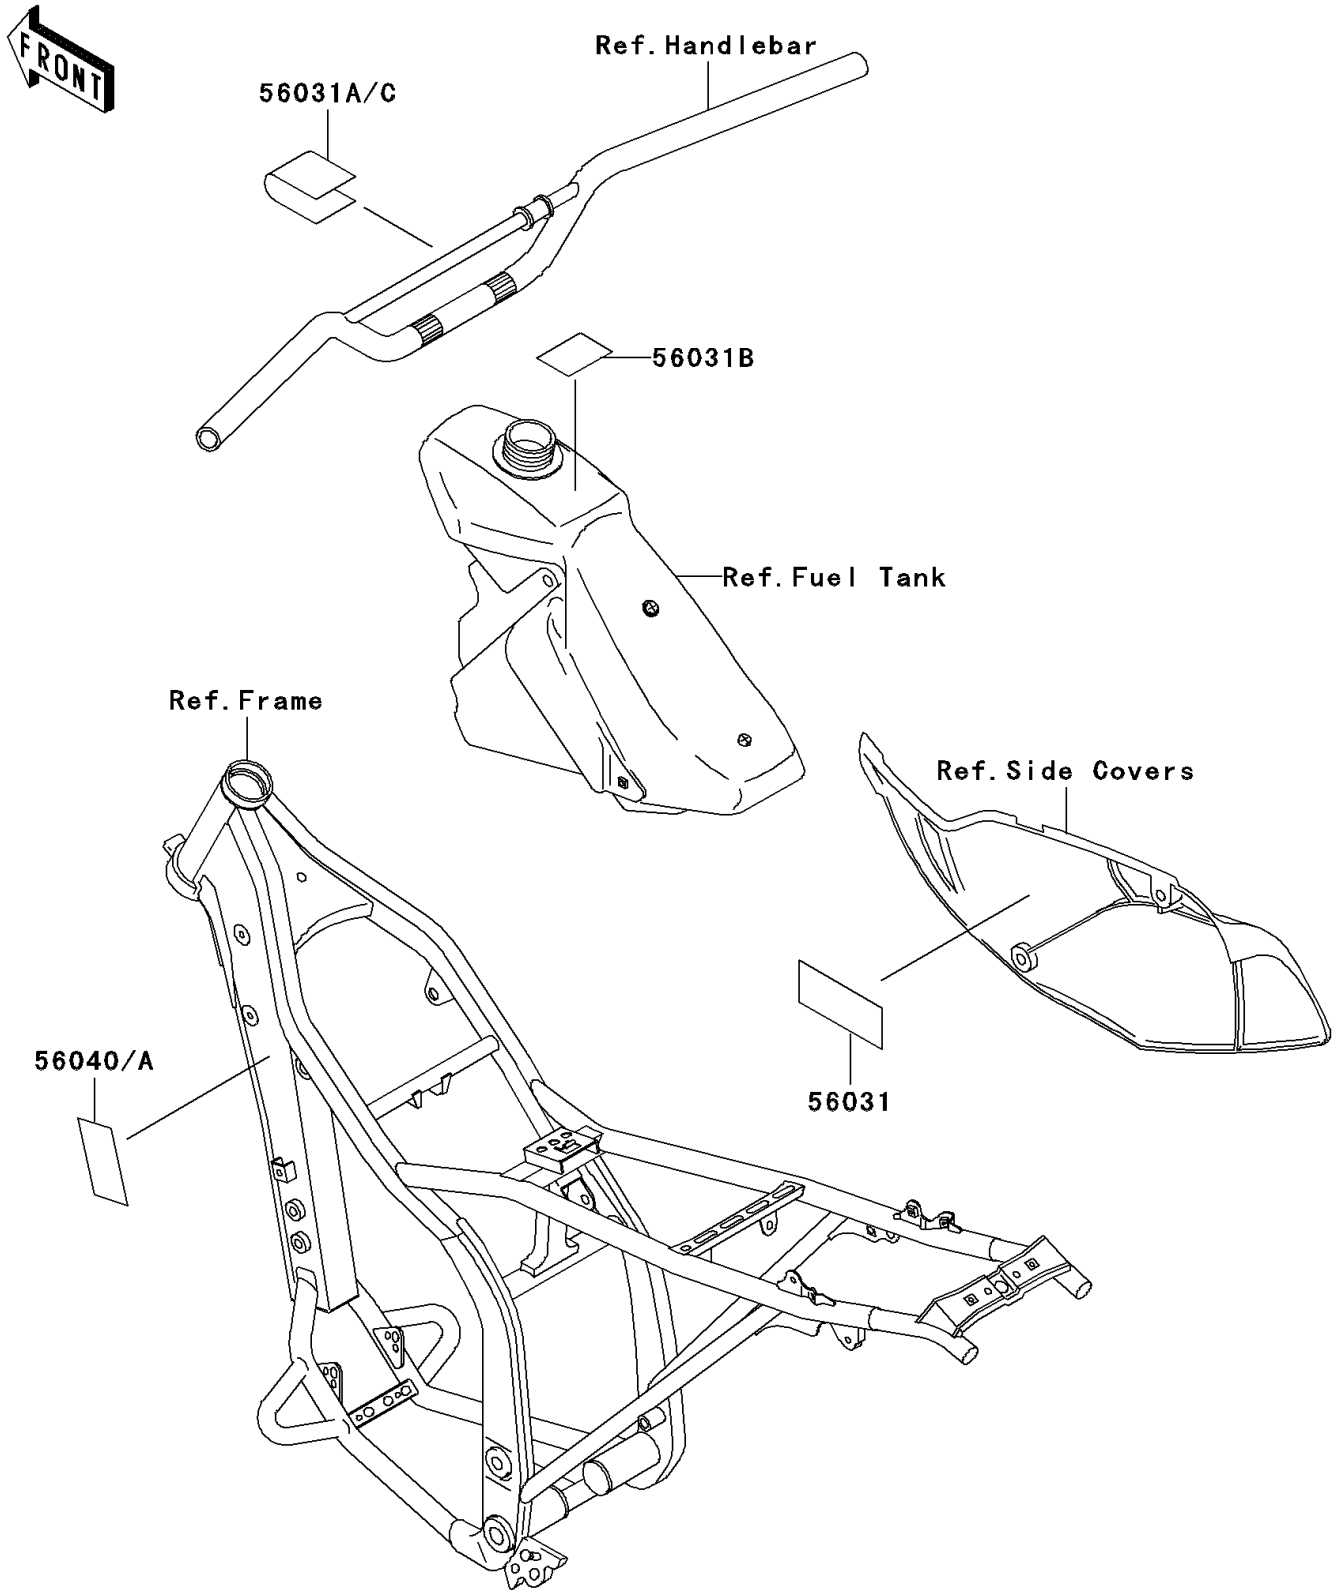

1994 KLX250R PARTS DIAGRAM

Labels

F2860

1994 KLX250R PARTS LIST

Labels

ITEM NAME	PART NUMBER	QUANTITY
LABEL-WARNING,OFF-ROAD VEHICLE (Ref # 56040)	56040-1018	1