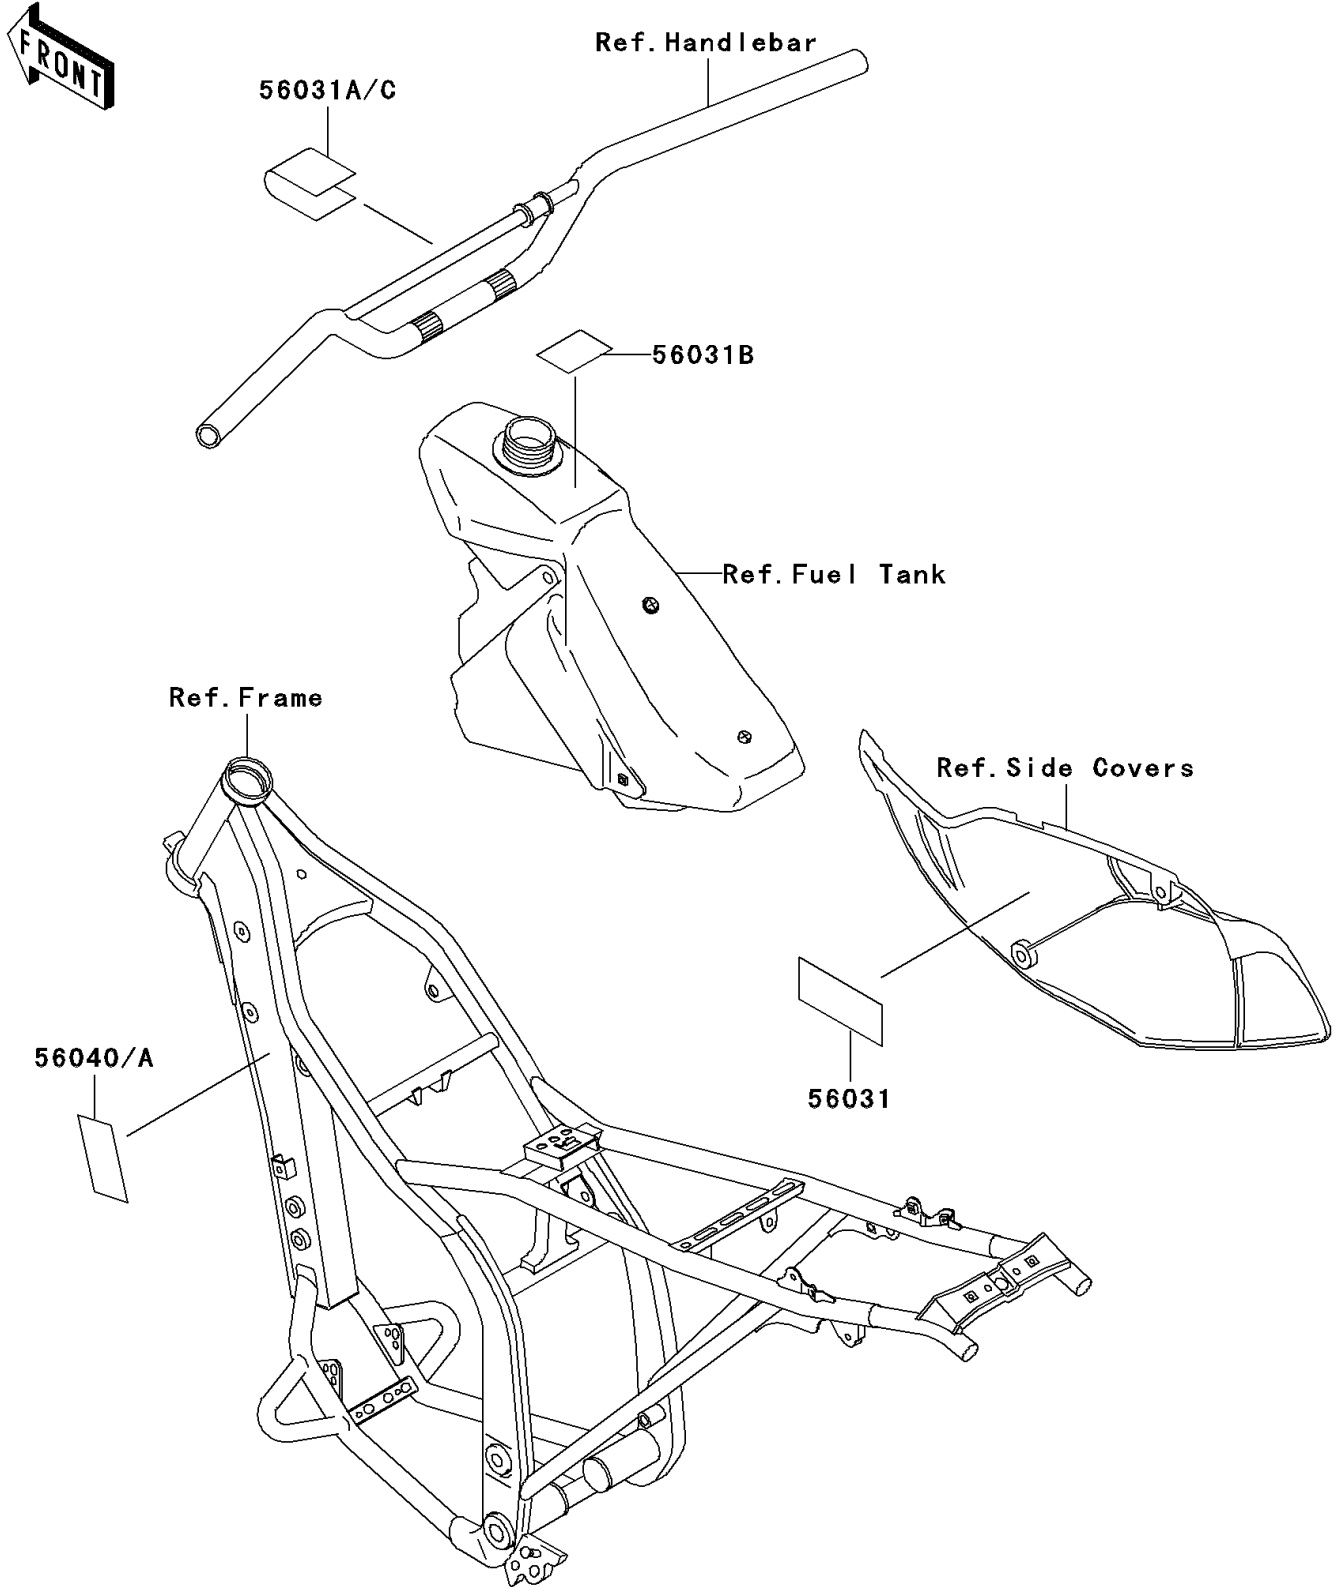

1995 KLX250R PARTS DIAGRAM

Labels

F2860

1995 KLX250R PARTS LIST

Labels

ITEM NAME	PART NUMBER	QUANTITY
LABEL-MANUAL,OIL&OIL FILTER (Ref # 56031)	56031-1910	1
LABEL-MANUAL,ENGINE START (Ref # 56031B)	56031-1919	1
LABEL-MANUAL,ENGINE START (Ref # 56031A)	56031-1917	1
LABEL-MANUAL,ENGINE START (Ref # 56031C)	56031-1925	1
LABEL-WARNING,OFF-ROAD VEHICLE (Ref # 56040)	56040-1018	1
LABEL-WARNING,OFF-ROAD VEHICLE (Ref # 56040A)	56040-1304	1