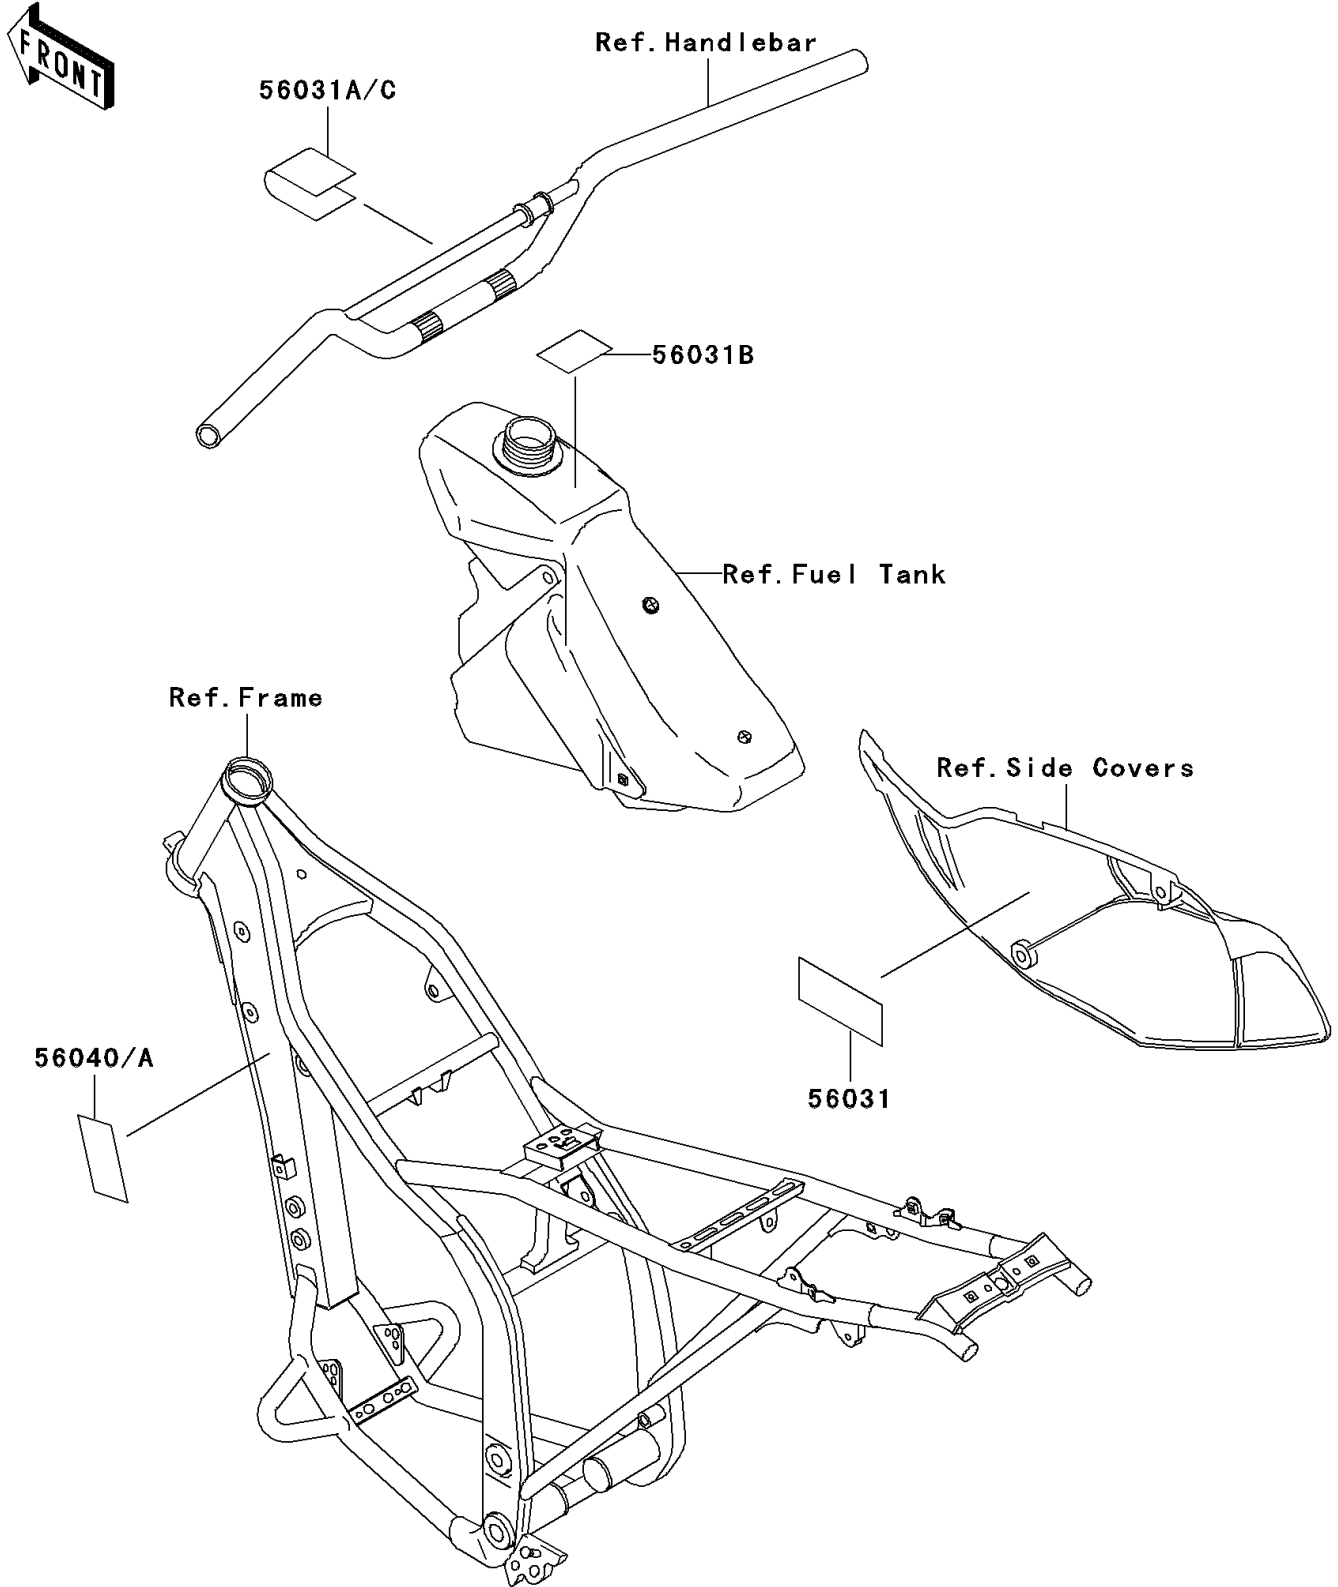

1996 KLX250R PARTS DIAGRAM

Labels

F2860

1996 KLX250R PARTS LIST

Labels

ITEM NAME	PART NUMBER	QUANTITY
LABEL-MANUAL,OIL&OIL FILTER (Ref # 56031)	56031-1910	1
LABEL-MANUAL,ENGINE START (Ref # 56031B)	56031-1919	1
LABEL-MANUAL,ENGINE START (Ref # 56031A)	56031-1917	1
LABEL-MANUAL,ENGINE START (Ref # 56031C)	56031-1925	1
LABEL-WARNING,OFF-ROAD VEHICLE (Ref # 56040)	56040-1018	1
LABEL-WARNING,OFF-ROAD VEHICLE (Ref # 56040A)	56040-1304	1