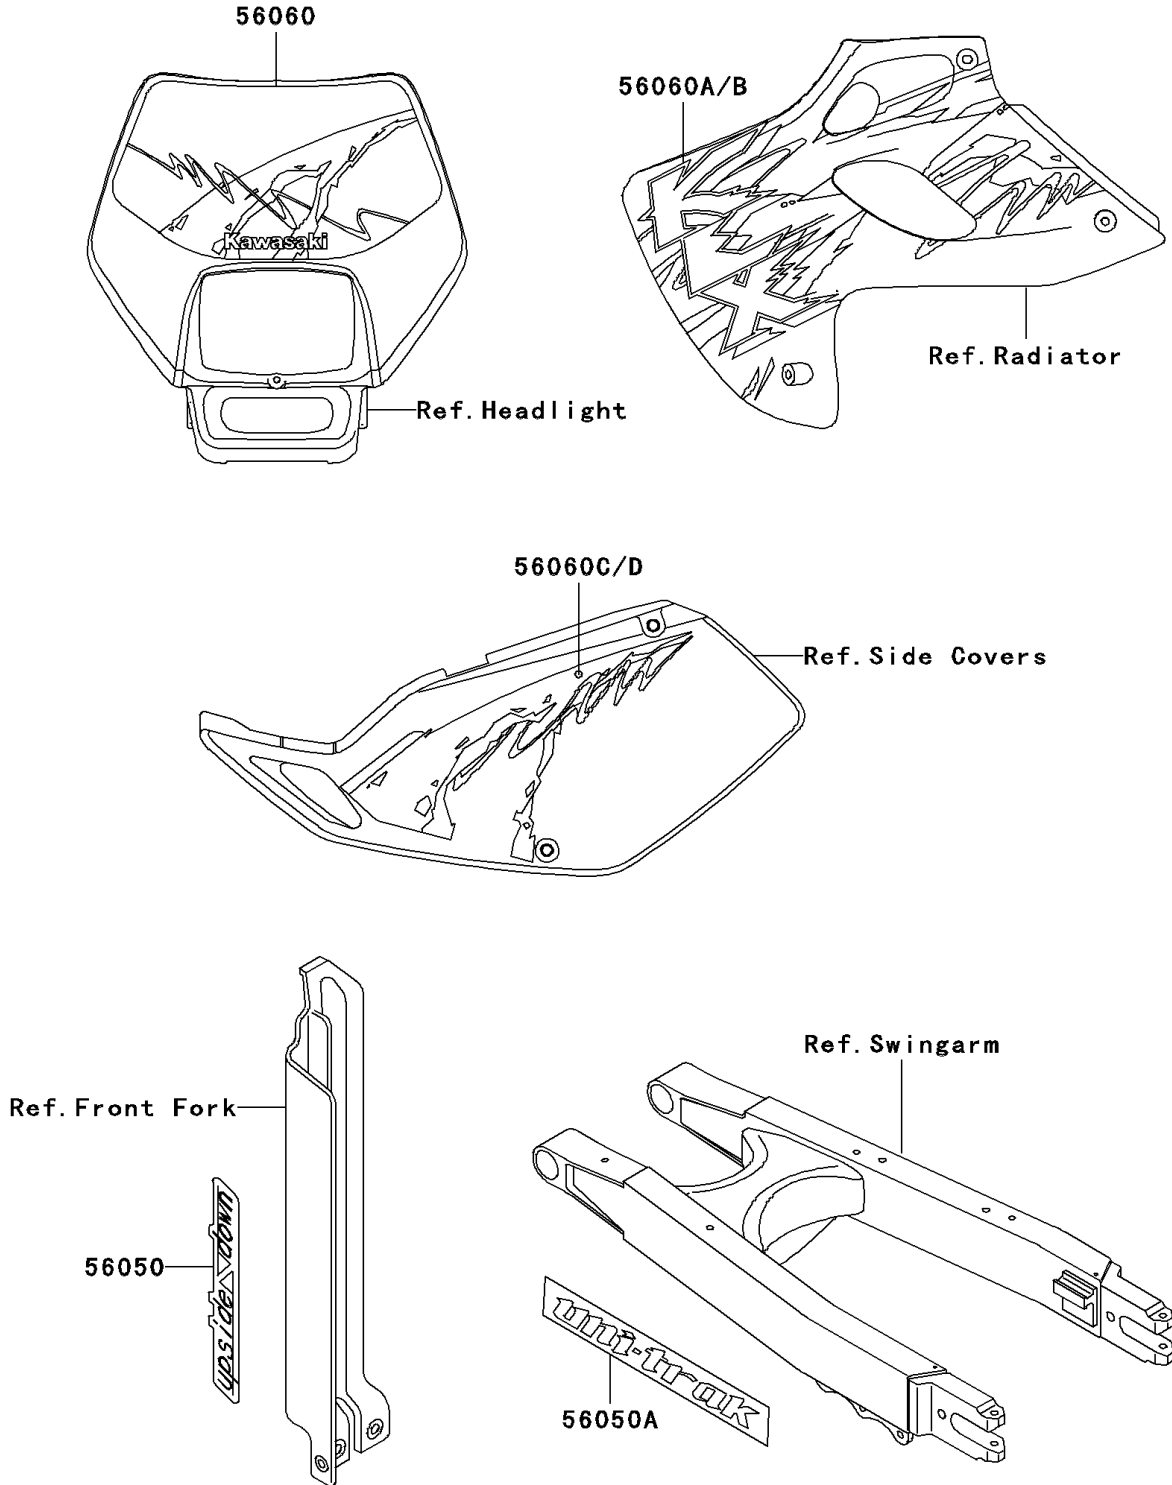

1994 KLX250R PARTS DIAGRAM

Decals(KLX250-D2)

F2861

1994 KLX250R PARTS LIST

Decals(KLX250-D2)

ITEM NAME	PART NUMBER	QUANTITY
MARK,UP SIDE DOWN (Ref # 56050)	56050-1835	2
MARK,SWING ARM,UNI-TRAK (Ref # 56050A)	56050-1916	2
PATTERN,HEAD LAMP COVER (Ref # 56060)	56060-1517	1
PATTERN,SHROUD,LH (Ref # 56060A)	56060-1543	1
PATTERN,SHROUD,RH (Ref # 56060B)	56060-1544	1
PATTERN,SIDE COVER,LH (Ref # 56060C)	56060-1545	1
PATTERN,SIDE COVER,RH (Ref # 56060D)	56060-1546	1