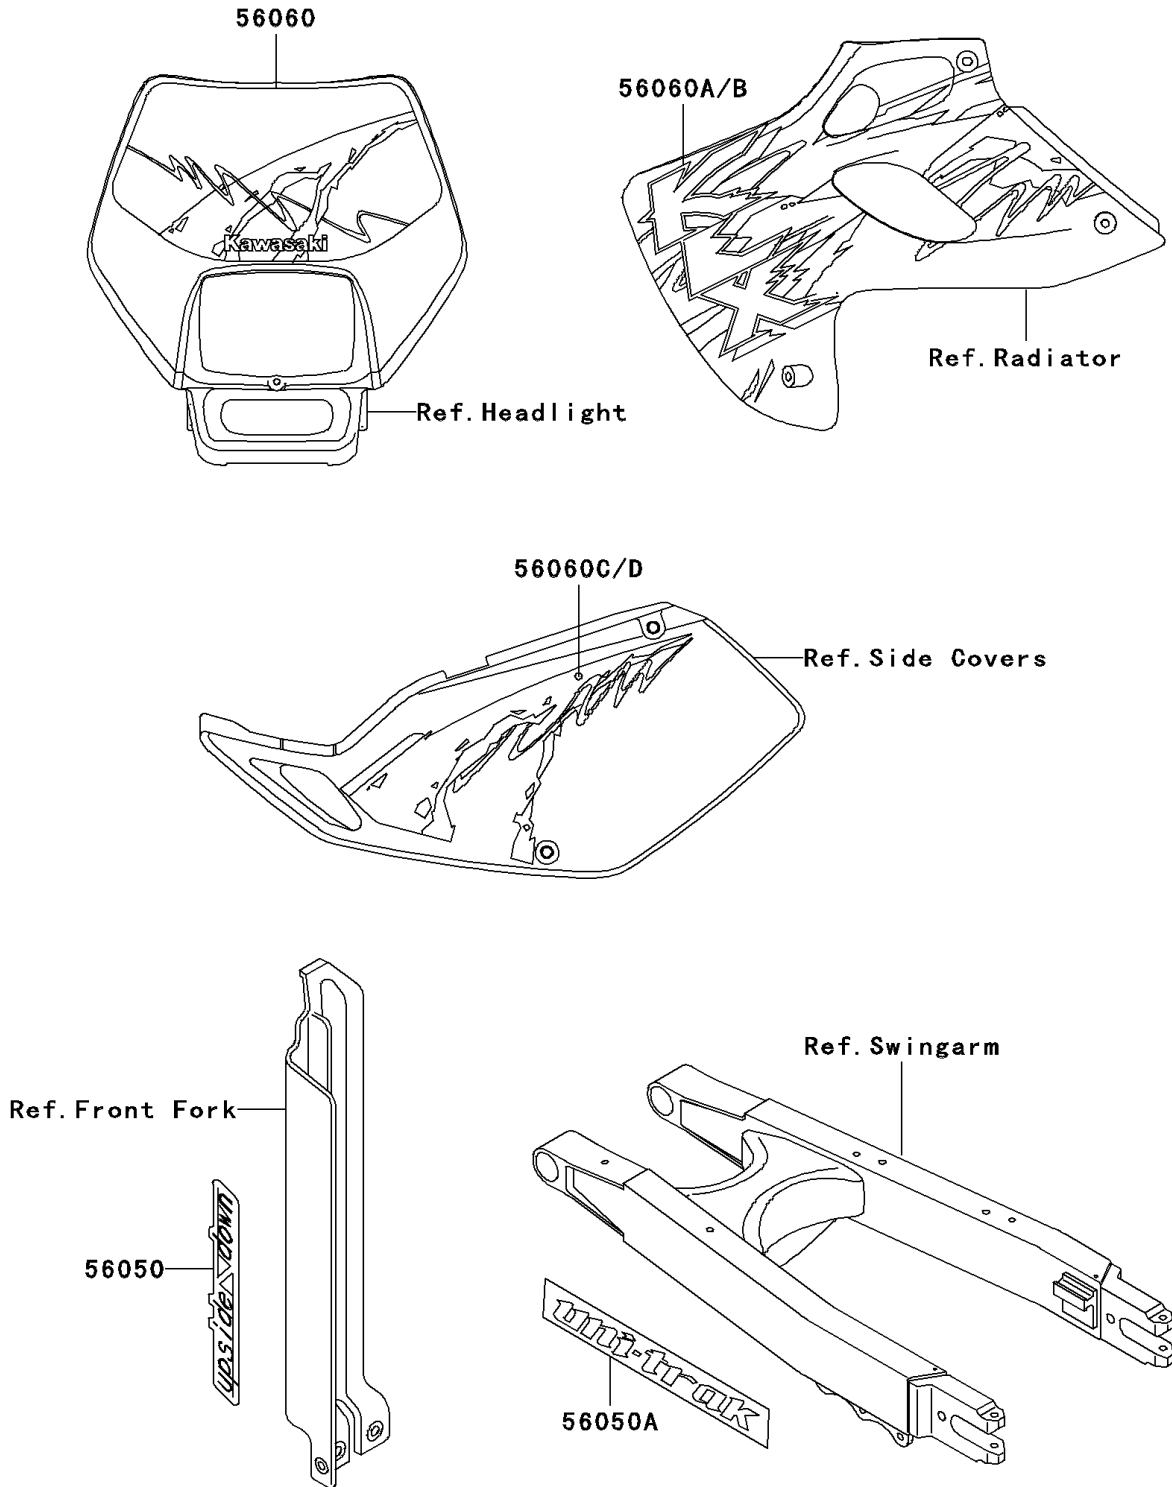

1994 KLX250R PARTS DIAGRAM

Decals(KLX250-D2)

F2861

1994 KLX250R PARTS LIST

Decals(KLX250-D2)

ITEM NAME	PART NUMBER	QUANTITY
MARK,UP SIDE DOWN (Ref # 56050)	56050-1835	2
MARK,SWING ARM,UNI-TRAK (Ref # 56050A)	56050-1916	2
PATTERN,HEAD LAMP COVER (Ref # 56060)	56060-1517	1
PATTERN,SHROUD,LH (Ref # 56060A)	56060-1543	1
PATTERN,SHROUD,RH (Ref # 56060B)	56060-1544	1
PATTERN,SIDE COVER,LH (Ref # 56060C)	56060-1545	1
PATTERN,SIDE COVER,RH (Ref # 56060D)	56060-1546	1