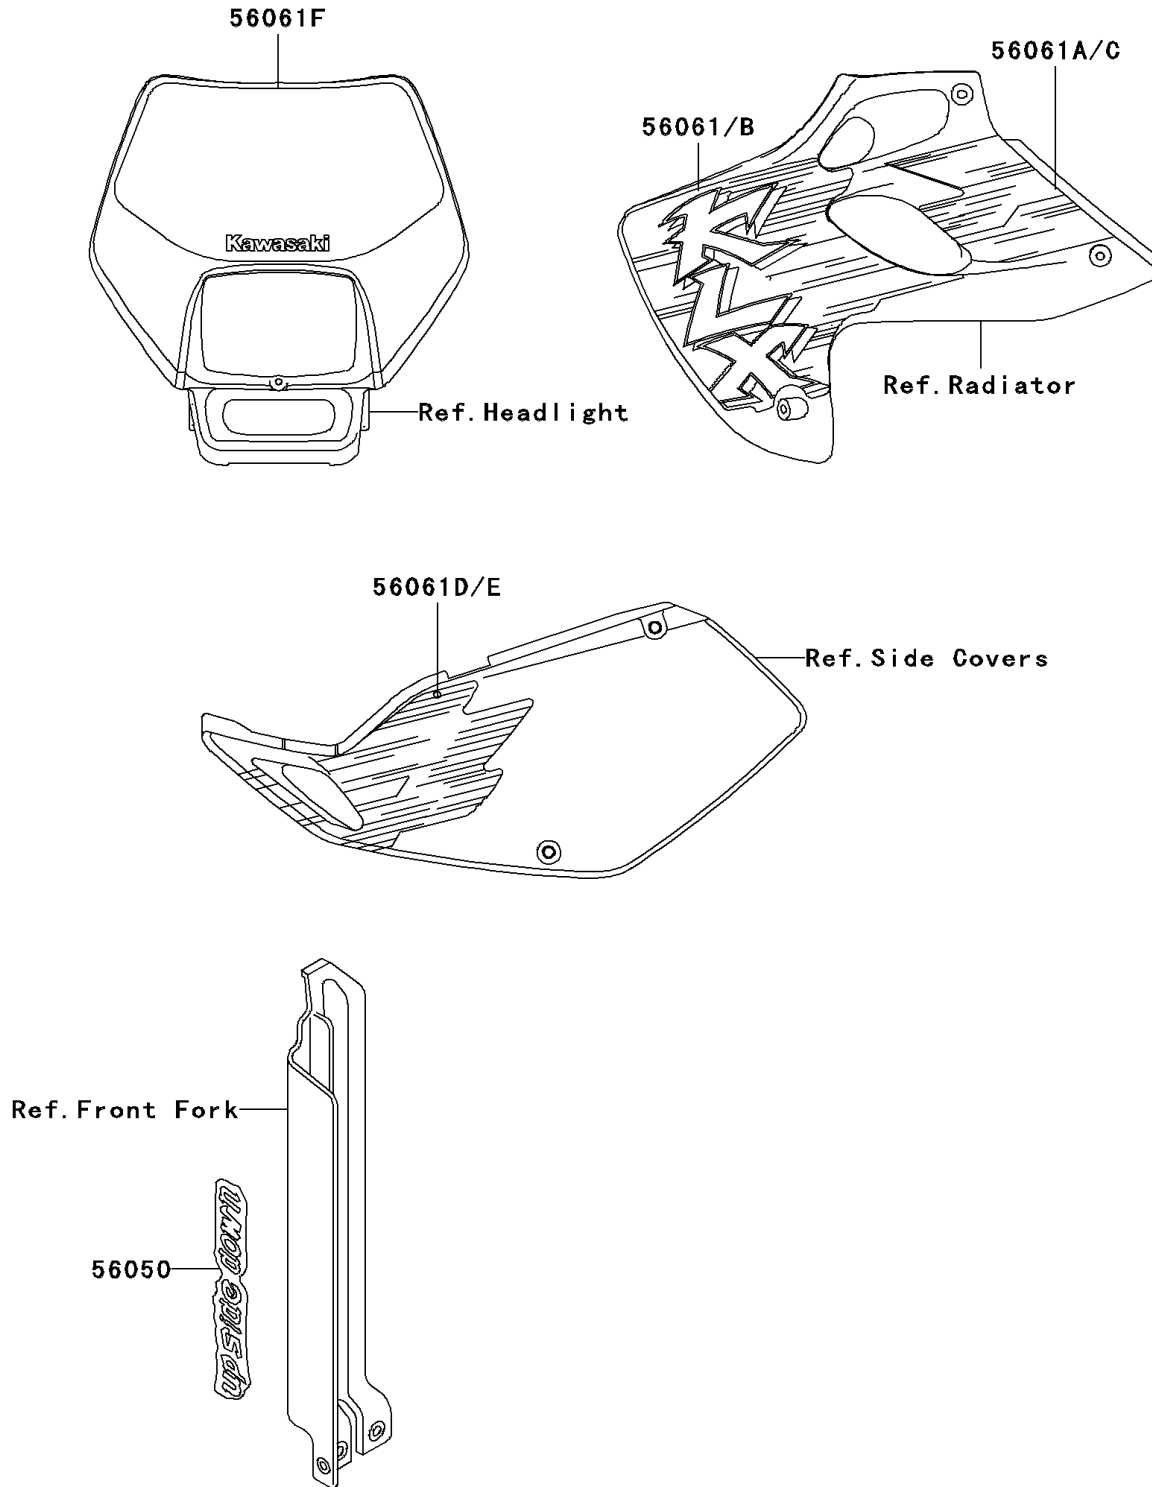

1995 KLX250R PARTS DIAGRAM

Decals(KLX250-D3)

F2861A

1995 KLX250R PARTS LIST

Decals(KLX250-D3)

| ITEM NAME | PART NUMBER | QUANTITY |
|--|-------------|----------|
| MARK,UP SIDE DOWN (Ref # 56050) | 56050-1835 | 2 |
| PATTERN,SHROUD,FR,LH (Ref # 56061) | 56061-1004 | 1 |
| PATTERN,SHROUD,RR,LH (Ref # 56061A) | 56061-1005 | 1 |
| PATTERN,SHROUD,FR,RH (Ref # 56061B) | 56061-1006 | 1 |
| PATTERN,SHROUD,RR,RH (Ref # 56061C) | 56061-1007 | 1 |
| PATTERN,SIDE COVER,LH (Ref # 56061D) | 56061-1008 | 1 |
| PATTERN,SIDE COVER,RH (Ref # 56061E) | 56061-1009 | 1 |
| PATTERN,HEAD LAMP COVER (Ref # 56061F) | 56061-1044 | 1 |