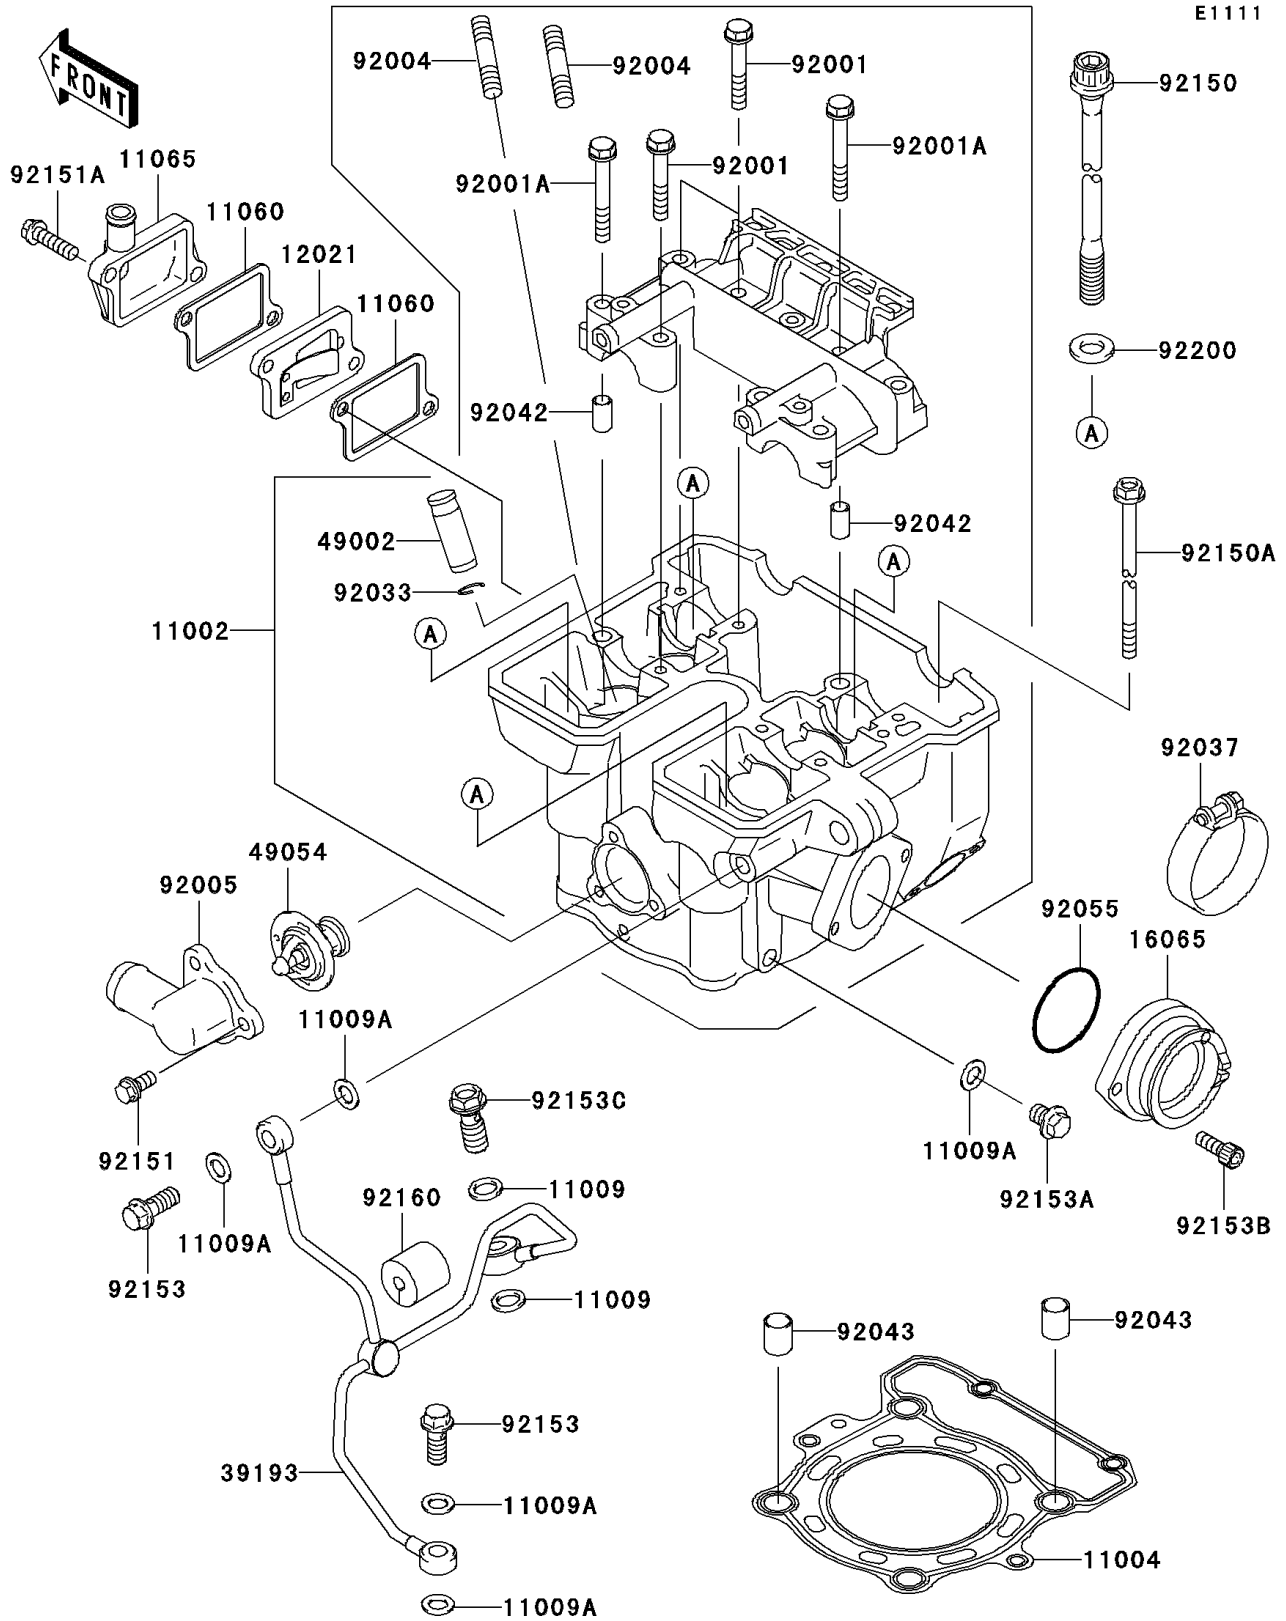

2006 KLX250S PARTS DIAGRAM

Cylinder Head

2006 KLX250S PARTS LIST

Cylinder Head

ITEM NAME	PART NUMBER	QUANTITY
HEAD-ASSY-CYLINDER (Ref # 11002)	11002-1382	1
GASKET-HEAD (Ref # 11004)	11004-1249	1
GASKET,10X14.5X1.5 (Ref # 11009)	11009-1105	2
GASKET,8.2X14X1.0 (Ref # 11009A)	11009-1344	5
GASKET,AIR SUCTION VALVE (Ref # 11060)	11060-1886	2
CAP (Ref # 11065)	11065-1190	1
VALVE-ASSY-REED (Ref # 12021)	12021-1115	1
HOLDER-CARBURETOR (Ref # 16065)	16065-1283	1
PIPE-OIL (Ref # 39193)	39193-1018	1
GUIDE-VALVE (Ref # 49002)	49002-1126	AR
THERMOSTAT (Ref # 49054)	49054-1053	1
BOLT,FLANGED,6X38 (Ref # 92001)	92001-1105	6
BOLT,6X46 (Ref # 92001A)	92001-1872	2
STUD,8X22 (Ref # 92004)	92004-1217	2
FITTING (Ref # 92005)	92005-1258	1
RING-SNAP (Ref # 92033)	92033-1247	4
CLAMP,ID=53,BLACK (Ref # 92037)	92037-1304	1
PIN,DOWEL,6.3X8X14 (Ref # 92042)	92042-007	2
PIN,10.1X12X14 (Ref # 92043)	92043-4009	2
RING-O (Ref # 92055)	92055-1255	1
BOLT,10X165 (Ref # 92150)	92150-1368	4
BOLT,6X135 (Ref # 92150A)	92150-1552	2
BOLT,6X12 (Ref # 92151)	92151-1133	3
BOLT,6X22 (Ref # 92151A)	92151-1937	2
BOLT,BANJO,8X20 (Ref # 92153)	92153-0651	2
BOLT,FLANGED,8X10 (Ref # 92153A)	92153-1342	1
BOLT,SOCKET,6X16 (Ref # 92153B)	92153-1344	2
BOLT,BANJO,10X23 (Ref # 92153C)	92153-1345	1
DAMPER,6.3X15X14 (Ref # 92160)	92160-1523	1

2006 KLX250S PARTS LIST

Cylinder Head

ITEM NAME	PART NUMBER	QUANTITY
WASHER,10.5X19X2.3 (Ref # 92200)	92200-1042	4