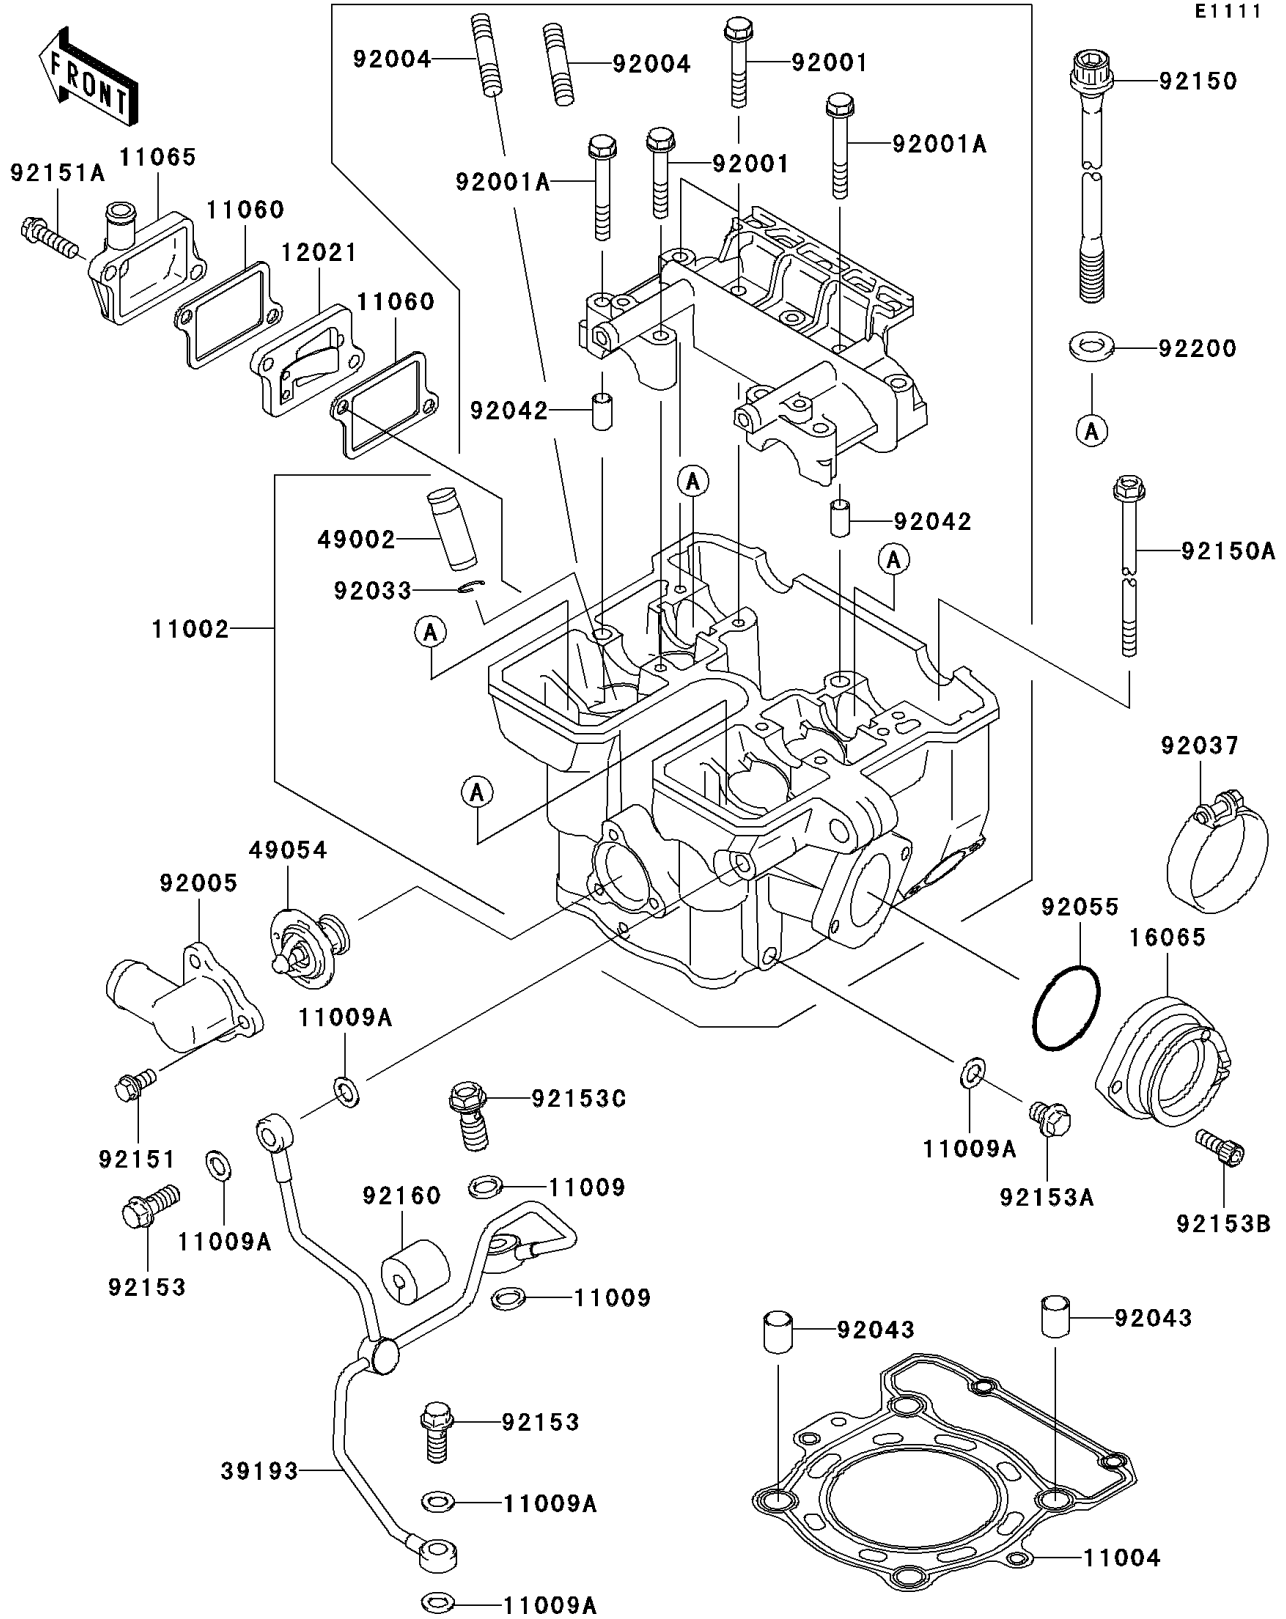

2006 KLX250S PARTS DIAGRAM

Cylinder Head

2006 KLX250S PARTS LIST

Cylinder Head

ITEM NAME	PART NUMBER	QUANTITY
HEAD-ASSY-CYLINDER (Ref # 11002)	11002-1382	1
GASKET-HEAD (Ref # 11004)	11004-1249	1
GASKET,10X14.5X1.5 (Ref # 11009)	11009-1105	2
GASKET,8.2X14X1.0 (Ref # 11009A)	11009-1344	5
GASKET,AIR SUCTION VALVE (Ref # 11060)	11060-1886	2
CAP (Ref # 11065)	11065-1190	1
VALVE-ASSY-REED (Ref # 12021)	12021-1115	1
HOLDER-CARBURETOR (Ref # 16065)	16065-1283	1
PIPE-OIL (Ref # 39193)	39193-1018	1
GUIDE-VALVE (Ref # 49002)	49002-1126	AR
THERMOSTAT (Ref # 49054)	49054-1053	1
BOLT,FLANGED,6X38 (Ref # 92001)	92001-1105	6
BOLT,6X46 (Ref # 92001A)	92001-1872	2
STUD,8X22 (Ref # 92004)	92004-1217	2
FITTING (Ref # 92005)	92005-1258	1
RING-SNAP (Ref # 92033)	92033-1247	4
CLAMP,ID=53,BLACK (Ref # 92037)	92037-1304	1
PIN,DOWEL,6.3X8X14 (Ref # 92042)	92042-007	2
PIN,10.1X12X14 (Ref # 92043)	92043-4009	2
RING-O (Ref # 92055)	92055-1255	1
BOLT,10X165 (Ref # 92150)	92150-1368	4
BOLT,6X135 (Ref # 92150A)	92150-1552	2
BOLT,6X12 (Ref # 92151)	92151-1133	3
BOLT,6X22 (Ref # 92151A)	92151-1937	2
BOLT,BANJO,8X20 (Ref # 92153)	92153-0651	2
BOLT,FLANGED,8X10 (Ref # 92153A)	92153-1342	1
BOLT,SOCKET,6X16 (Ref # 92153B)	92153-1344	2
BOLT,BANJO,10X23 (Ref # 92153C)	92153-1345	1
DAMPER,6.3X15X14 (Ref # 92160)	92160-1523	1

2006 KLX250S PARTS LIST

Cylinder Head

ITEM NAME	PART NUMBER	QUANTITY
WASHER,10.5X19X2.3 (Ref # 92200)	92200-1042	4