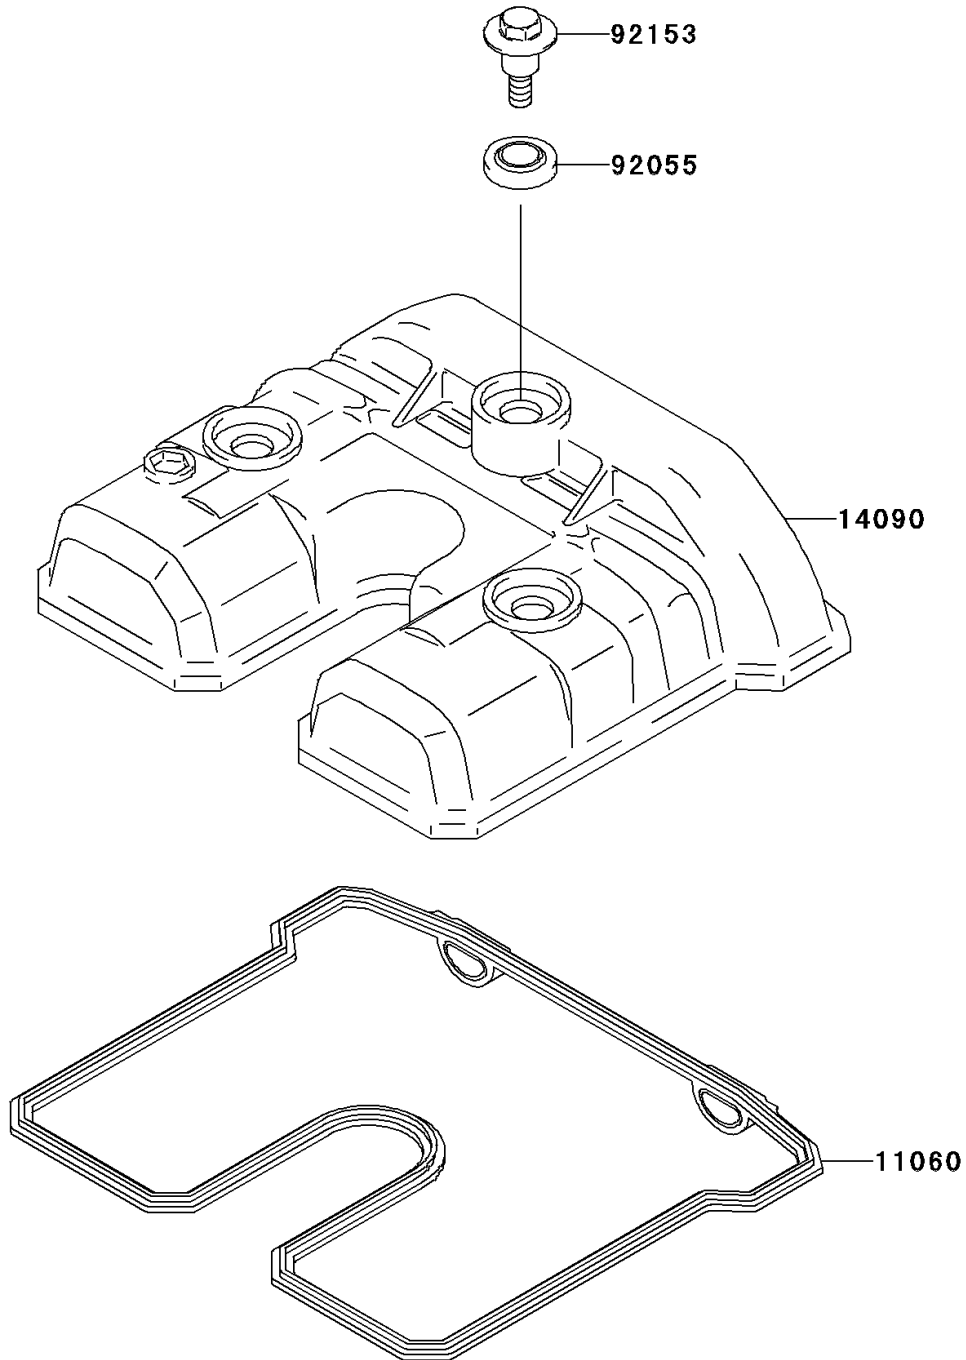

2006 KLX250S PARTS DIAGRAM

Cylinder Head Cover

E1112

2006 KLX250S PARTS LIST

Cylinder Head Cover

ITEM NAME	PART NUMBER	QUANTITY
GASKET,HEAD COVER (Ref # 11060)	11060-1318	1
COVER,HEAD (Ref # 14090)	14090-1477	1
RING-O,HEAD COVER BOLT (Ref # 92055)	92055-1352	3
BOLT,FLANGED,6X22.5 (Ref # 92153)	92153-1343	3