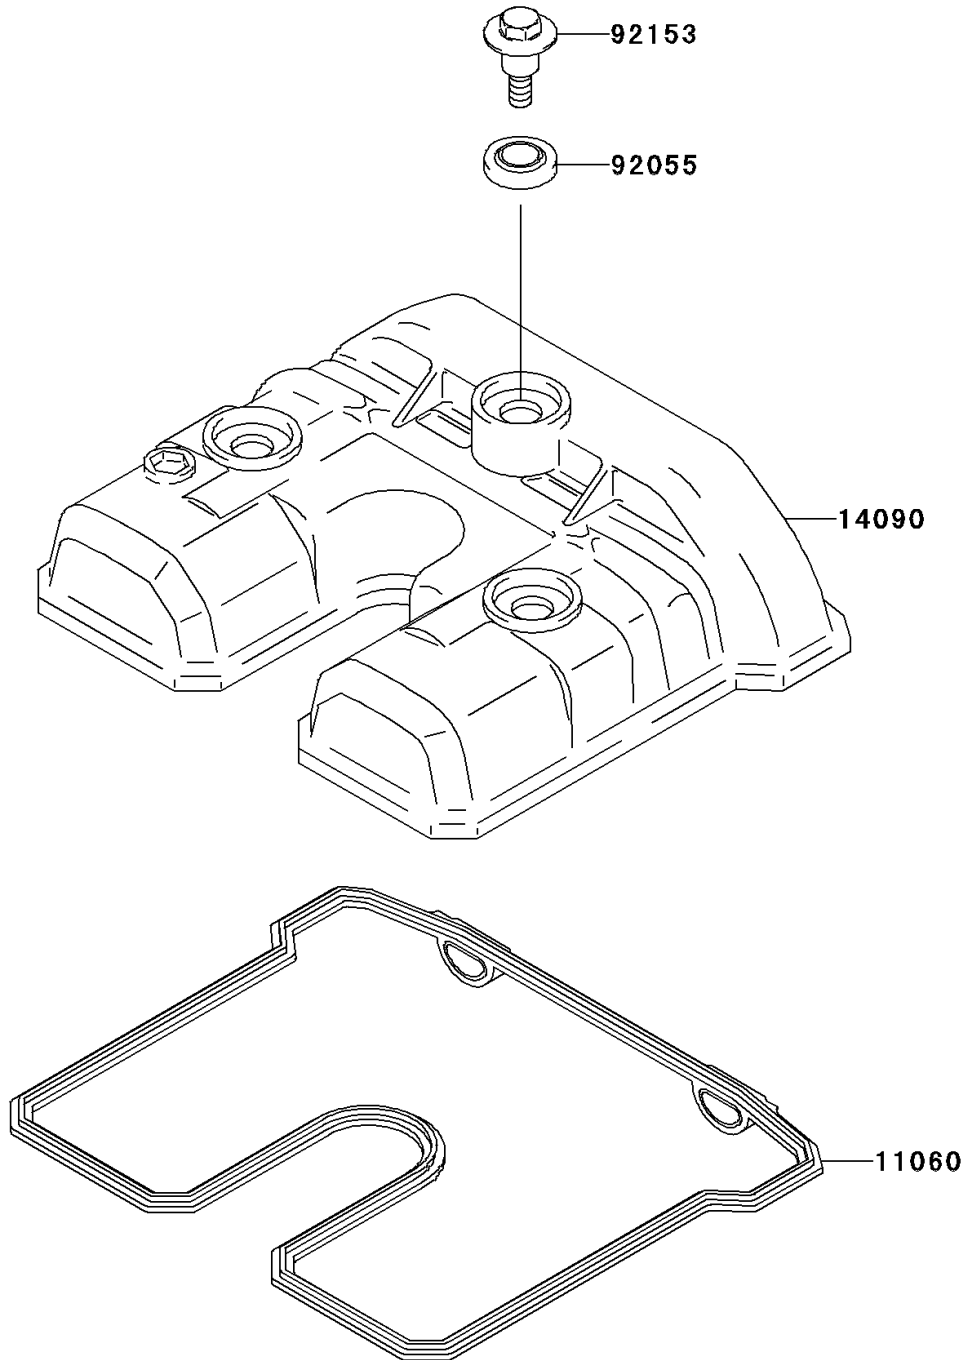

2006 KLX250S PARTS DIAGRAM

Cylinder Head Cover

E1112

2006 KLX250S PARTS LIST

Cylinder Head Cover

ITEM NAME	PART NUMBER	QUANTITY
-----------	-------------	----------