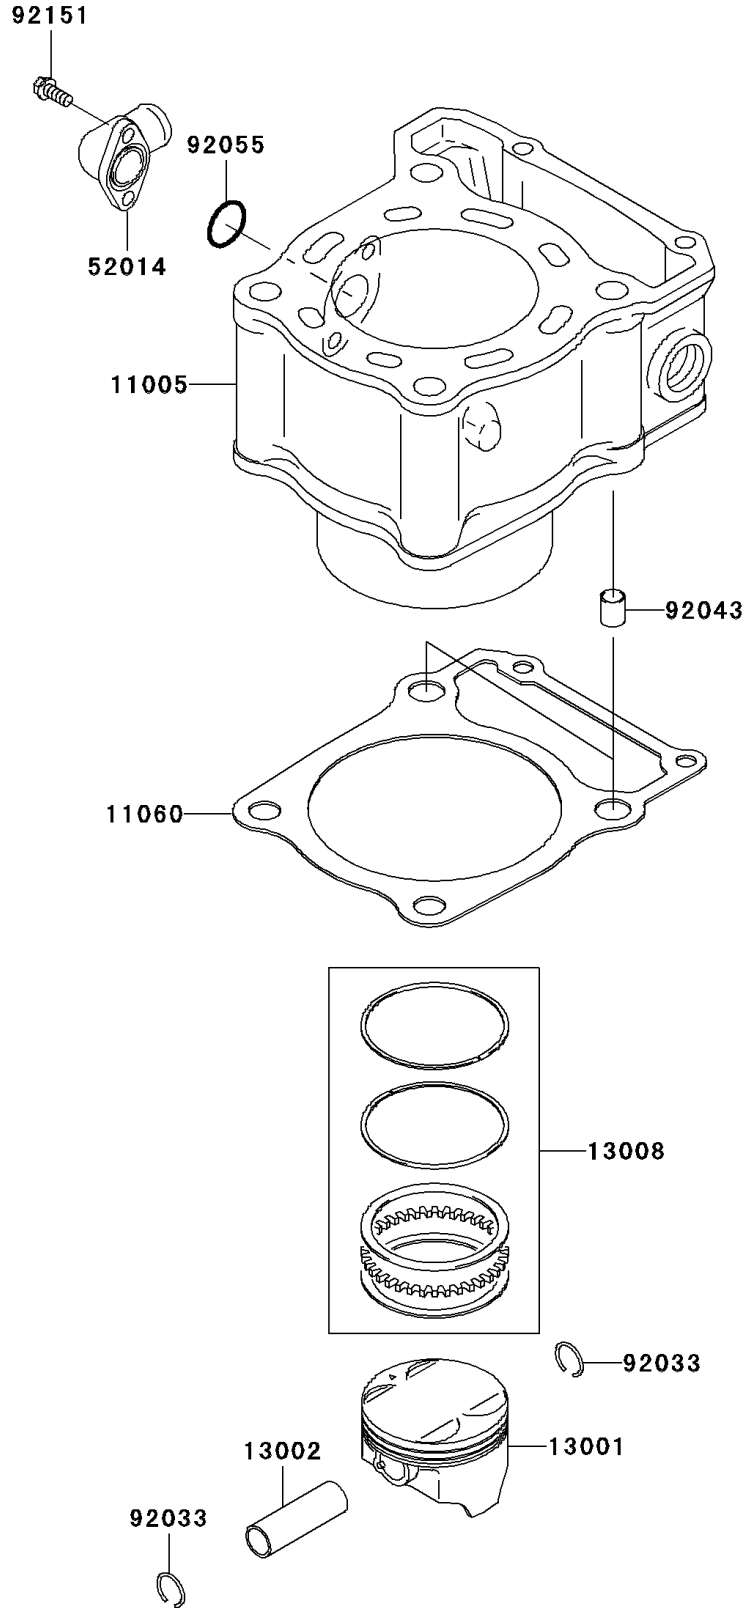

2006 KLX250S PARTS DIAGRAM

Cylinder/Piston(s)

E1120

2006 KLX250S PARTS LIST

Cylinder/Piston(s)

ITEM NAME	PART NUMBER	QUANTITY
CYLINDER-ENGINE (Ref # 11005)	11005-1982	1
GASKET,CYLINDER BASE (Ref # 11060)	11060-1740	1
PISTON-ENGINE (Ref # 13001)	13001-1433	1
PIN-PISTON (Ref # 13002)	13002-1073	1
RING-SET-PISTON (Ref # 13008)	13008-1149	1
ELBOW (Ref # 52014)	52014-1084	1
RING-SNAP (Ref # 92033)	92033-1054	2
PIN,10.1X12X14 (Ref # 92043)	92043-4009	2
RING-O,19.5X1.5 (Ref # 92055)	92055-055	1
BOLT,6X14 (Ref # 92151)	92151-1423	2