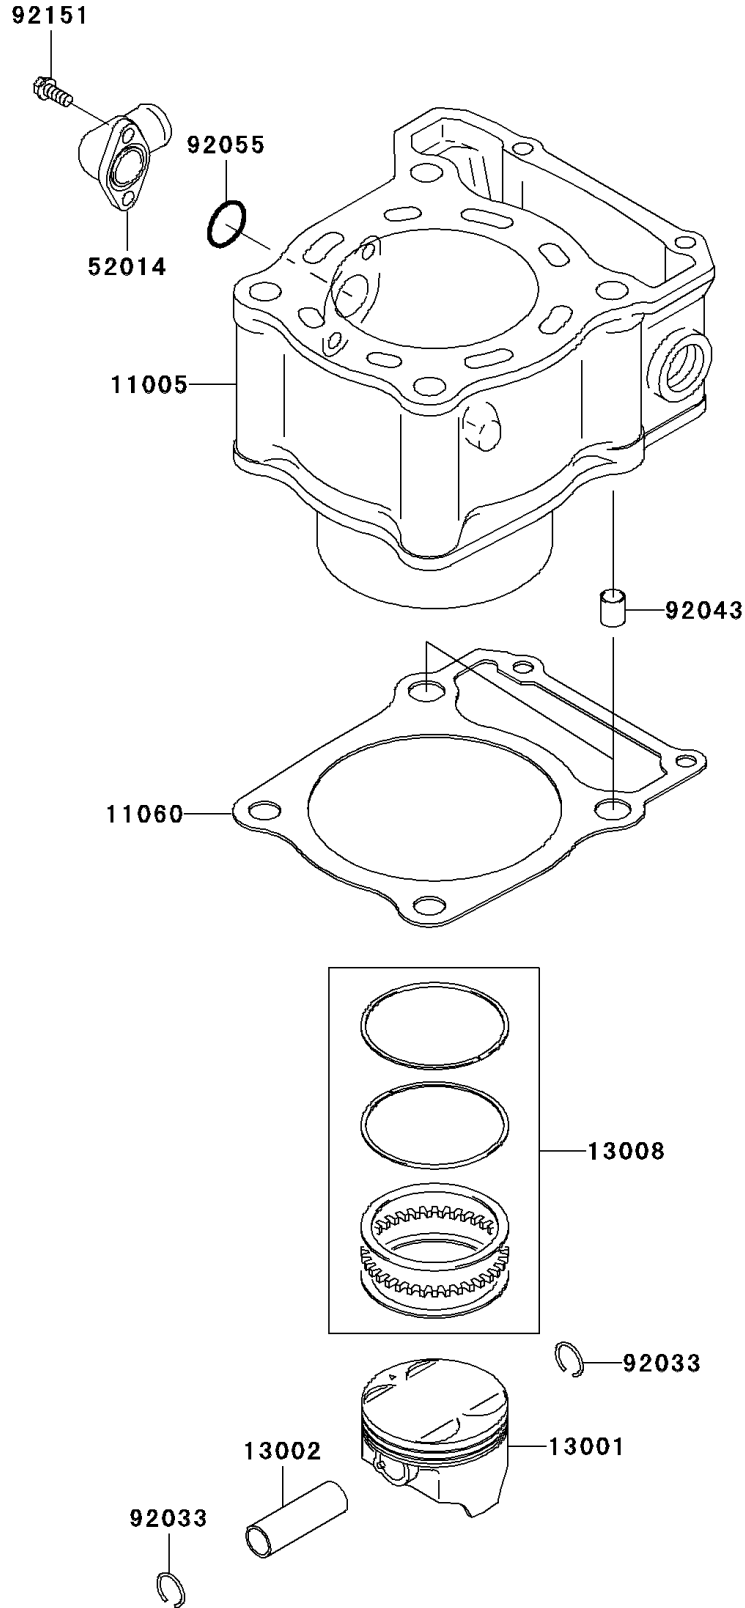

2006 KLX250S PARTS DIAGRAM

Cylinder/Piston(s)

E1120

2006 KLX250S PARTS LIST

Cylinder/Piston(s)

| ITEM NAME | PART NUMBER | QUANTITY |
|------------------------------------|-------------|----------|
| CYLINDER-ENGINE (Ref # 11005) | 11005-1982 | 1 |
| GASKET,CYLINDER BASE (Ref # 11060) | 11060-1740 | 1 |
| PISTON-ENGINE (Ref # 13001) | 13001-1433 | 1 |
| PIN-PISTON (Ref # 13002) | 13002-1073 | 1 |
| RING-SET-PISTON (Ref # 13008) | 13008-1149 | 1 |
| ELBOW (Ref # 52014) | 52014-1084 | 1 |
| RING-SNAP (Ref # 92033) | 92033-1054 | 2 |
| PIN,10.1X12X14 (Ref # 92043) | 92043-4009 | 2 |
| RING-O,19.5X1.5 (Ref # 92055) | 92055-055 | 1 |
| BOLT,6X14 (Ref # 92151) | 92151-1423 | 2 |