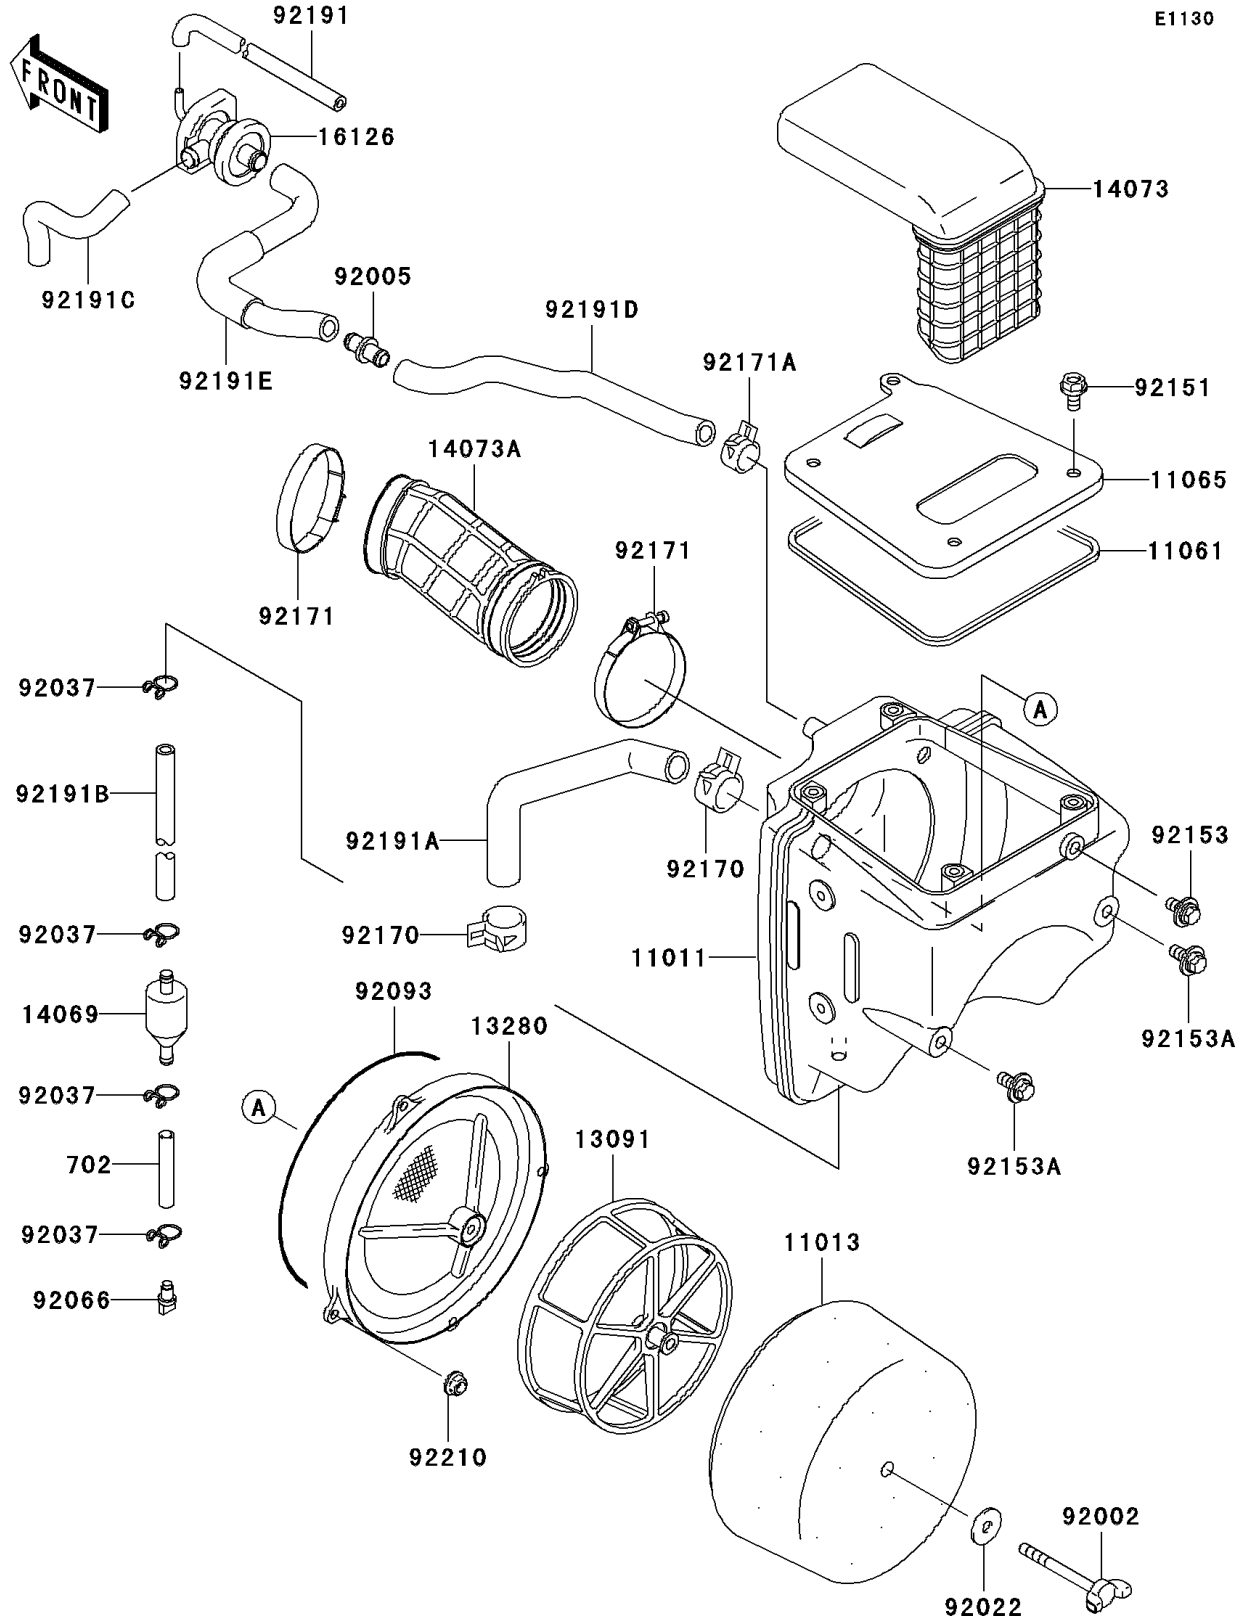

2006 KLX250S PARTS DIAGRAM

Air Cleaner

2006 KLX250S PARTS LIST

Air Cleaner

ITEM NAME	PART NUMBER	QUANTITY
TUBE-RUBBER,7X10X70 (Ref # 702)	702A0770	1
CASE-AIR FILTER (Ref # 11011)	11011-1616	1
ELEMENT-AIR FILTER (Ref # 11013)	11013-1260	1
GASKET,L=535 (Ref # 11061)	11061-1056	1
CAP,AIR FILTER (Ref # 11065)	11065-1182	1
HOLDER,ELEMENT (Ref # 13091)	13091-1454	1
HOLDER,ELEMENT (Ref # 13280)	13280-1213	1
BREATHER (Ref # 14069)	14069-1051	1
DUCT,AIR INTAKE (Ref # 14073)	14073-1588	1
DUCT,AIR FILTER (Ref # 14073A)	14073-1790	1
VALVE,AIR SWITCH (Ref # 16126)	16126-1411	1
BOLT,WING (Ref # 92002)	92002-1719	1
FITTING (Ref # 92005)	92005-1379	1
WASHER,6.5X20X1.6 (Ref # 92022)	92022-125	1
CLAMP,TUBE (Ref # 92037)	92037-147	4
PLUG,DRAIN (Ref # 92066)	92066-1211	1
SEAL,L=523 (Ref # 92093)	92093-1538	1
BOLT,6X12 (Ref # 92151)	92151-1239	4
BOLT,6X12 (Ref # 92153)	92153-0503	1
BOLT,FLANGED,6X14 (Ref # 92153A)	92153-0936	2
CLAMP (Ref # 92170)	92170-1909	2
CLAMP (Ref # 92171)	92171-0643	2
CLAMP (Ref # 92171A)	92171-1441	1
TUBE,4X9X266 (Ref # 92191)	92191-1077	1
TUBE,BREATHER (Ref # 92191A)	92191-1555	1
TUBE,7X10X300 (Ref # 92191B)	92191-1556	1
TUBE,CAP-AIR SWITCH (Ref # 92191C)	92191-1574	1
TUBE,AIR SWITCH-AIR FILTER (Ref # 92191D)	92191-1663	1
TUBE (Ref # 92191E)	92191-1686	1

2006 KLX250S PARTS LIST

Air Cleaner

ITEM NAME	PART NUMBER	QUANTITY
NUT (Ref # 92210)	92210-1164	4