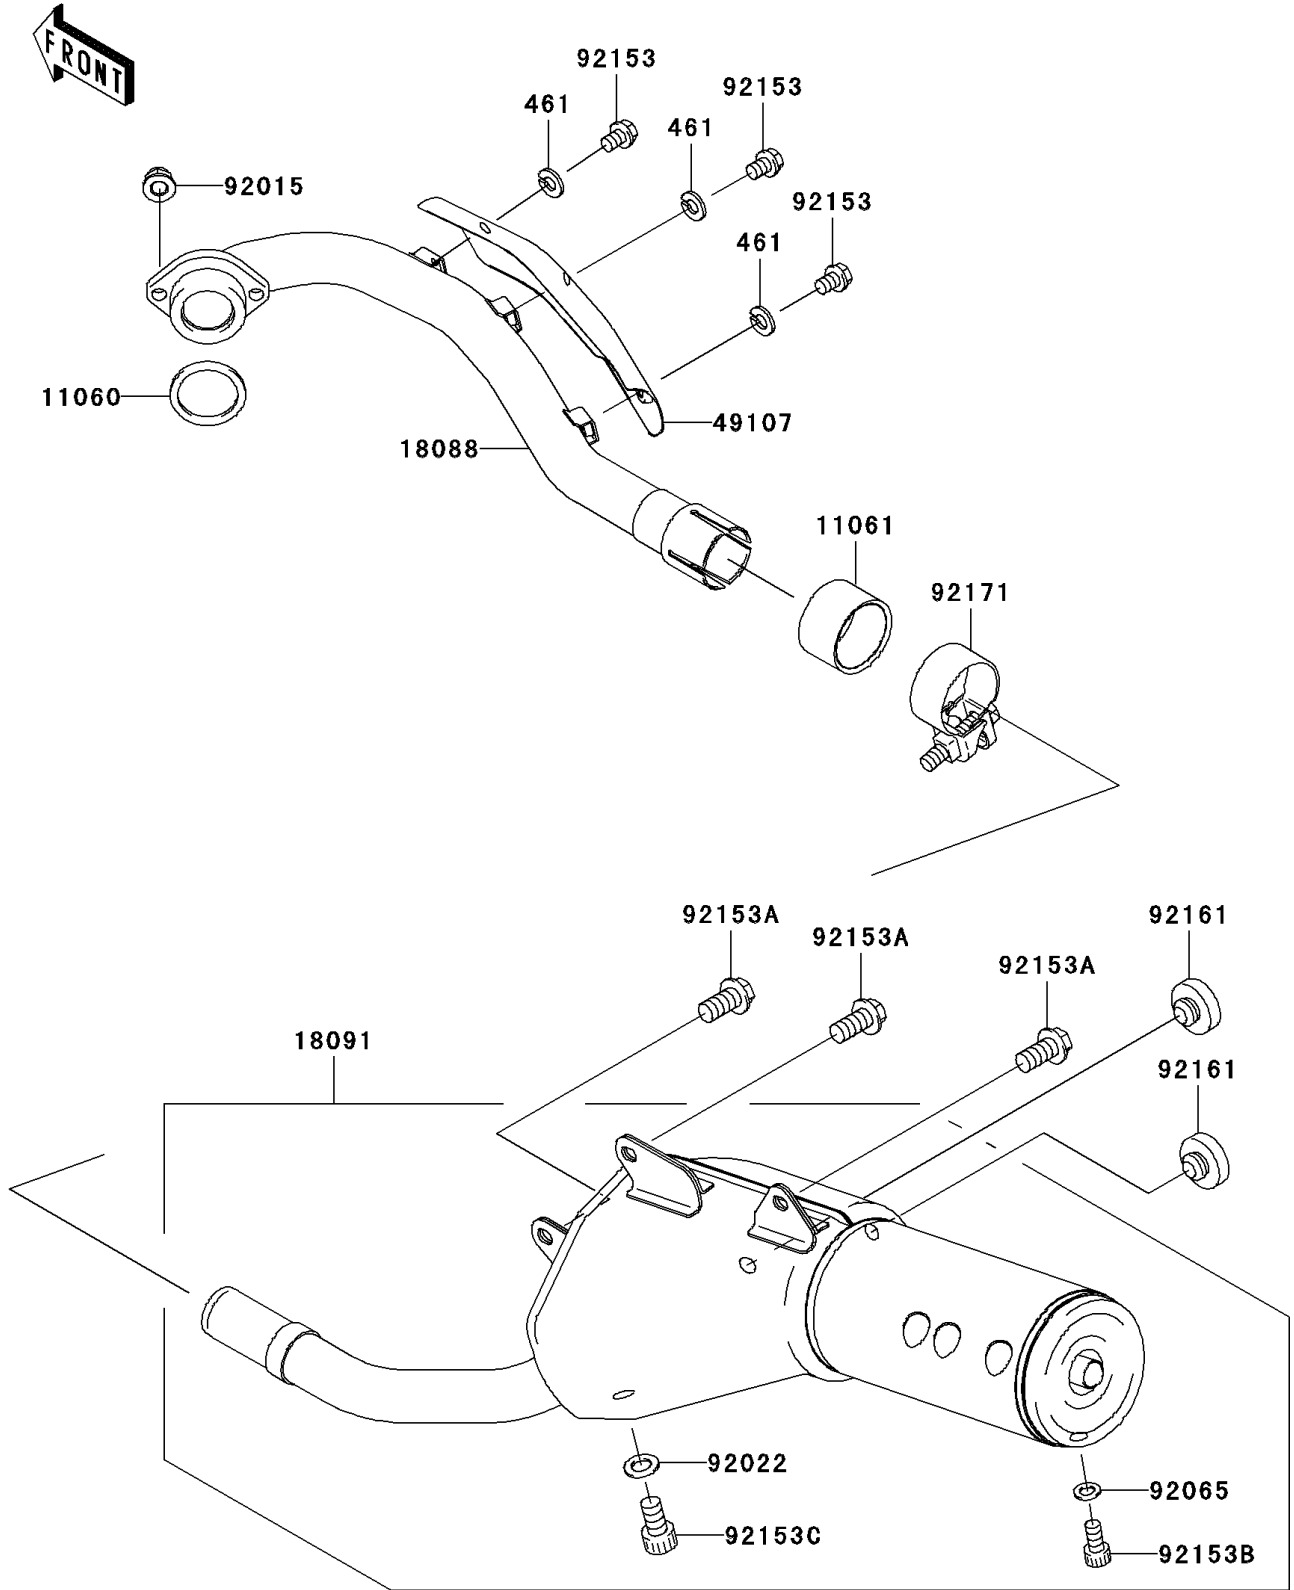

2006 KLX250S PARTS DIAGRAM

Muffler(s)

E1140

2006 KLX250S PARTS LIST

Muffler(s)

ITEM NAME	PART NUMBER	QUANTITY
WASHER-SPRING,6MM (Ref # 461)	461S0600	3
GASKET,EXHAUST PIPE (Ref # 11060)	11060-1203	1
GASKET,EXHAUST PIPE CONNECTING (Ref # 11061)	11061-1055	1
PIPE-EXHAUST (Ref # 18088)	18088-0033	1
BODY-COMP-MUFFLER (Ref # 18091)	18091-0238	1
COVER-EXHAUST PIPE (Ref # 49107)	49107-0062	1
NUT,8MM (Ref # 92015)	92015-1402	2
WASHER,8.2X14X1.0 (Ref # 92022)	92022-1488	1
GASKET (Ref # 92065)	92065-096	1
BOLT,6X8 (Ref # 92153)	92153-0578	3
BOLT,FLANGED,8X16 (Ref # 92153A)	92153-1308	3
BOLT,SOCKET,6X12 (Ref # 92153B)	92153-1347	1
BOLT,SOCKET,8X14 (Ref # 92153C)	92153-1348	1
DAMPER (Ref # 92161)	92161-0336	2
CLAMP (Ref # 92171)	92171-0631	1