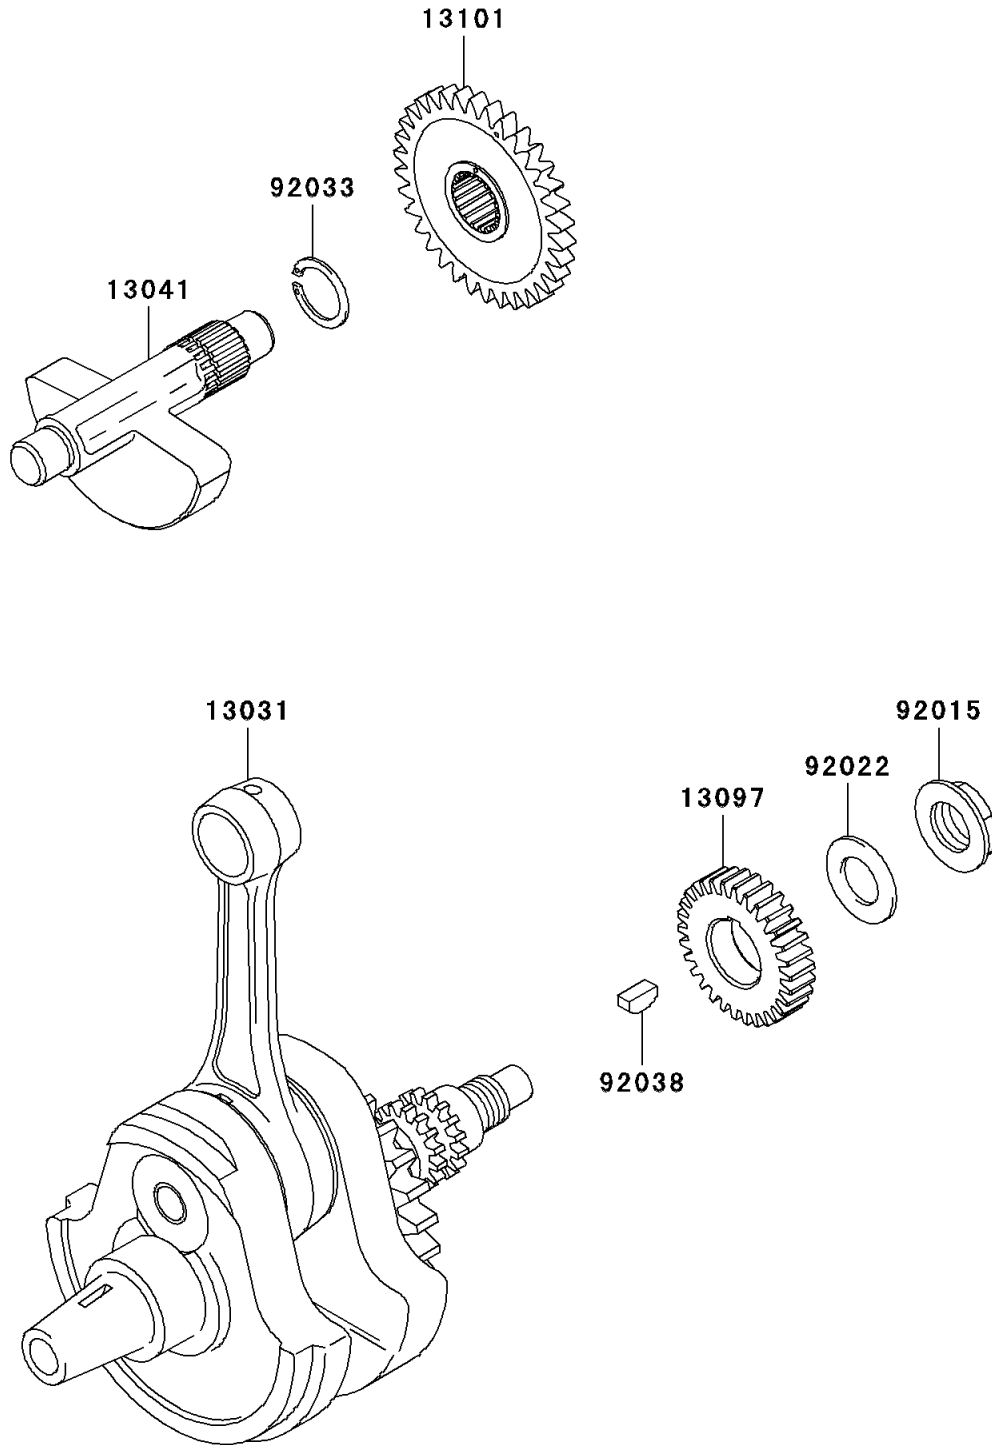

# 2006 KLX250S PARTS DIAGRAM

Crankshaft

E1321

## 2006 KLX250S PARTS LIST

### Crankshaft

ITEM NAME	PART NUMBER	QUANTITY
CRANKSHAFT-COMP (Ref # 13031)	13031-1386	1
BALANCER (Ref # 13041)	13041-0001	1
GEAR-PRIMARY SPUR,30T (Ref # 13097)	13097-1385	1
GEAR-ASSY,BALANCER (Ref # 13101)	13101-1253	1
NUT,16MM (Ref # 92015)	92015-1581	1
WASHER,16.3X29X1.75 (Ref # 92022)	92022-1356	1
RING-SNAP,18MM (Ref # 92033)	92033-029	1
KEY (Ref # 92038)	92038-1057	1