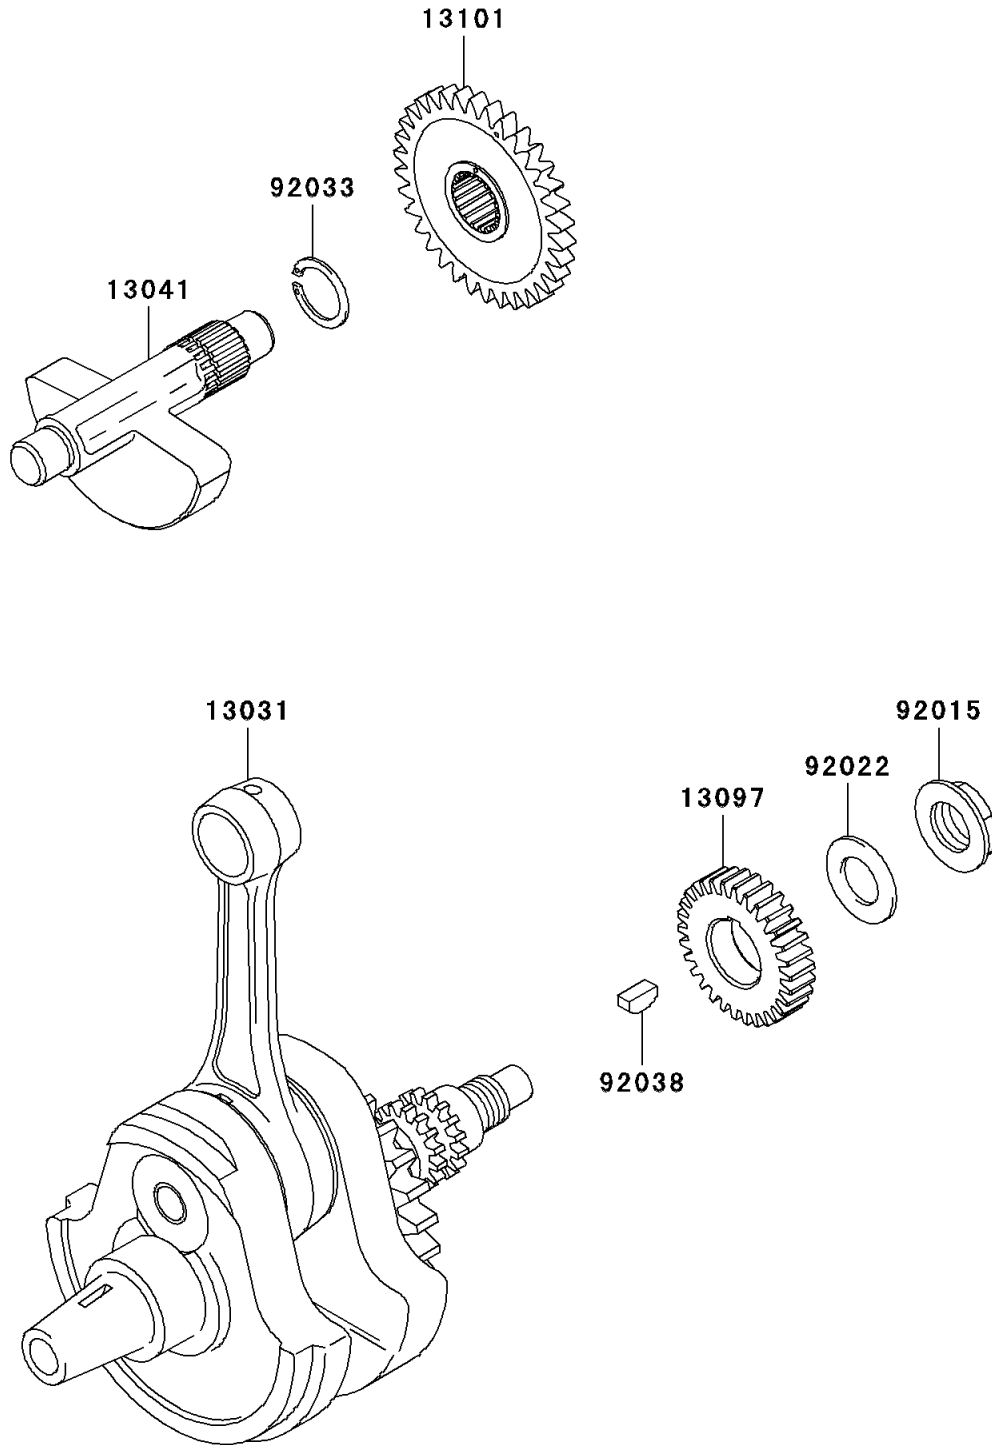

2006 KLX250S PARTS DIAGRAM

Crankshaft

E1321

2006 KLX250S PARTS LIST

Crankshaft

ITEM NAME	PART NUMBER	QUANTITY
-----------	-------------	----------