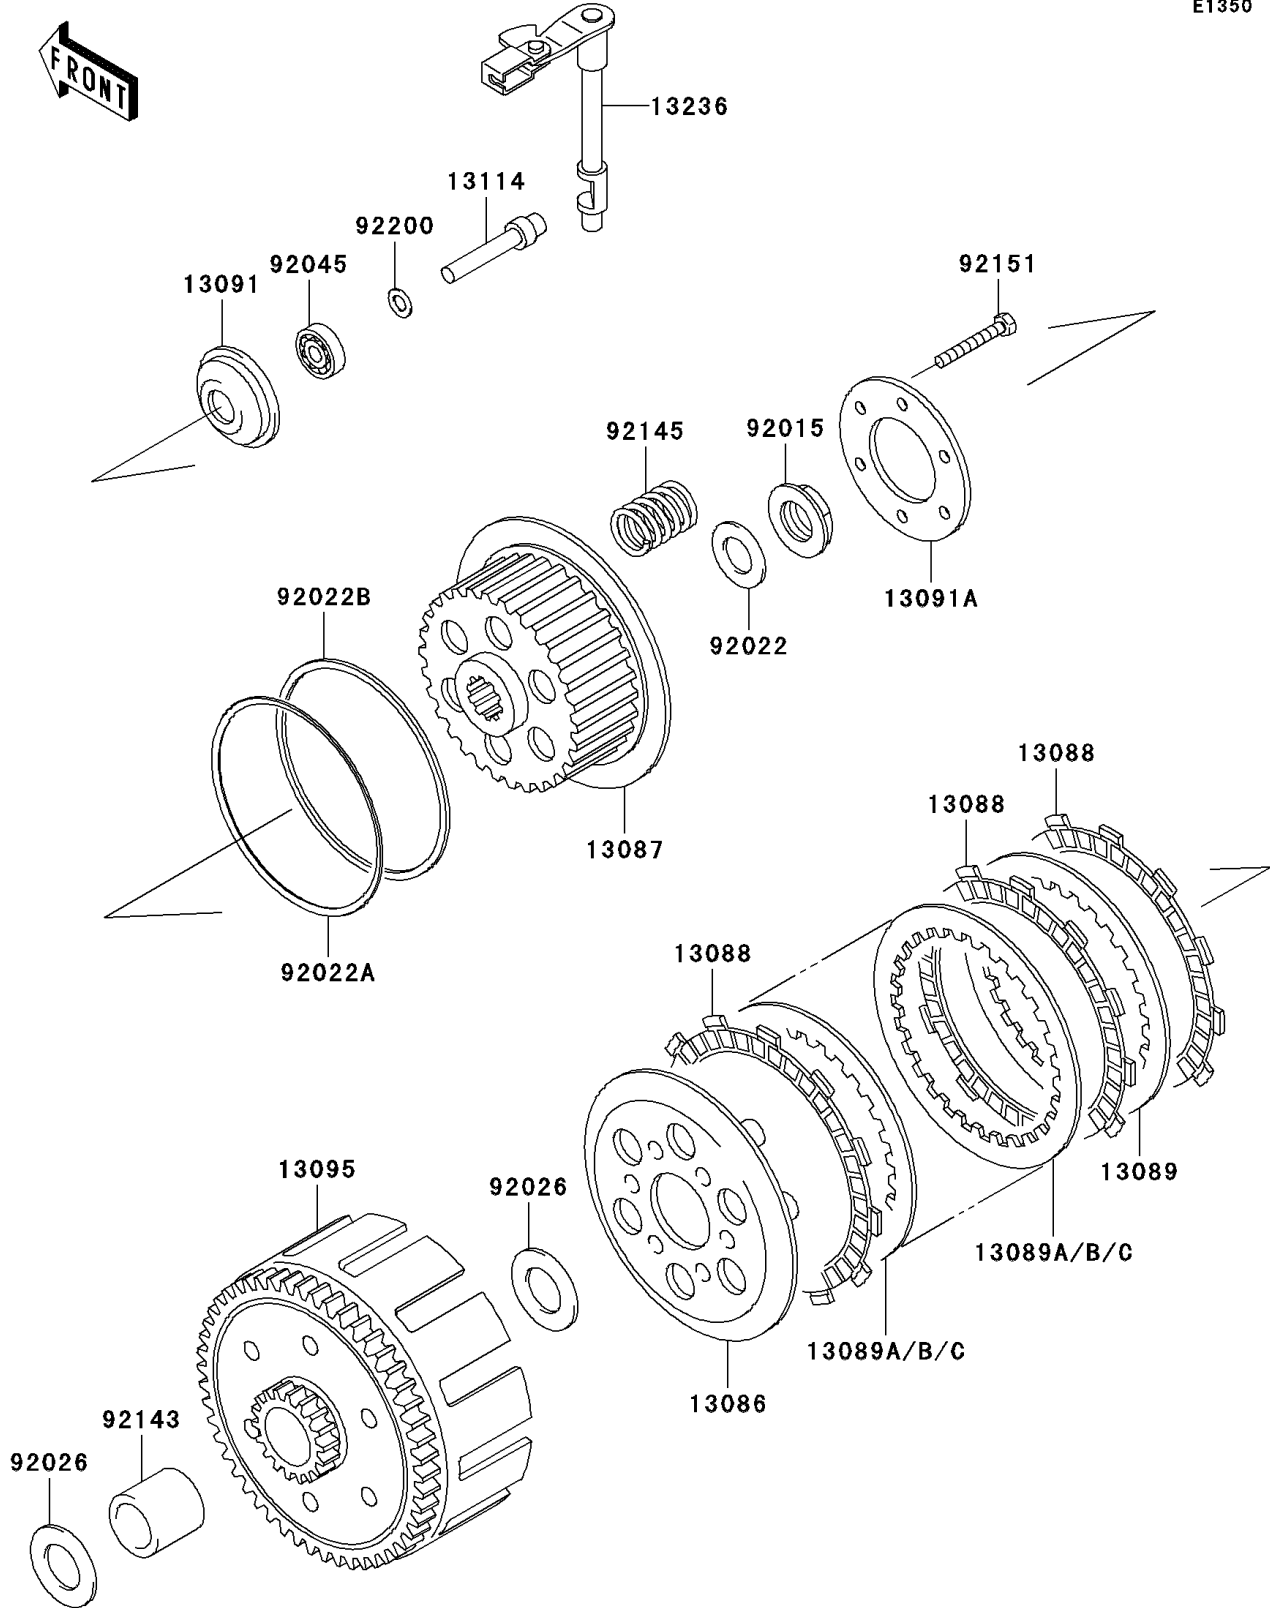

2006 KLX250S PARTS DIAGRAM

Clutch

E1350

2006 KLX250S PARTS LIST

Clutch

ITEM NAME	PART NUMBER	QUANTITY
-----------	-------------	----------