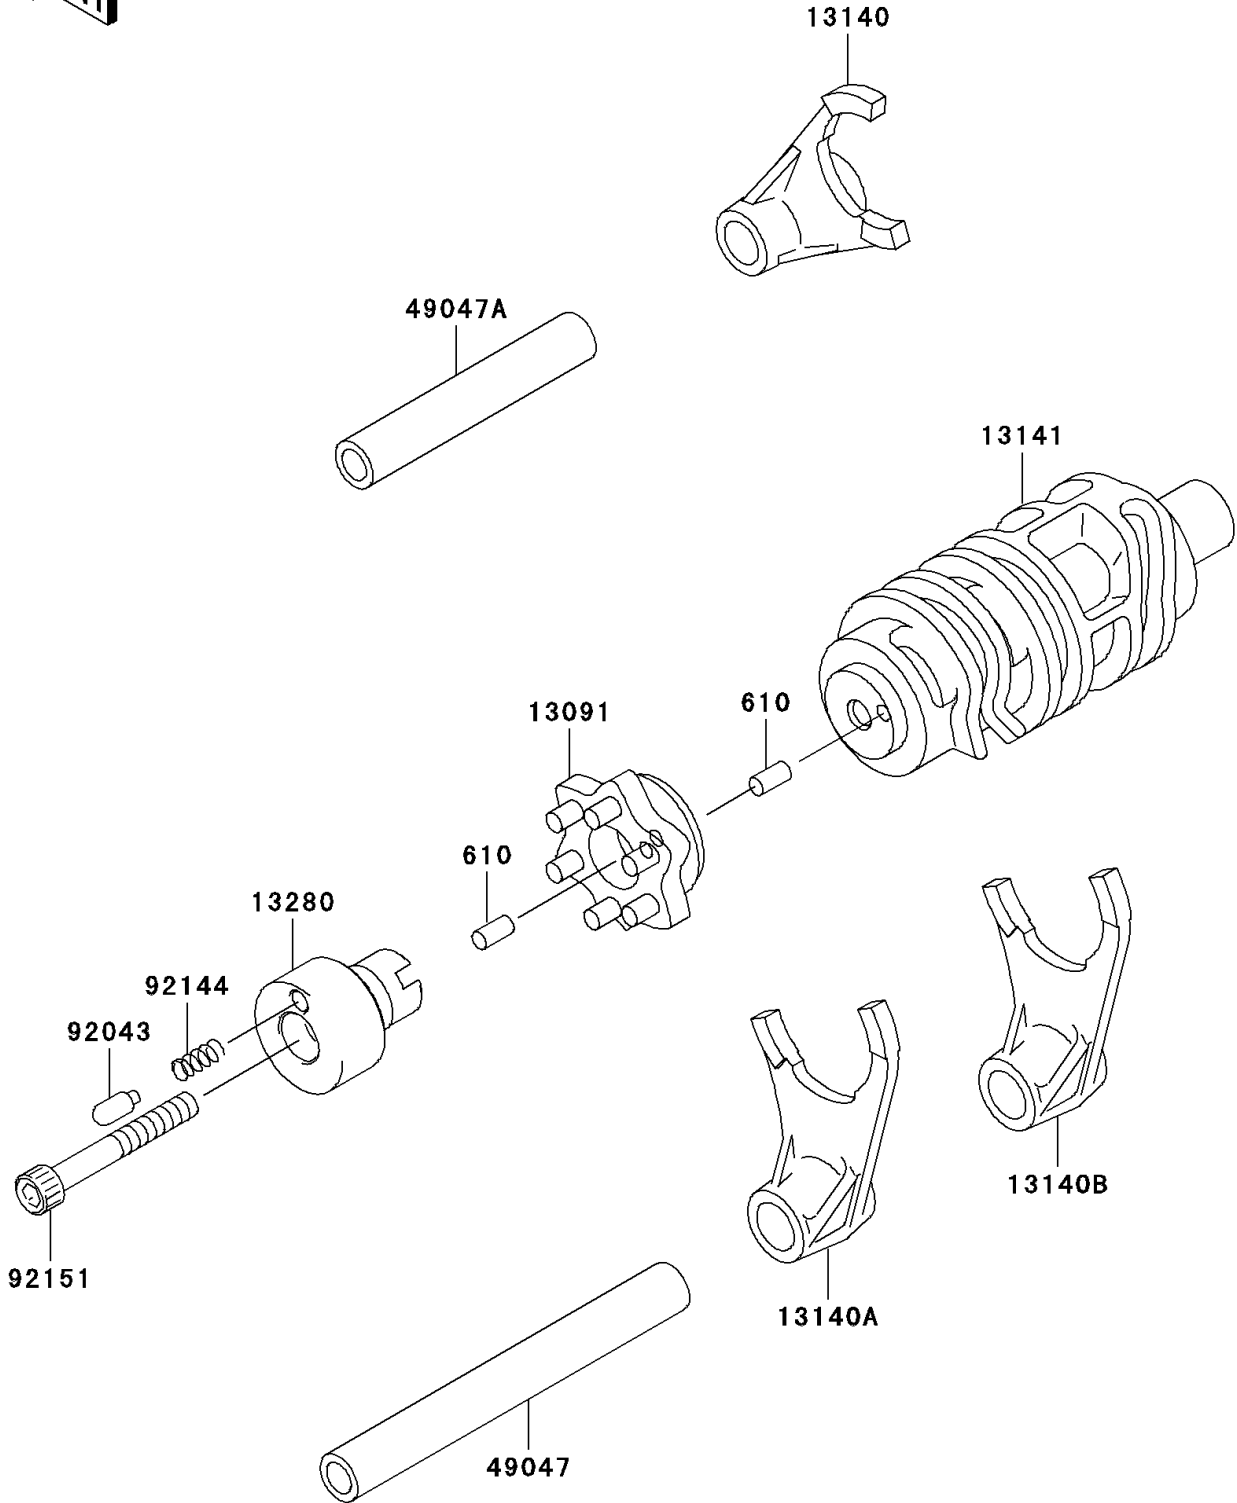

2006 KLX250S PARTS DIAGRAM

Gear Change Drum/Shift Fork(s)

E1362

2006 KLX250S PARTS LIST

Gear Change Drum/Shift Fork(s)

ITEM NAME	PART NUMBER	QUANTITY
ROLLER,4X8 (Ref # 610)	610A0408	2
HOLDER,CHANGE DRUM (Ref # 13091)	13091-1856	1
FORK-SHIFT,5TH&TOP (Ref # 13140)	13140-1216	1
FORK-SHIFT,2ND&3RD (Ref # 13140A)	13140-1217	1
FORK-SHIFT,LOW&4TH (Ref # 13140B)	13140-1218	1
DRUM-CHANGE (Ref # 13141)	13141-1198	1
HOLDER (Ref # 13280)	13280-1214	1
ROD-SHIFT,L=106.7 (Ref # 49047)	49047-1056	1
ROD-SHIFT,L=71.7 (Ref # 49047A)	49047-1057	1
PIN (Ref # 92043)	92043-1523	1
SPRING (Ref # 92144)	92144-1245	1
BOLT,SOCKET,6X45 (Ref # 92151)	92151-1471	1