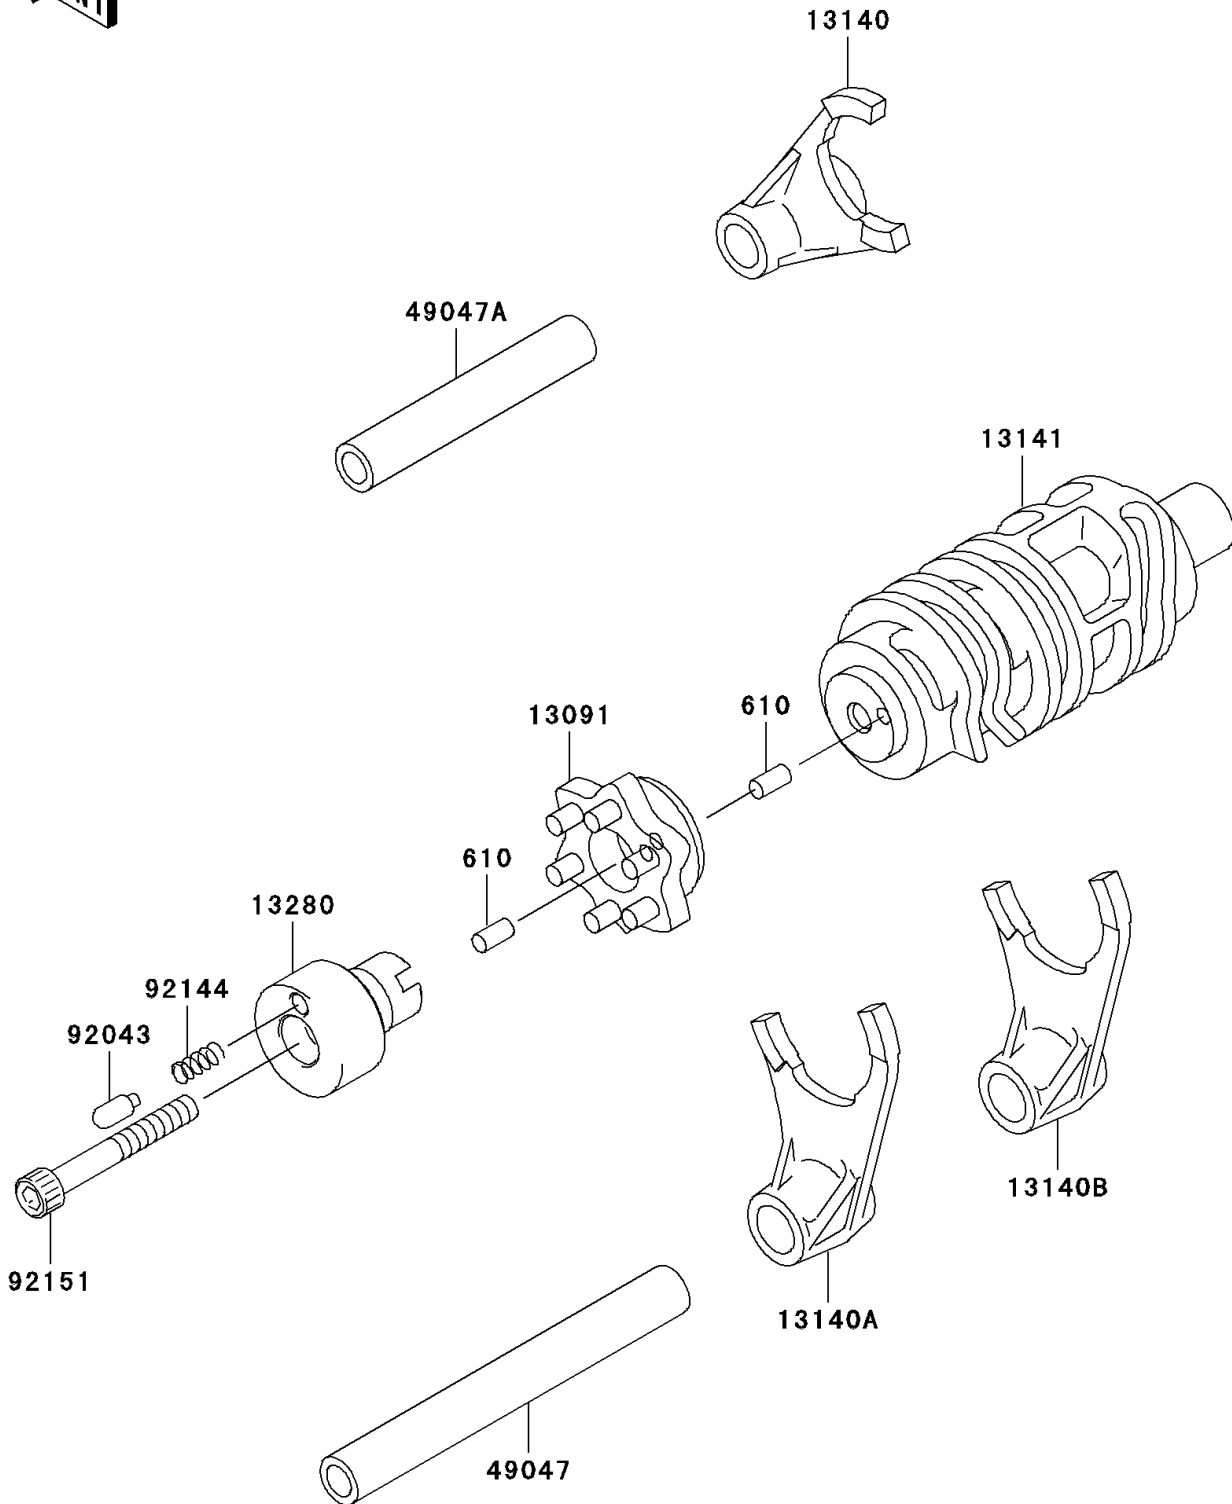

# 2006 KLX250S PARTS DIAGRAM

Gear Change Drum/Shift Fork(s)

E1362

## 2006 KLX250S PARTS LIST

### Gear Change Drum/Shift Fork(s)

ITEM NAME	PART NUMBER	QUANTITY
ROLLER,4X8 (Ref # 610)	610A0408	2
HOLDER,CHANGE DRUM (Ref # 13091)	13091-1856	1
FORK-SHIFT,5TH&TOP (Ref # 13140)	13140-1216	1
FORK-SHIFT,2ND&3RD (Ref # 13140A)	13140-1217	1
FORK-SHIFT,LOW&4TH (Ref # 13140B)	13140-1218	1
DRUM-CHANGE (Ref # 13141)	13141-1198	1
HOLDER (Ref # 13280)	13280-1214	1
ROD-SHIFT,L=106.7 (Ref # 49047)	49047-1056	1
ROD-SHIFT,L=71.7 (Ref # 49047A)	49047-1057	1
PIN (Ref # 92043)	92043-1523	1
SPRING (Ref # 92144)	92144-1245	1
BOLT,SOCKET,6X45 (Ref # 92151)	92151-1471	1