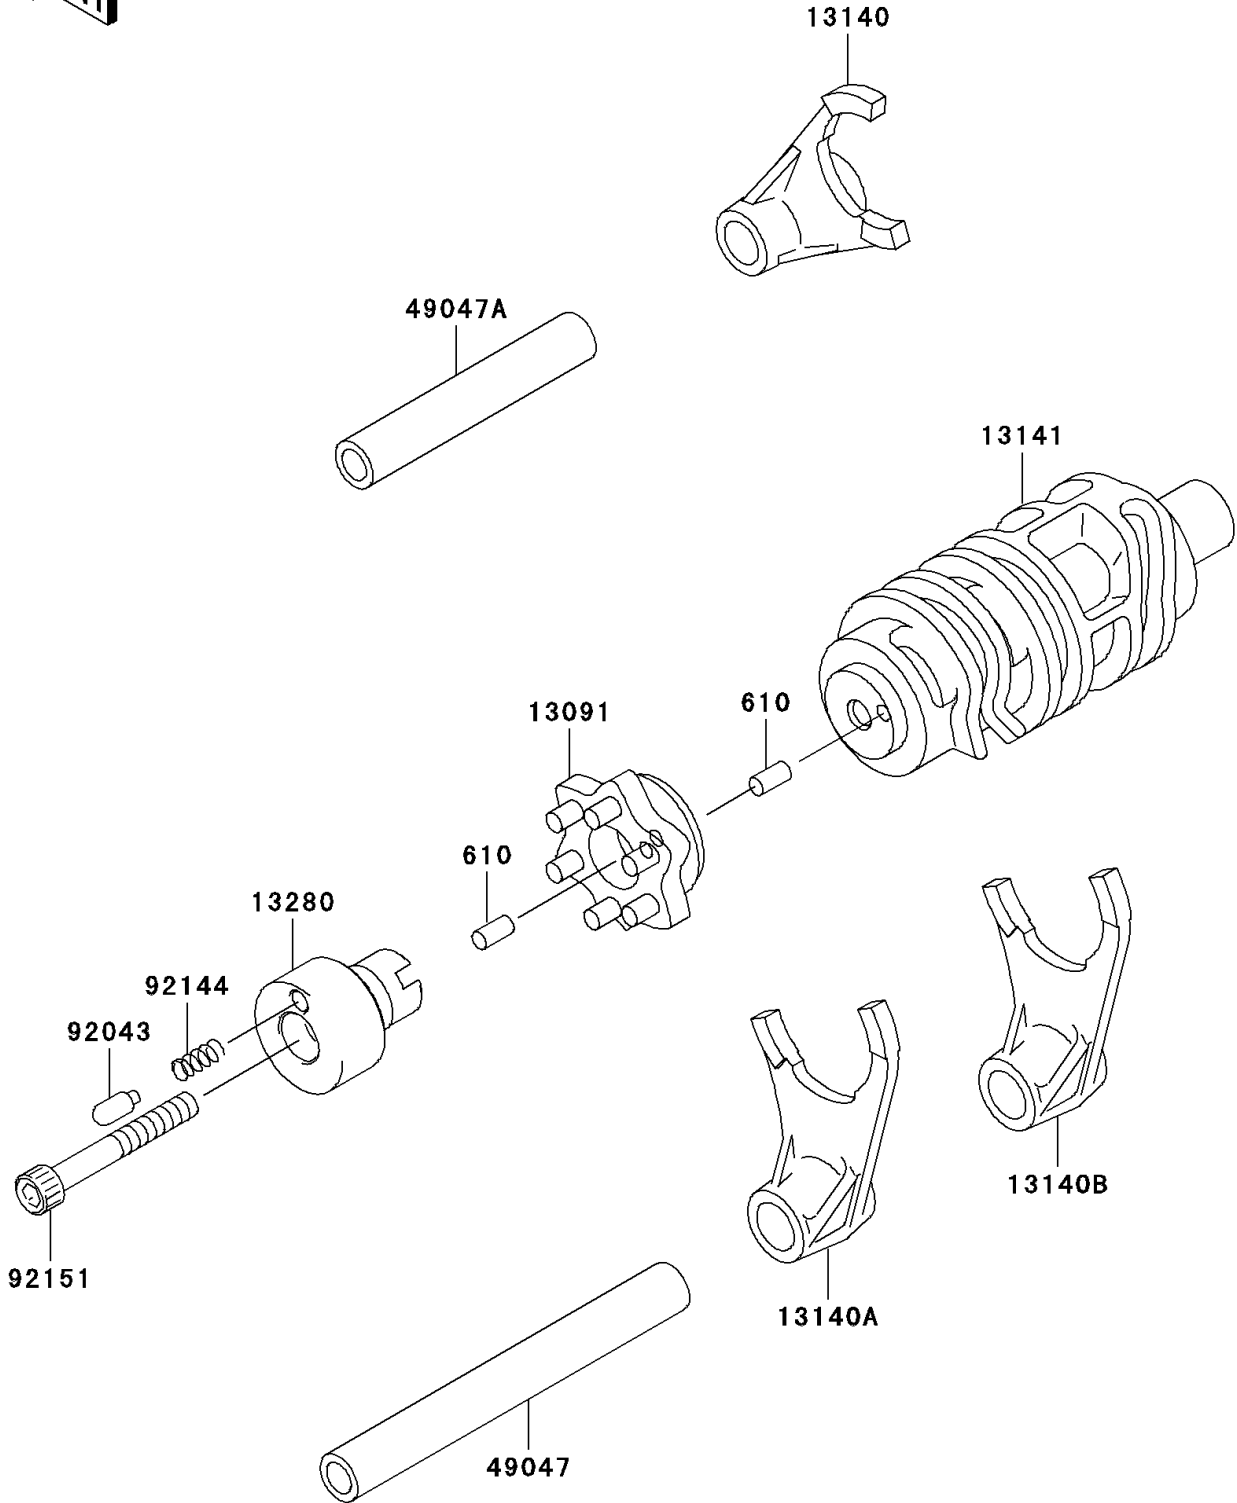

2007 KLX250S PARTS DIAGRAM

Gear Change Drum/Shift Fork(s)

E1362

2007 KLX250S PARTS LIST

Gear Change Drum/Shift Fork(s)

ITEM NAME	PART NUMBER	QUANTITY
ROLLER,4X8 (Ref # 610)	610A0408	2
HOLDER,CHANGE DRUM (Ref # 13091)	13091-1856	1
FORK-SHIFT,5TH&TOP (Ref # 13140)	13140-1216	1
FORK-SHIFT,2ND&3RD (Ref # 13140A)	13140-1217	1
FORK-SHIFT,LOW&4TH (Ref # 13140B)	13140-1218	1
DRUM-CHANGE (Ref # 13141)	13141-1198	1
HOLDER (Ref # 13280)	13280-1214	1
ROD-SHIFT,L=106.7 (Ref # 49047)	49047-1056	1
ROD-SHIFT,L=71.7 (Ref # 49047A)	49047-1057	1
PIN (Ref # 92043)	92043-1523	1
SPRING (Ref # 92144)	92144-1245	1
BOLT,SOCKET,6X45 (Ref # 92151)	92151-1471	1