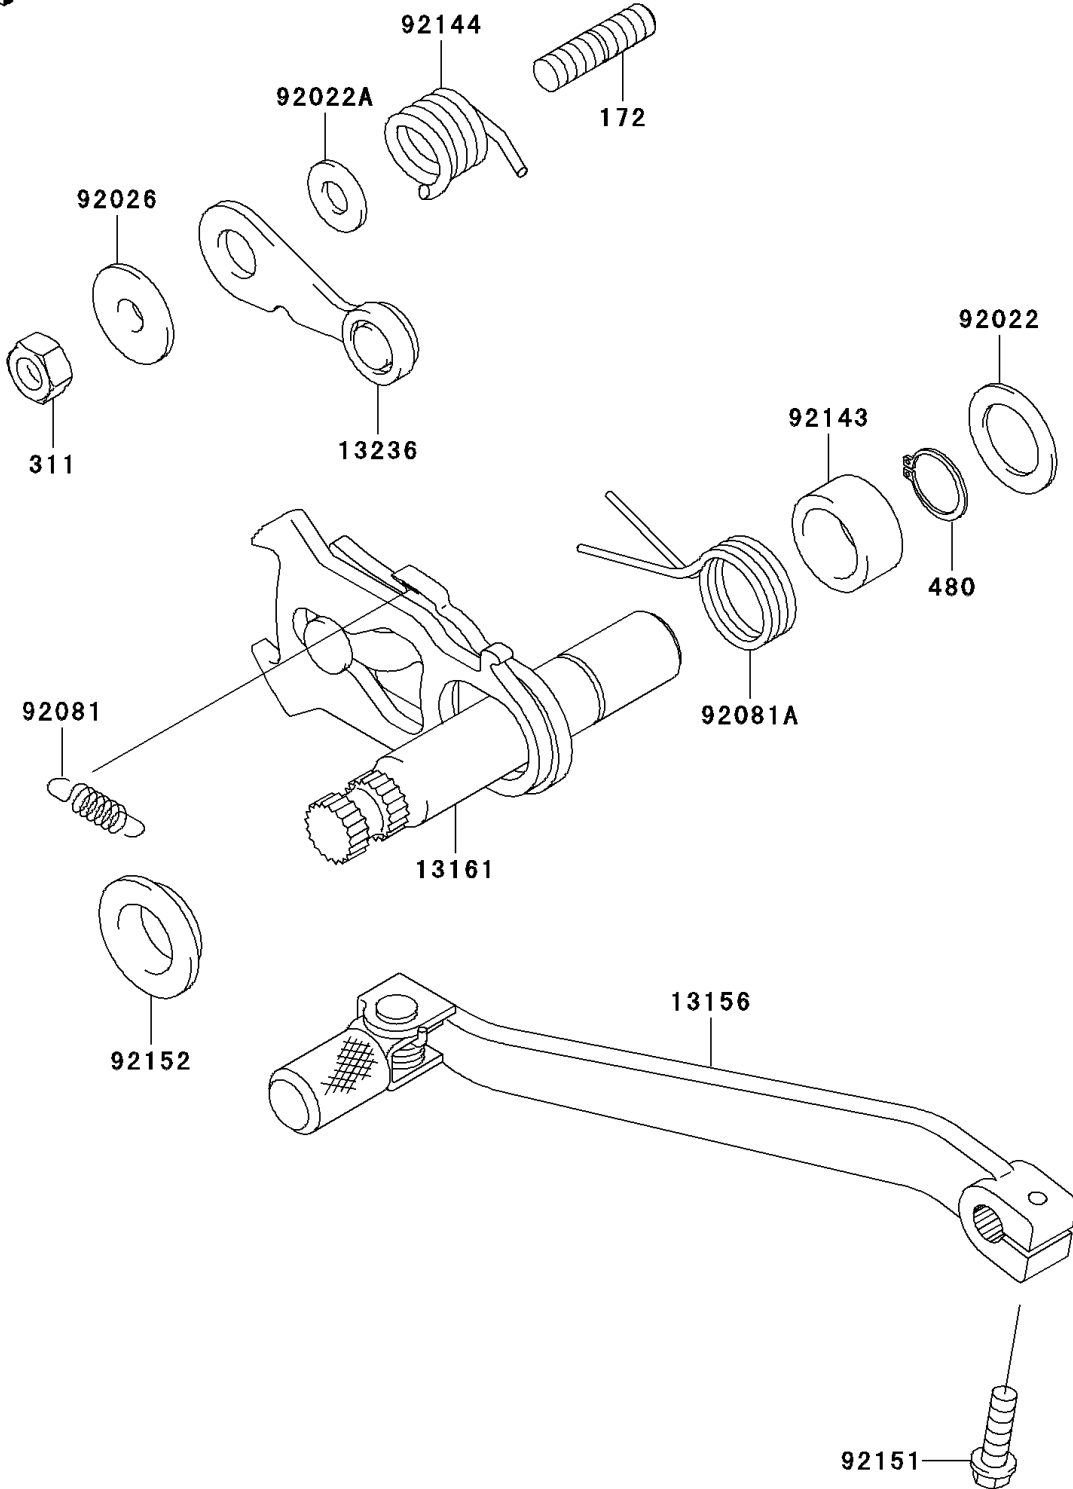

2006 KLX250S PARTS DIAGRAM

Gear Change Mechanism

E1370

2006 KLX250S PARTS LIST

Gear Change Mechanism

ITEM NAME	PART NUMBER	QUANTITY
-----------	-------------	----------