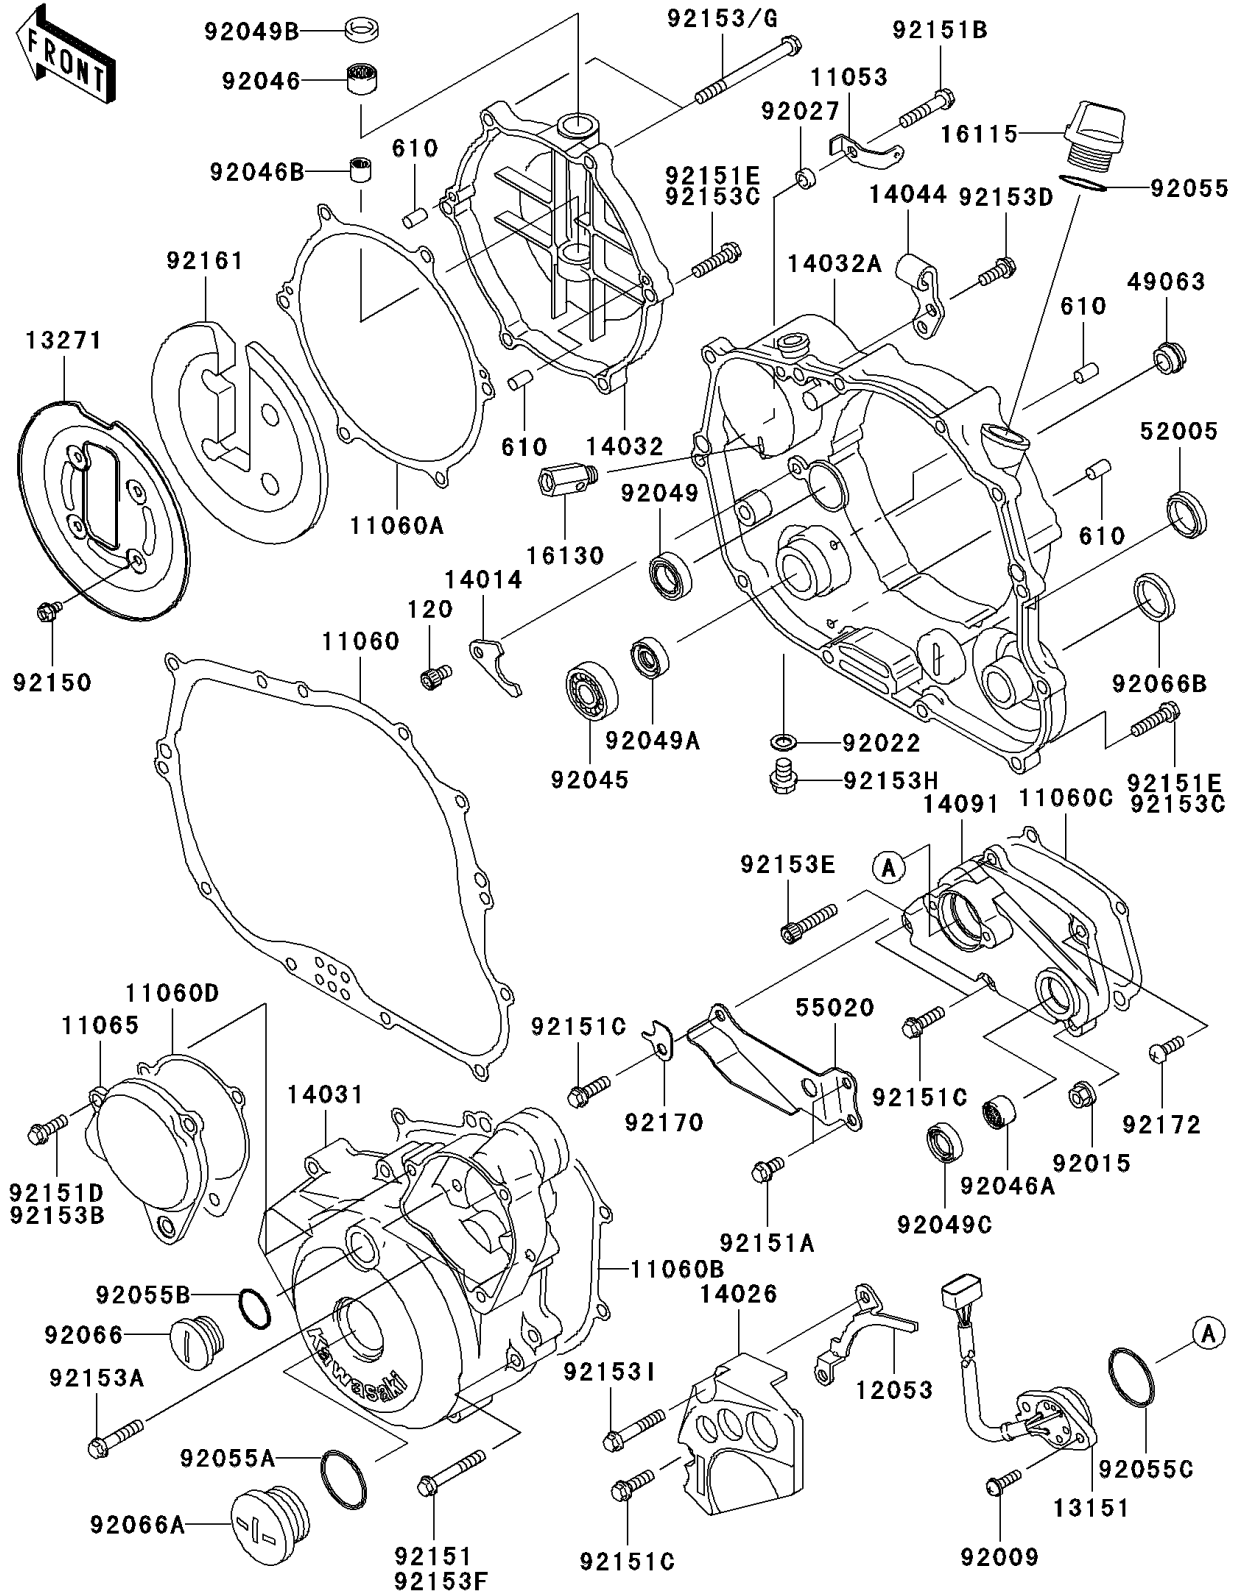

2006 KLX250S PARTS DIAGRAM

Engine Cover(s)

E1431

2006 KLX250S PARTS LIST

Engine Cover(s)

ITEM NAME	PART NUMBER	QUANTITY
BRACKET (Ref # 11053)	11053-1656	1
GASKET,CLUTCH COVER INNER (Ref # 11060)	11060-1324	1
GASKET,CLUTCH COVER OUTER (Ref # 11060A)	11060-1325	1
GASKET,GENERATOR COVER (Ref # 11060B)	11060-1326	1
GASKET,TRANSMISSION COVER (Ref # 11060C)	11060-1327	1
GASKET,CAP (Ref # 11060D)	11060-1641	1
CAP,GENERATOR COVER (Ref # 11065)	11065-0103	1
GUIDE-CHAIN (Ref # 12053)	12053-1337	1
SWITCH-COMP (Ref # 13151)	13151-1096	1
PLATE (Ref # 13271)	13271-1567	1
PLATE-POSITION (Ref # 14014)	14014-1062	1
COVER-CHAIN (Ref # 14026)	14026-0027	1
COVER-GENERATOR (Ref # 14031)	14031-0042	1
COVER-CLUTCH,OUTER (Ref # 14032)	14032-0058	1
COVER-CLUTCH,INNER (Ref # 14032A)	14032-0059	1
HOLDER-CABLE (Ref # 14044)	14044-1078	1
COVER (Ref # 14091)	14091-0020	1
CAP-OIL FILLER (Ref # 16115)	16115-1053	1
VALVE-ASSY-RELIEF (Ref # 16130)	16130-1001	1
SEAL-MECHANICAL,WATER (Ref # 49063)	49063-1055	1
GAUGE,OIL LEVEL (Ref # 52005)	52005-1009	1
GUARD (Ref # 55020)	55020-1736	1
SCREW,5X16 (Ref # 92009)	92009-1571	2
NUT,FLANGED,6MM (Ref # 92015)	92015-1193	1
WASHER,8.2X14X1.0 (Ref # 92022)	92022-1488	1
COLLAR,6.5X10.5X4.5 (Ref # 92027)	92027-1885	1
BEARING-BALL,6901 (Ref # 92045)	92045-1246	1
BEARING-NEEDLE,HK1210 (Ref # 92046)	92046-1010	1
BEARING-NEEDLE,HK1312 (Ref # 92046A)	92046-1148	1

2006 KLX250S PARTS LIST

Engine Cover(s)

ITEM NAME	PART NUMBER	QUANTITY
SCREW,6X16 (Ref # 92172)	92172-0223	1