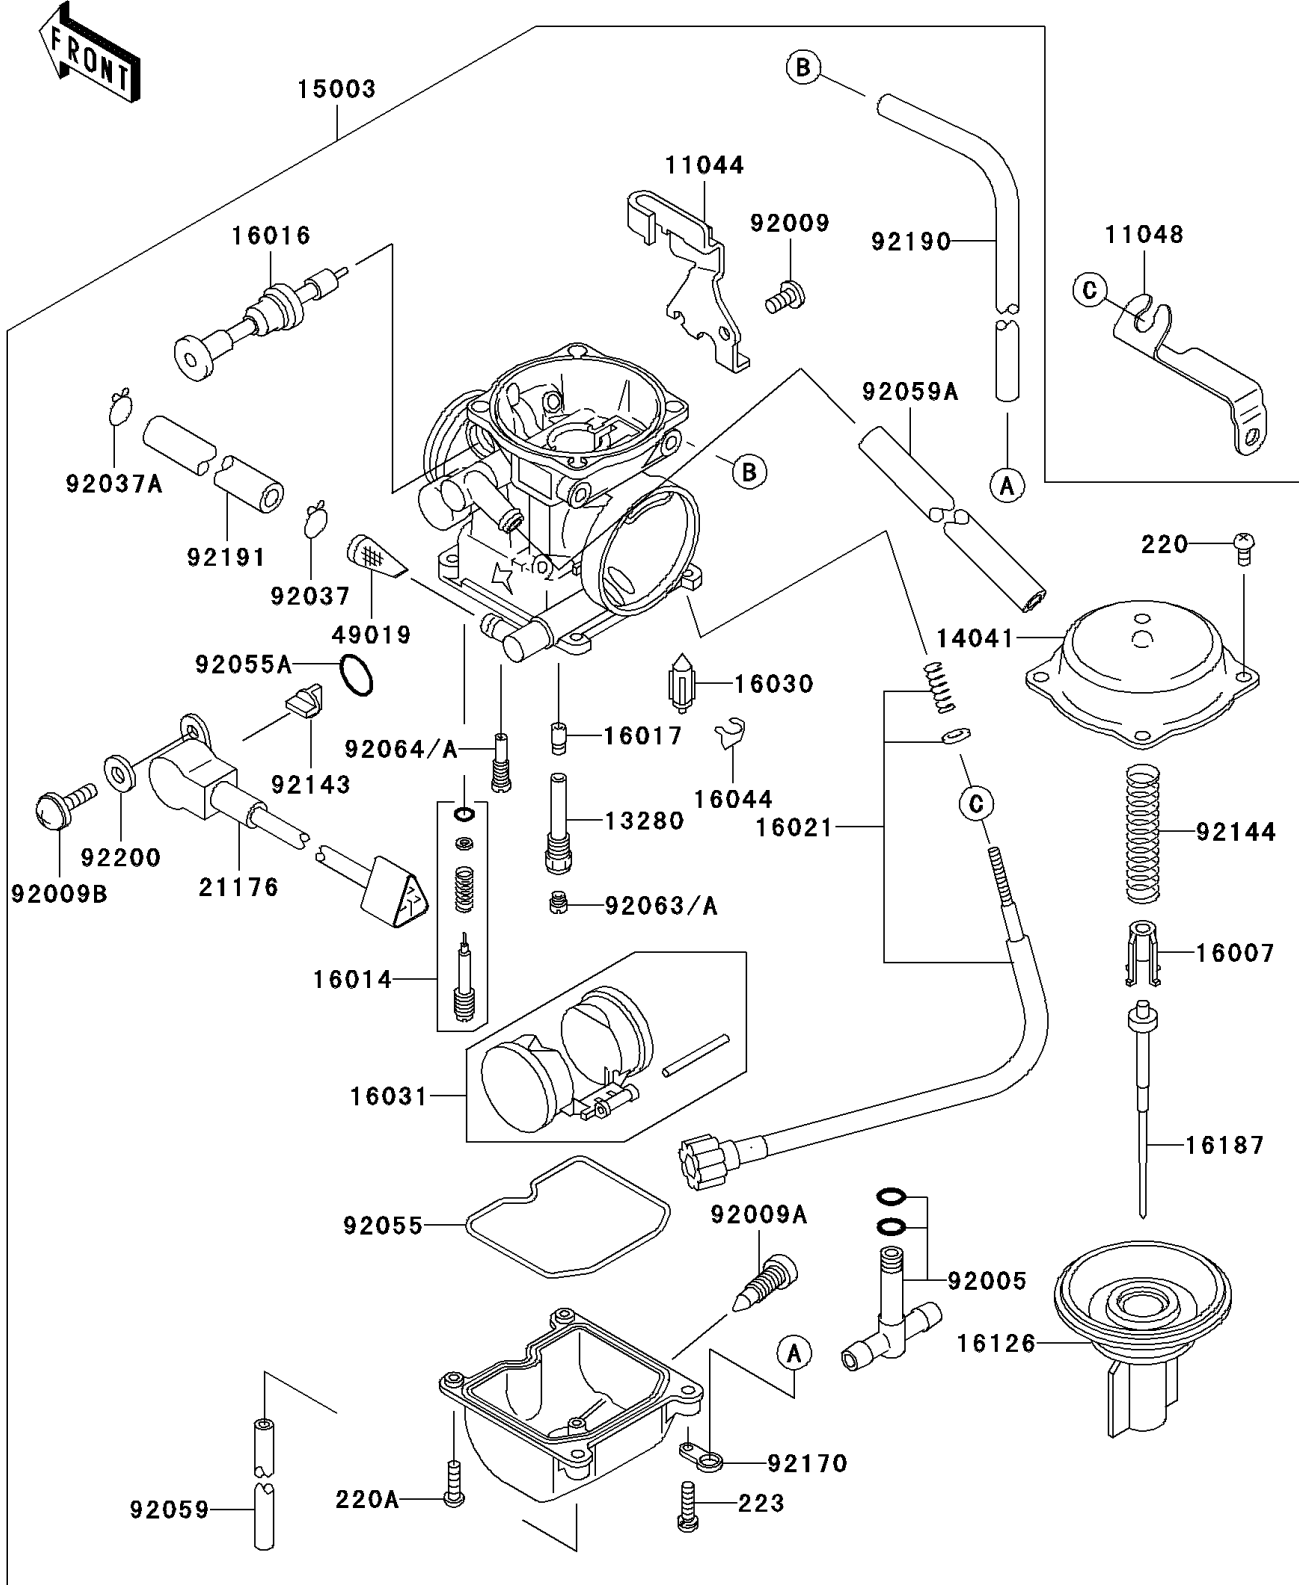

2006 KLX250S PARTS DIAGRAM

Carburetor

E1611

2006 KLX250S PARTS LIST

Carburetor

ITEM NAME	PART NUMBER	QUANTITY
SCREW-PAN-CROS,4X8 (Ref # 220)	220B0408	4
BRACKET,THROTTLE CABLE (Ref # 11044)	11044-1353	1
BRACKET (Ref # 11048)	11048-1818	1
HOLDER,NEEDLE JET (Ref # 13280)	13280-1104	1
COVER-COMP,MIXING,INSIDE (Ref # 14041)	14041-1061	1
CARBURETOR-ASSY,CVK34 (Ref # 15003)	15003-0081	1
SEAT-SPRING,VALVE (Ref # 16007)	16007-1117	1
SCREW-PILOT AIR (Ref # 16014)	16014-1081	1
PLUNGER,STARTER (Ref # 16016)	16016-0013	1
JET-NEEDLE (Ref # 16017)	16017-1439	1
SCREW-THROTTLE STOP (Ref # 16021)	16021-1183	1
VALVE-FLOAT (Ref # 16030)	16030-1007	1
FLOAT (Ref # 16031)	16031-1077	1
CLAMP,FLOAT VALVE (Ref # 16044)	16044-007	1
VALVE,VACUUM (Ref # 16126)	16126-1339	1
NEEDLE-JET,NFKT (Ref # 16187)	16187-0271	1
SENSOR (Ref # 21176)	21176-1078	1
FILTER-FUEL (Ref # 49019)	49019-1097	1
FITTING (Ref # 92005)	92005-1290	1
SCREW,5X10 (Ref # 92009)	92009-1365	1
SCREW,DRAIN,6X0.75 (Ref # 92009A)	92009-1551	1
SCREW (Ref # 92009B)	92009-1781	2
CLAMP,FUEL TUBE (Ref # 92037)	92037-1075	1
CLAMP,TUBE (Ref # 92037A)	92037-1531	1
RING-O,FLOAT CHAMBER (Ref # 92055)	92055-1222	1
RING-O,SENSOR (Ref # 92055A)	92055-1574	1
TUBE,3.5X6.5X330 (Ref # 92059)	92059-1110	1
TUBE,6.5X9.5X350 (Ref # 92059A)	92059-1237	1
JET-MAIN,#118 (Ref # 92063)	92063-1071	1

2006 KLX250S PARTS LIST

Carburetor

ITEM NAME	PART NUMBER	QUANTITY
JET-MAIN,#115 (Ref # 92063A)	92063-1118	AR
JET-PILOT,#32 (Ref # 92064)	92064-0012	AR
JET-PILOT,#35 (Ref # 92064A)	92064-1209	1
COLLAR (Ref # 92143)	92143-1907	1
SPRING,VACUUM VALVE (Ref # 92144)	92144-1538	1
CLAMP,TUBE (Ref # 92170)	92170-1496	1
TUBE,5X8X430 (Ref # 92190)	92190-1560	1
TUBE (Ref # 92191)	92191-1689	1
WASHER (Ref # 92200)	92200-1369	2
SCREW-PAN-CROS,4X14 (Ref # 220A)	220D0414	3
SCREW-PAN-WS-CROS,4X16 (Ref # 223)	223D0416	1