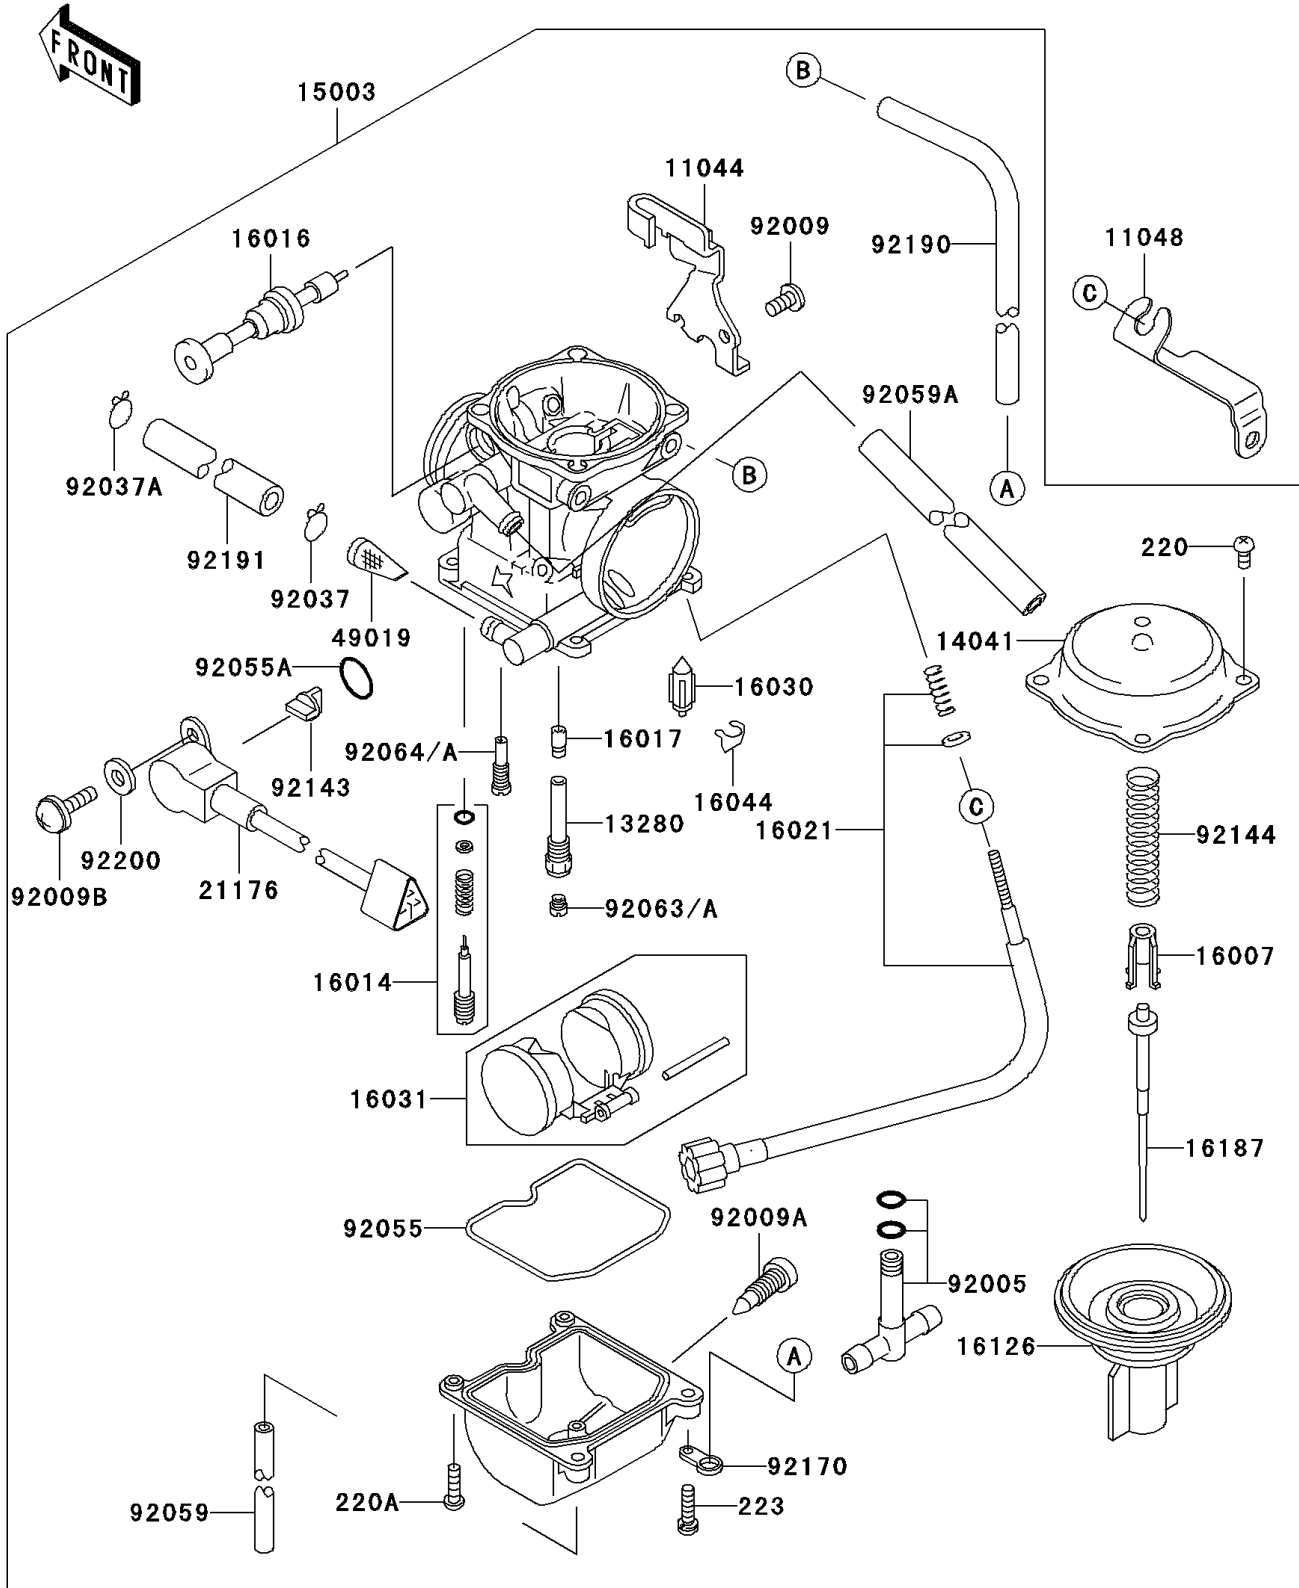

2006 KLX250S PARTS DIAGRAM

Carburetor

E1611

2006 KLX250S PARTS LIST

Carburetor

ITEM NAME	PART NUMBER	QUANTITY
SCREW-PAN-CROS,4X8 (Ref # 220)	220B0408	4
BRACKET,THROTTLE CABLE (Ref # 11044)	11044-1353	1
BRACKET (Ref # 11048)	11048-1818	1
HOLDER,NEEDLE JET (Ref # 13280)	13280-1104	1
COVER-COMP,MIXING,INSIDE (Ref # 14041)	14041-1061	1
CARBURETOR-ASSY,CVK34 (Ref # 15003)	15003-0081	1
SEAT-SPRING,VALVE (Ref # 16007)	16007-1117	1
SCREW-PILOT AIR (Ref # 16014)	16014-1081	1
PLUNGER,STARTER (Ref # 16016)	16016-0013	1
JET-NEEDLE (Ref # 16017)	16017-1439	1
SCREW-THROTTLE STOP (Ref # 16021)	16021-1183	1
VALVE-FLOAT (Ref # 16030)	16030-1007	1
FLOAT (Ref # 16031)	16031-1077	1
CLAMP,FLOAT VALVE (Ref # 16044)	16044-007	1
VALVE,VACUUM (Ref # 16126)	16126-1339	1
NEEDLE-JET,NFKT (Ref # 16187)	16187-0271	1
SENSOR (Ref # 21176)	21176-1078	1
FILTER-FUEL (Ref # 49019)	49019-1097	1
FITTING (Ref # 92005)	92005-1290	1
SCREW,5X10 (Ref # 92009)	92009-1365	1
SCREW,DRAIN,6X0.75 (Ref # 92009A)	92009-1551	1
SCREW (Ref # 92009B)	92009-1781	2
CLAMP,FUEL TUBE (Ref # 92037)	92037-1075	1
CLAMP,TUBE (Ref # 92037A)	92037-1531	1
RING-O,FLOAT CHAMBER (Ref # 92055)	92055-1222	1
RING-O,SENSOR (Ref # 92055A)	92055-1574	1
TUBE,3.5X6.5X330 (Ref # 92059)	92059-1110	1
TUBE,6.5X9.5X350 (Ref # 92059A)	92059-1237	1
JET-MAIN,#118 (Ref # 92063)	92063-1071	1

2006 KLX250S PARTS LIST

Carburetor

ITEM NAME	PART NUMBER	QUANTITY
JET-MAIN,#115 (Ref # 92063A)	92063-1118	AR
JET-PILOT,#32 (Ref # 92064)	92064-0012	AR
JET-PILOT,#35 (Ref # 92064A)	92064-1209	1
COLLAR (Ref # 92143)	92143-1907	1
SPRING,VACUUM VALVE (Ref # 92144)	92144-1538	1
CLAMP,TUBE (Ref # 92170)	92170-1496	1
TUBE,5X8X430 (Ref # 92190)	92190-1560	1
TUBE (Ref # 92191)	92191-1689	1
WASHER (Ref # 92200)	92200-1369	2
SCREW-PAN-CROS,4X14 (Ref # 220A)	220D0414	3
SCREW-PAN-WS-CROS,4X16 (Ref # 223)	223D0416	1