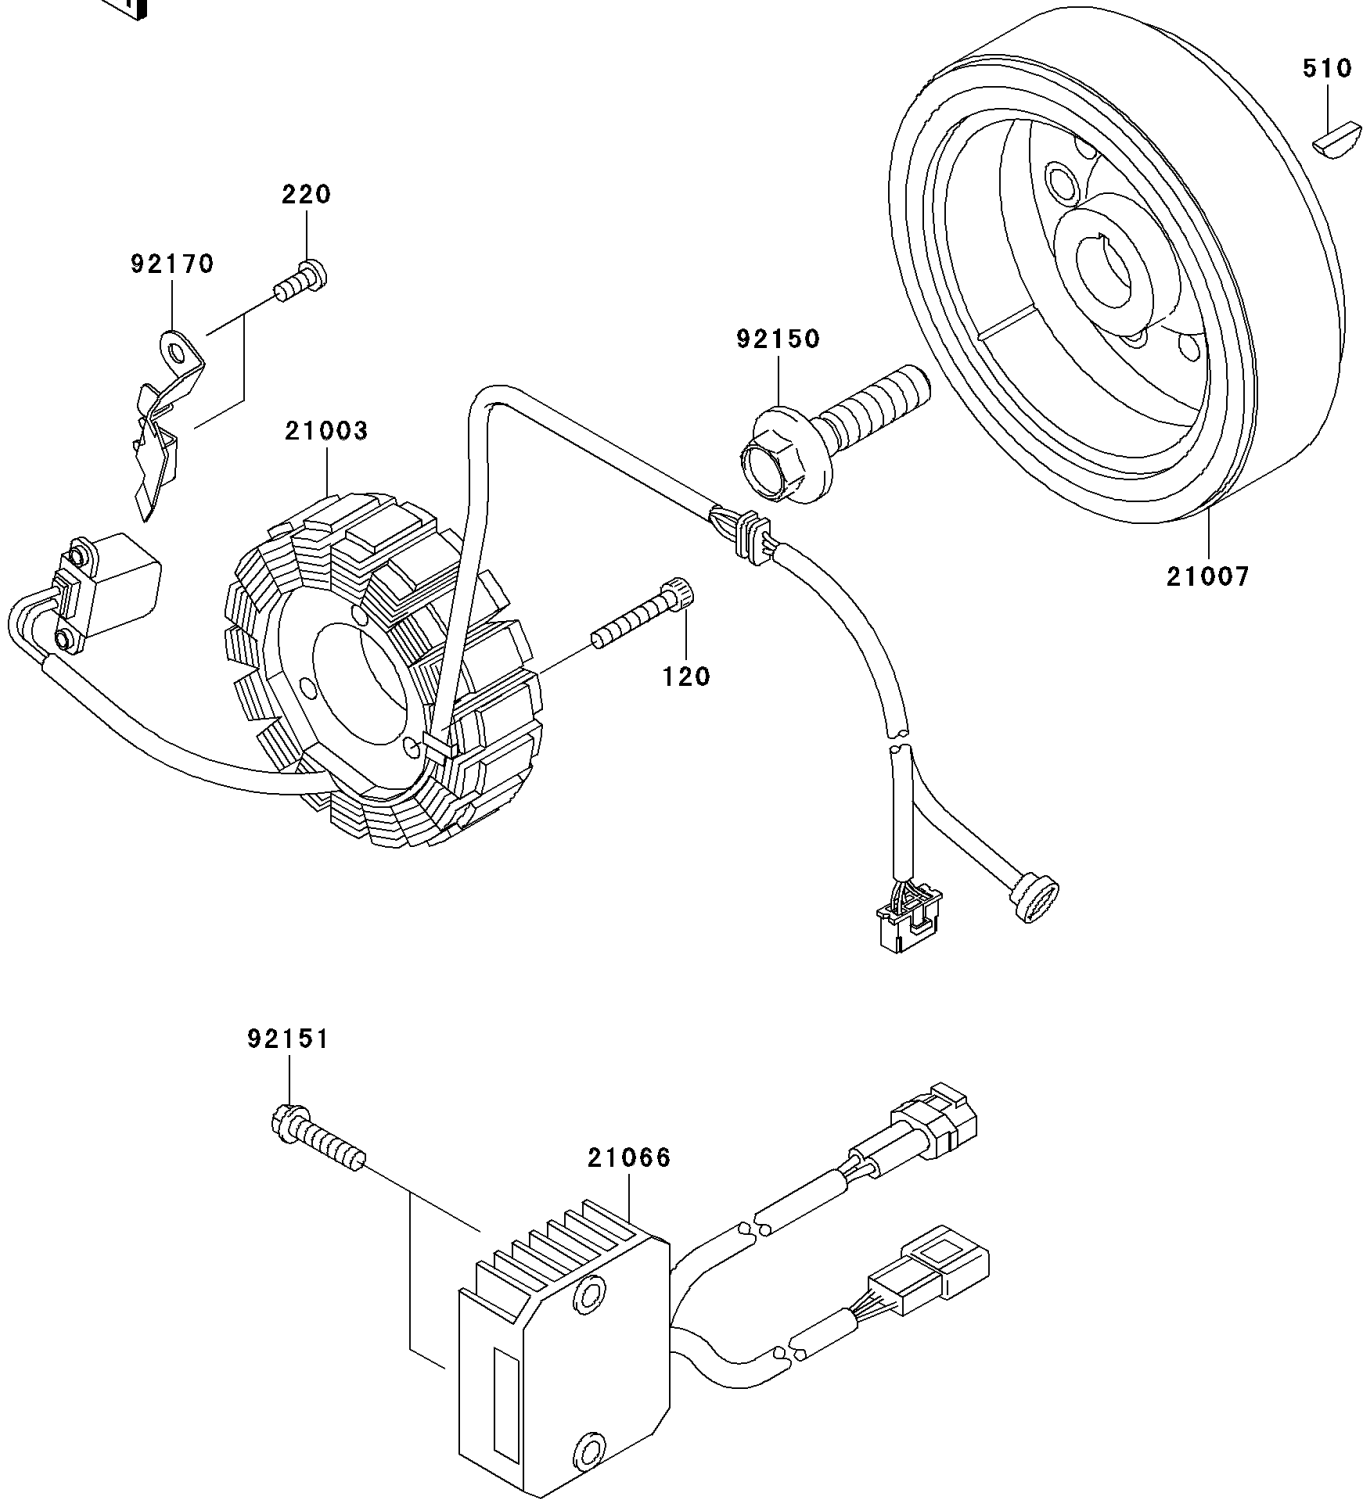

2006 KLX250S PARTS DIAGRAM

Generator

E1810

2006 KLX250S PARTS LIST

Generator

ITEM NAME	PART NUMBER	QUANTITY
BOLT-SOCKET,5X30 (Ref # 120)	120P0530	3
SCREW-PAN-CROS,5X12 (Ref # 220)	220B0512	2
KEY-WOODRUFF (Ref # 510)	510A3100	1
STATOR (Ref # 21003)	21003-1386	1
ROTOR,MAGNETO (Ref # 21007)	21007-1273	1
REGULATOR-VOLTAGE (Ref # 21066)	21066-1093	1
BOLT,12X50 (Ref # 92150)	92150-1708	1
BOLT,FLANGED-SMALL,6X25 (Ref # 92151)	92151-1930	2
CLAMP (Ref # 92170)	92170-1346	1