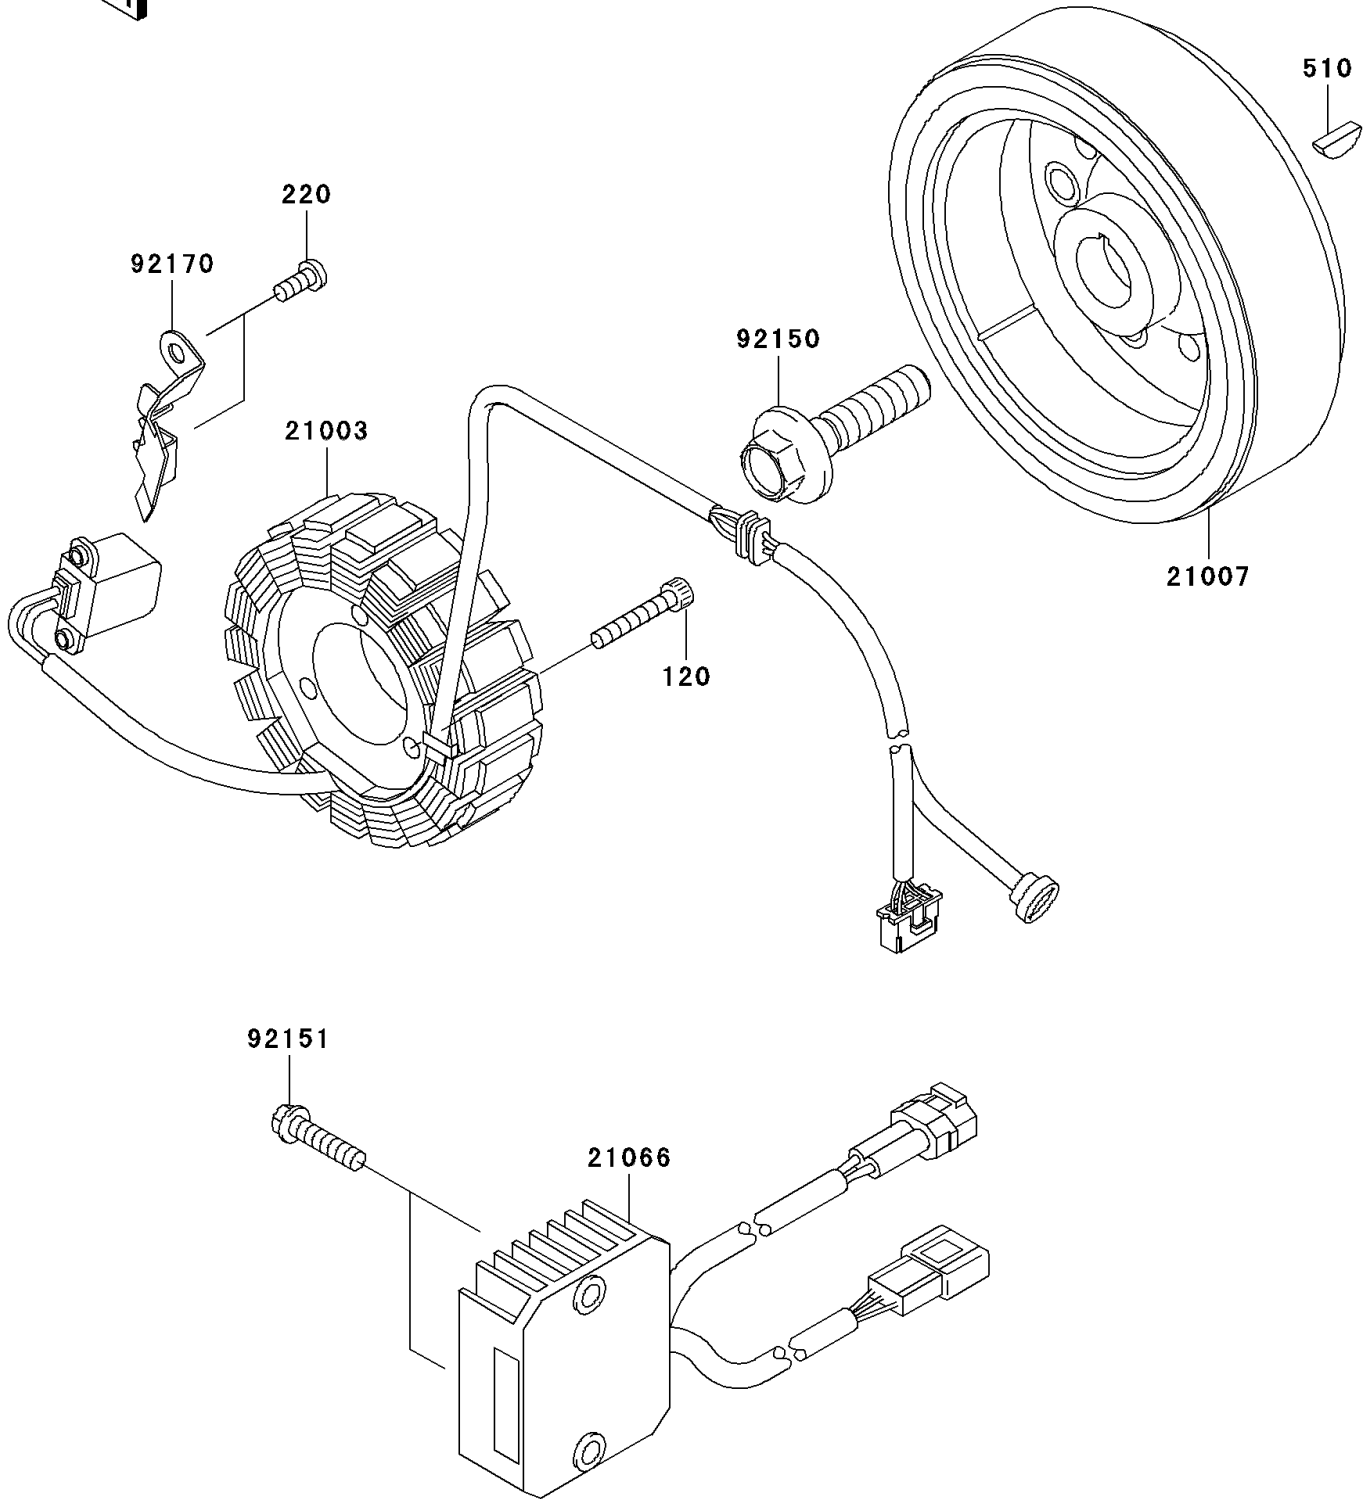

# 2006 KLX250S PARTS DIAGRAM

Generator

E1810

## 2006 KLX250S PARTS LIST

### Generator

ITEM NAME	PART NUMBER	QUANTITY
BOLT-SOCKET,5X30 (Ref # 120)	120P0530	3
SCREW-PAN-CROS,5X12 (Ref # 220)	220B0512	2
KEY-WOODRUFF (Ref # 510)	510A3100	1
STATOR (Ref # 21003)	21003-1386	1
ROTOR,MAGNETO (Ref # 21007)	21007-1273	1
REGULATOR-VOLTAGE (Ref # 21066)	21066-1093	1
BOLT,12X50 (Ref # 92150)	92150-1708	1
BOLT,FLANGED-SMALL,6X25 (Ref # 92151)	92151-1930	2
CLAMP (Ref # 92170)	92170-1346	1