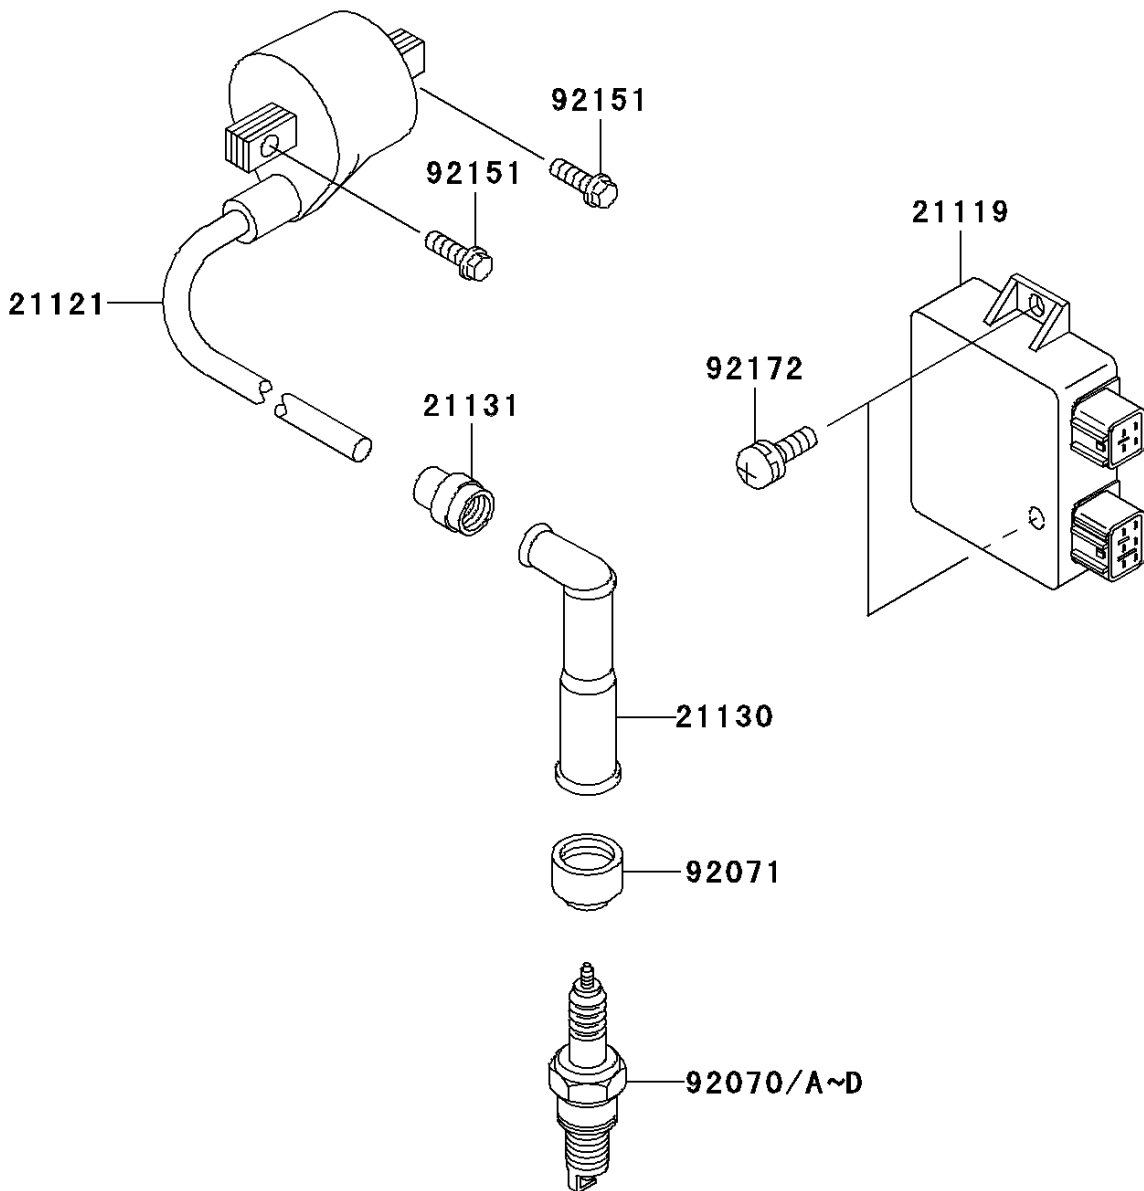

2006 KLX250S PARTS DIAGRAM

Ignition System

E1830

2006 KLX250S PARTS LIST

Ignition System

ITEM NAME	PART NUMBER	QUANTITY
-----------	-------------	----------