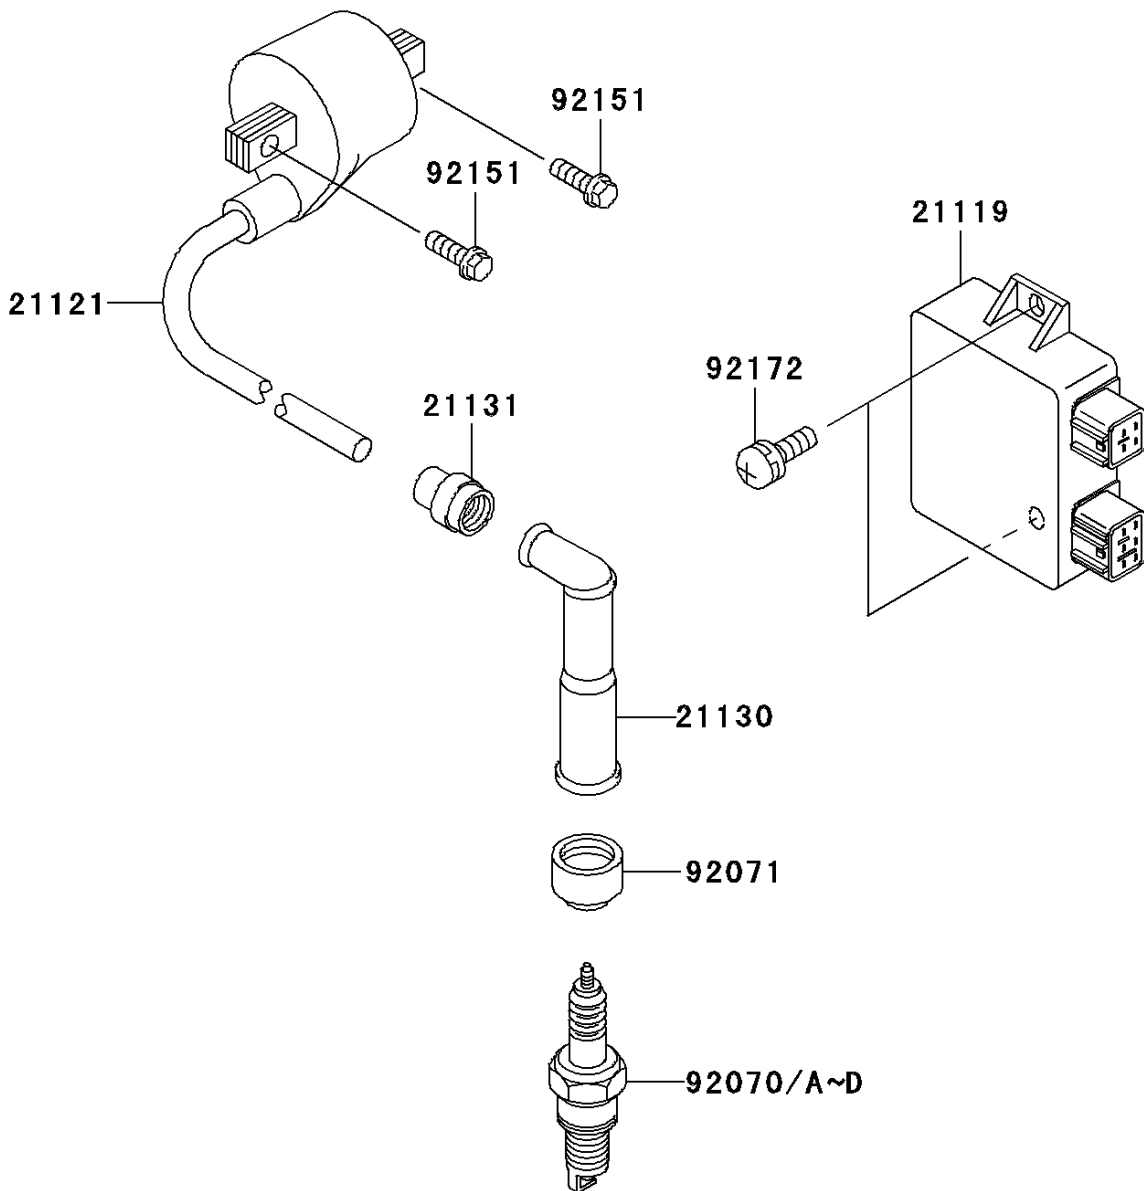

2007 KLX250S PARTS DIAGRAM

Ignition System

E1830

2007 KLX250S PARTS LIST

Ignition System

ITEM NAME	PART NUMBER	QUANTITY
IGNITER (Ref # 21119)	21119-1579	1
COIL-IGNITION (Ref # 21121)	21121-1230	1
CAP-SPARK PLUG (Ref # 21130)	21130-1002	1
GROMMET,HIGH TENSION (Ref # 21131)	21131-005	1
PLUG-SPARK,CR8E(NGK) (Ref # 92070)	92070-0019	1
PLUG-SPARK,U27ESR-N(ND) (Ref # 92070A)		AR
PLUG-SPARK,U24ESR-N(ND) (Ref # 92070B)		1
PLUG-SPARK,CR7E(NGK) (Ref # 92070C)	92070-1209	AR
PLUG-SPARK,CR9E(NGK) (Ref # 92070D)	92070-1266	AR
GROMMET,PLUG CAP (Ref # 92071)	92071-1124	1
BOLT,6X18 (Ref # 92151)	92151-1311	2
SCREW-PAN-WS-CROS,6X10 (Ref # 92172)	92172-0241	2