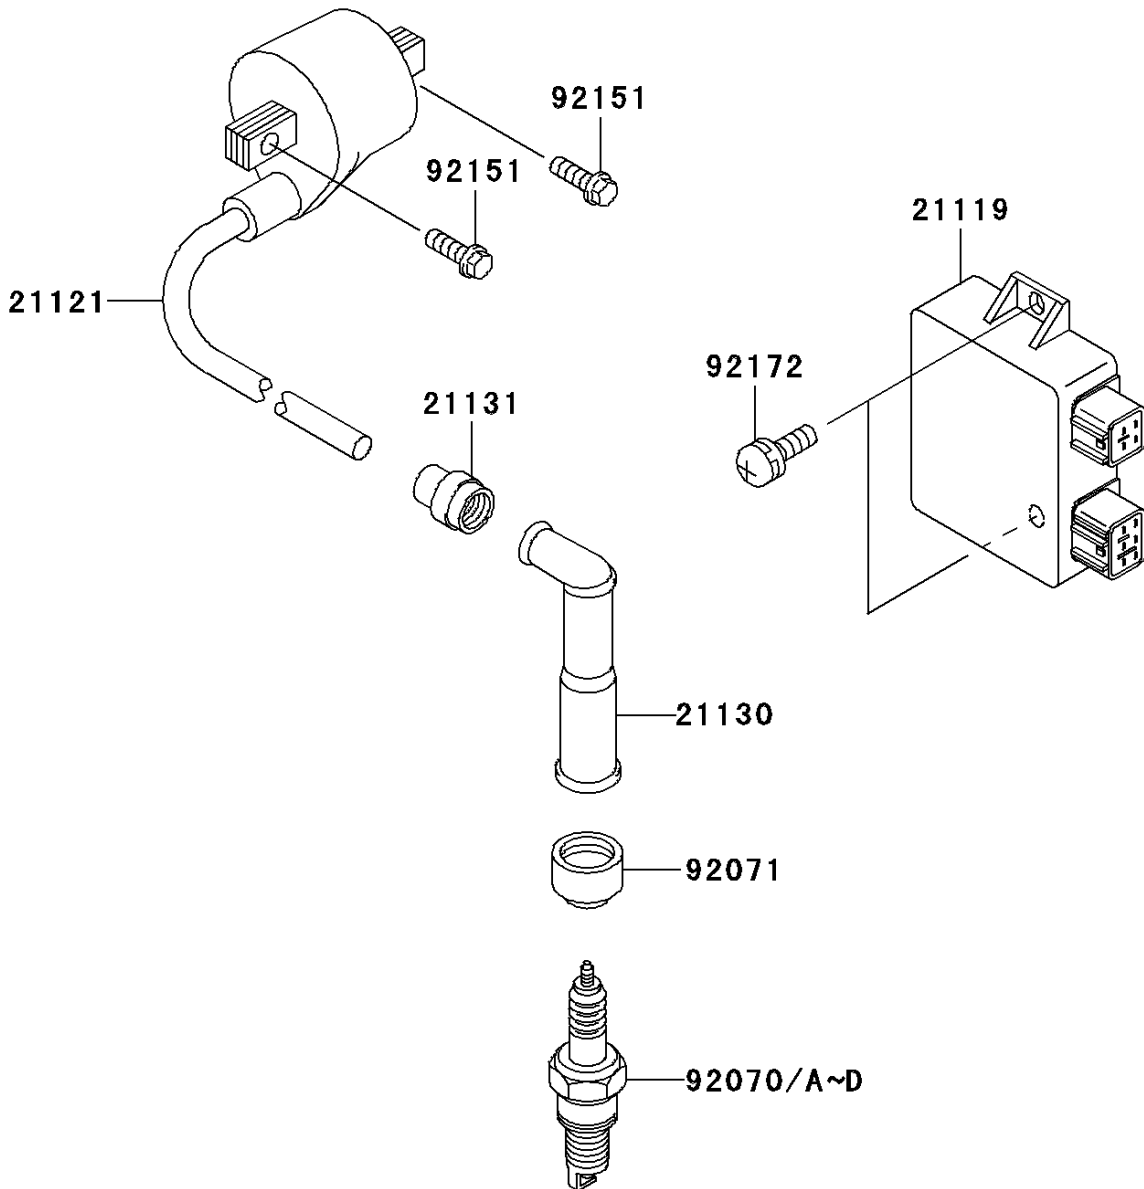

# 2006 KLX250S PARTS DIAGRAM

Ignition System

E1830

# 2006 KLX250S PARTS LIST

Ignition System

ITEM NAME	PART NUMBER	QUANTITY
-----------	-------------	----------