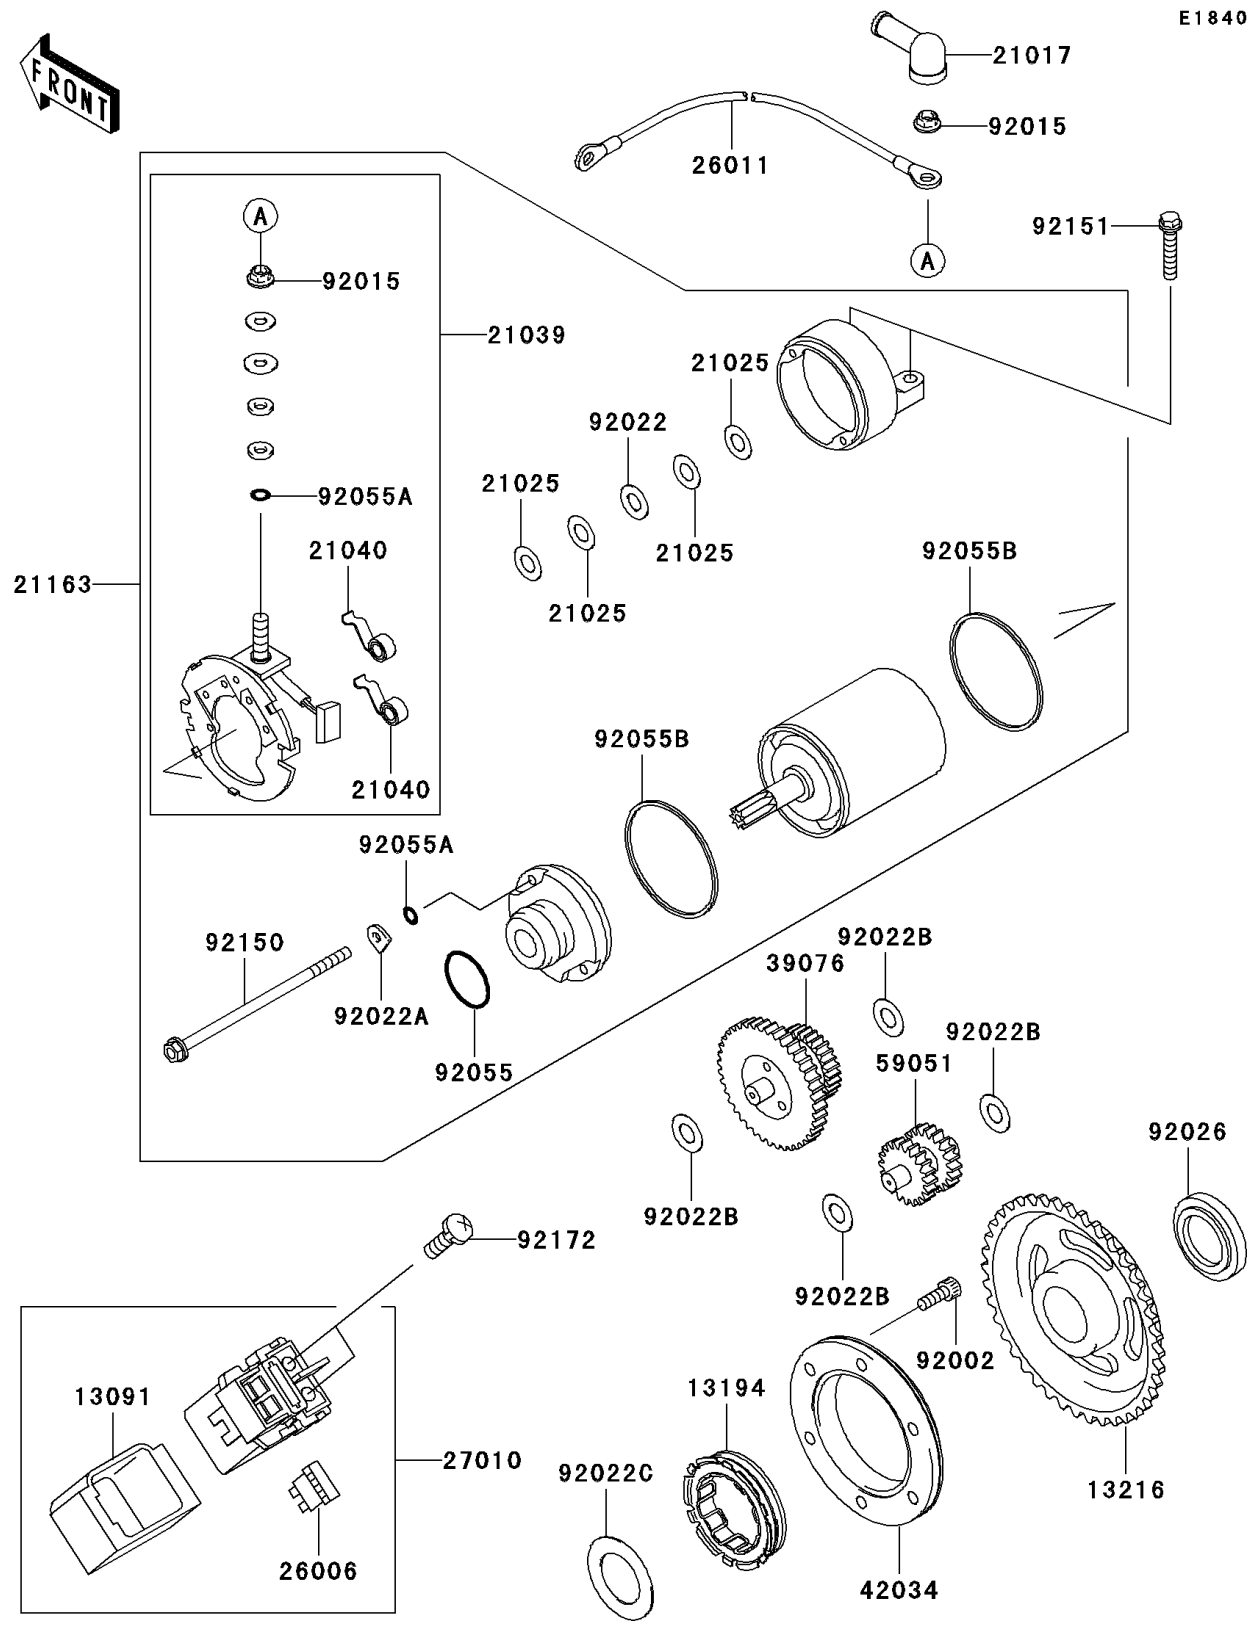

2006 KLX250S PARTS DIAGRAM

Starter Motor

E1840

2006 KLX250S PARTS LIST

Starter Motor

ITEM NAME	PART NUMBER	QUANTITY
HOLDER,SWITCH (Ref # 13091)	13091-1883	1
CLUTCH-ONEWAY (Ref # 13194)	13194-1091	1
GEAR-COMP,ONEWAY CLUTCH (Ref # 13216)	13216-1148	1
GROMMET,STARTER TERMINAL (Ref # 21017)	21017-017	1
WASHER,9.1X18X0.2 (Ref # 21025)	21025-011	AR
BRUSH,CARBON (Ref # 21039)	21039-1062	1
SPRING-BRUSH (Ref # 21040)	21040-1057	2
STARTER-ELECTRIC (Ref # 21163)	21163-1256	1
FUSE,20A-Y (Ref # 26006)	26006-1051	1
WIRE-LEAD (Ref # 26011)	26011-1604	1
SWITCH (Ref # 27010)	27010-1336	1
LIMITER,STARTER IDLER GEAR (Ref # 39076)	39076-1069	1
COUPLING (Ref # 42034)	42034-1181	1
GEAR-SPUR,IDLE (Ref # 59051)	59051-1304	1
BOLT,SOCKET,6X16 (Ref # 92002)	92002-1778	6
NUT,STARTER MOTOR (Ref # 92015)	92015-1476	2
WASHER,9.1X18X0.8 (Ref # 92022)	92022-1132	1
WASHER,LOCK,T=2.0 (Ref # 92022A)	92022-1458	2
WASHER,10.2X20X0.5 (Ref # 92022B)	92022-1649	4
WASHER,27.2X44X1.0 (Ref # 92022C)	92022-1781	1
SPACER (Ref # 92026)	92026-1450	1
RING-O (Ref # 92055)	92055-1276	1
RING-O,4.5X2.0 (Ref # 92055A)	92055-1370	3
RING-O,STARTER MOTOR (Ref # 92055B)	92055-1381	2
BOLT,STARTER MOTOR (Ref # 92150)	92150-1838	2
BOLT,6X30 (Ref # 92151)	92151-1134	2
SCREW-PAN-WS-CROS,5X10 (Ref # 92172)	92172-0234	2