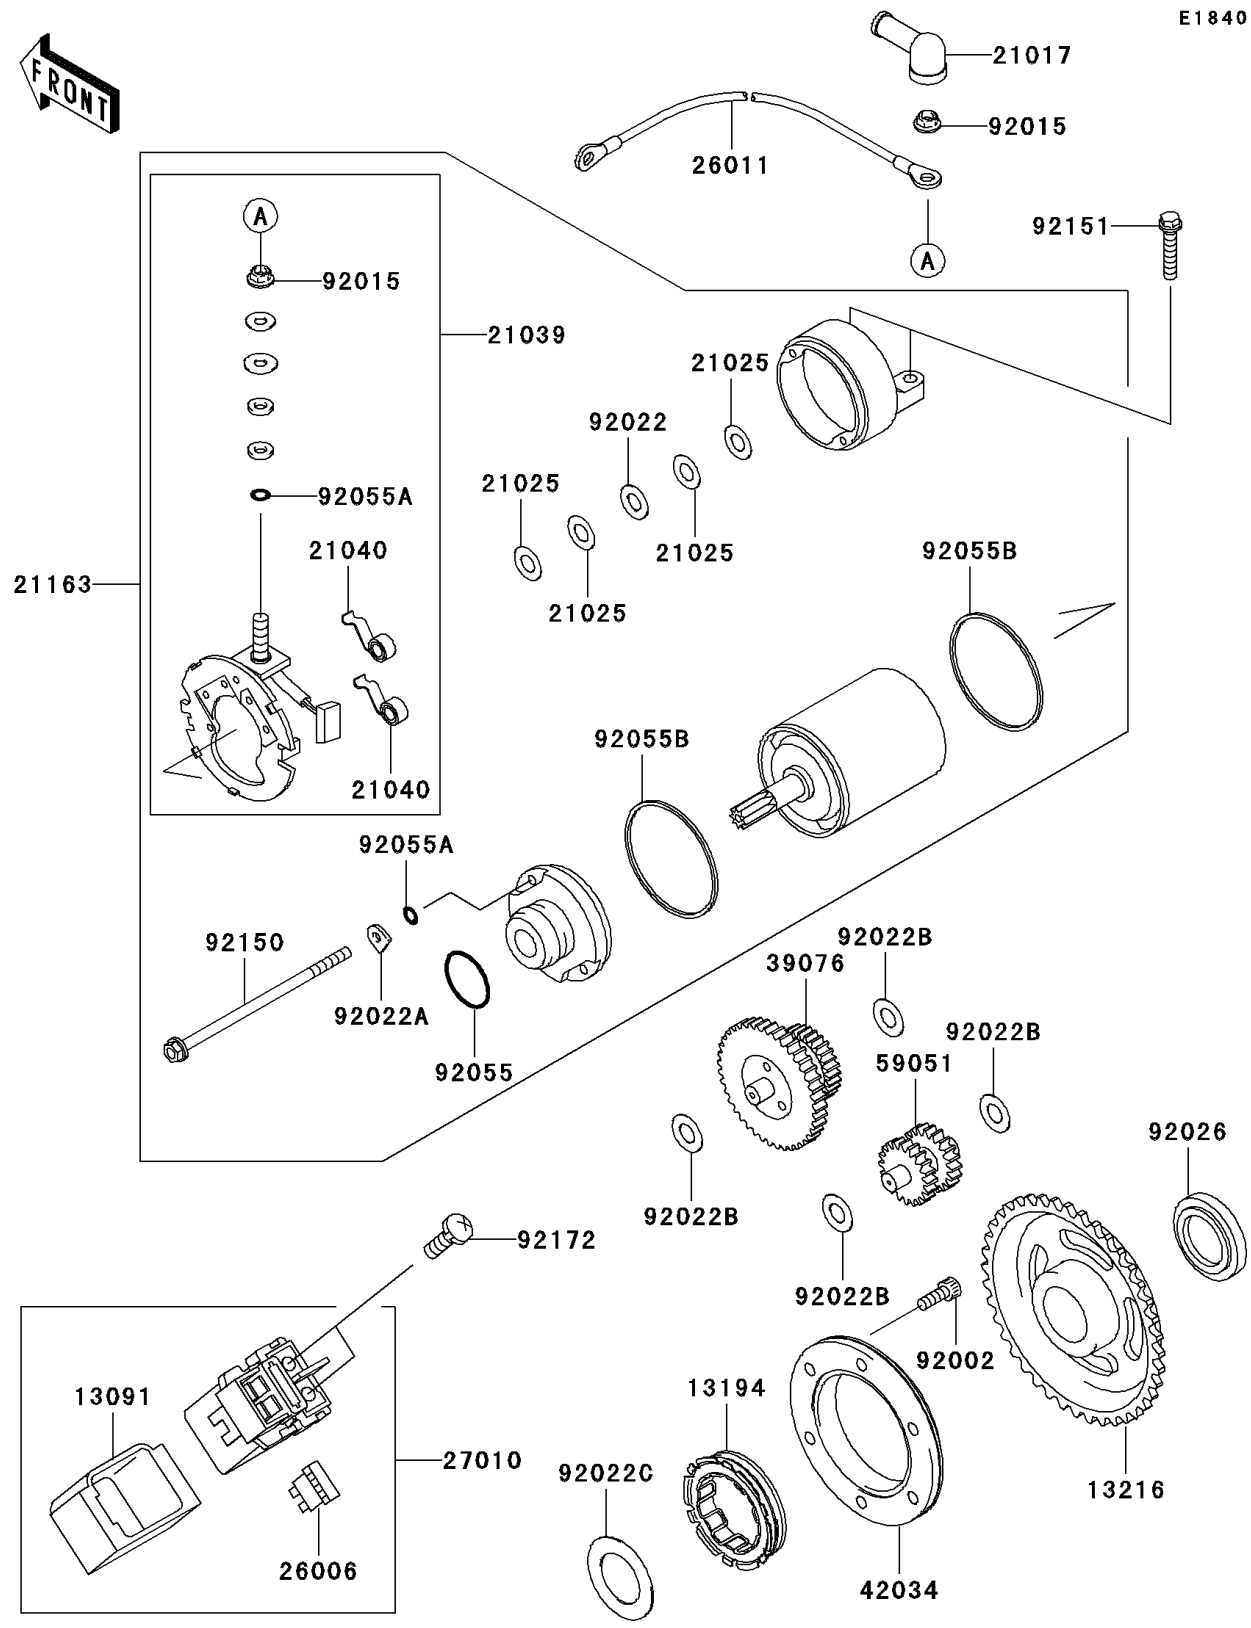

2006 KLX250S PARTS DIAGRAM

Starter Motor

E1840

2006 KLX250S PARTS LIST

Starter Motor

ITEM NAME	PART NUMBER	QUANTITY
-----------	-------------	----------