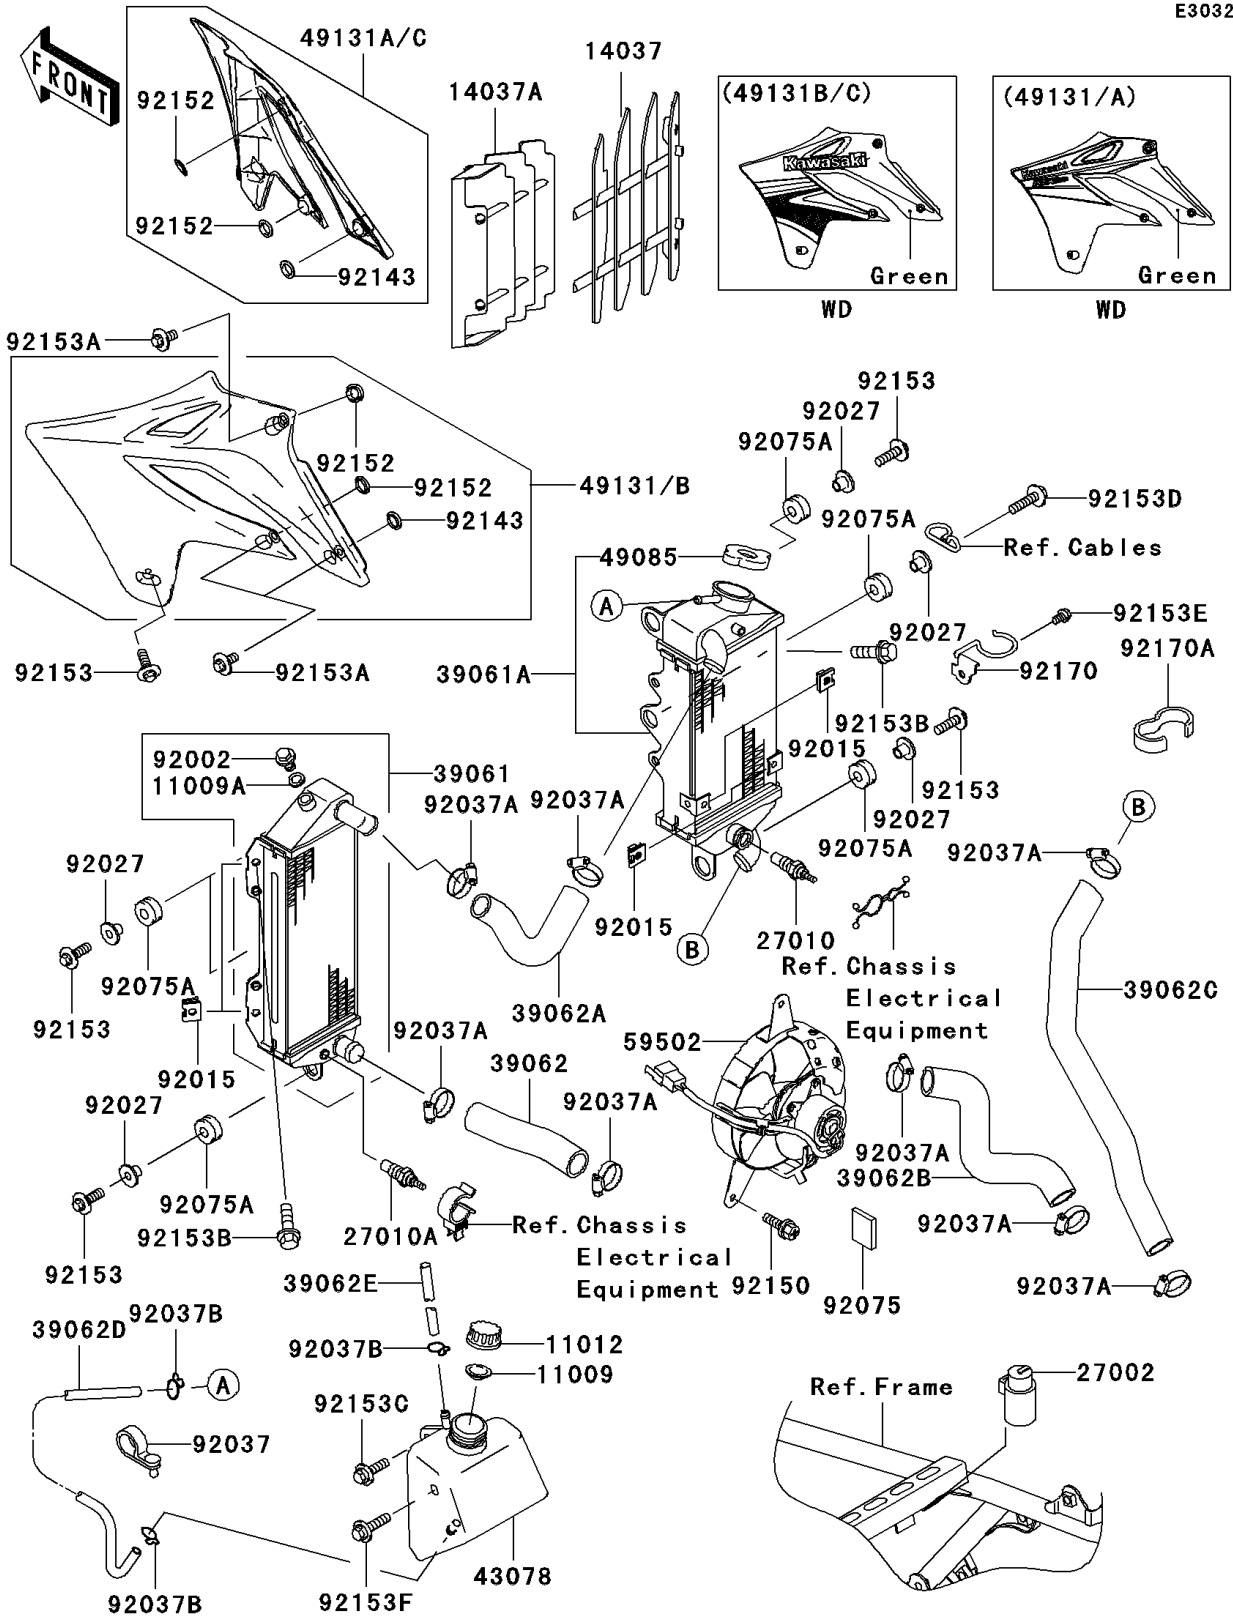

# 2006 KLX250S PARTS DIAGRAM

## 2006 KLX250S PARTS LIST

### Radiator

ITEM NAME	PART NUMBER	QUANTITY
COLLAR (Ref # 92143)	92143-1196	2
BOLT,6X12 (Ref # 92150)	92150-1186	3
COLLAR (Ref # 92152)	92152-1235	4
BOLT,6X20 (Ref # 92153)	92153-0502	7
BOLT,6X12 (Ref # 92153A)	92153-0503	6
BOLT,FLANGED,6X14 (Ref # 92153B)	92153-0936	2
BOLT,FLANGED,6X22 (Ref # 92153C)	92153-0950	1
BOLT,FLANGED WP,6X25 (Ref # 92153D)	92153-1008	1
BOLT,FLANGED,6X10 (Ref # 92153E)	92153-1354	1
BOLT,FLANGED,6X30 (Ref # 92153F)	92153-1457	1
CLAMP (Ref # 92170)	92170-1357	1
CLAMP (Ref # 92170A)	92170-1419	1