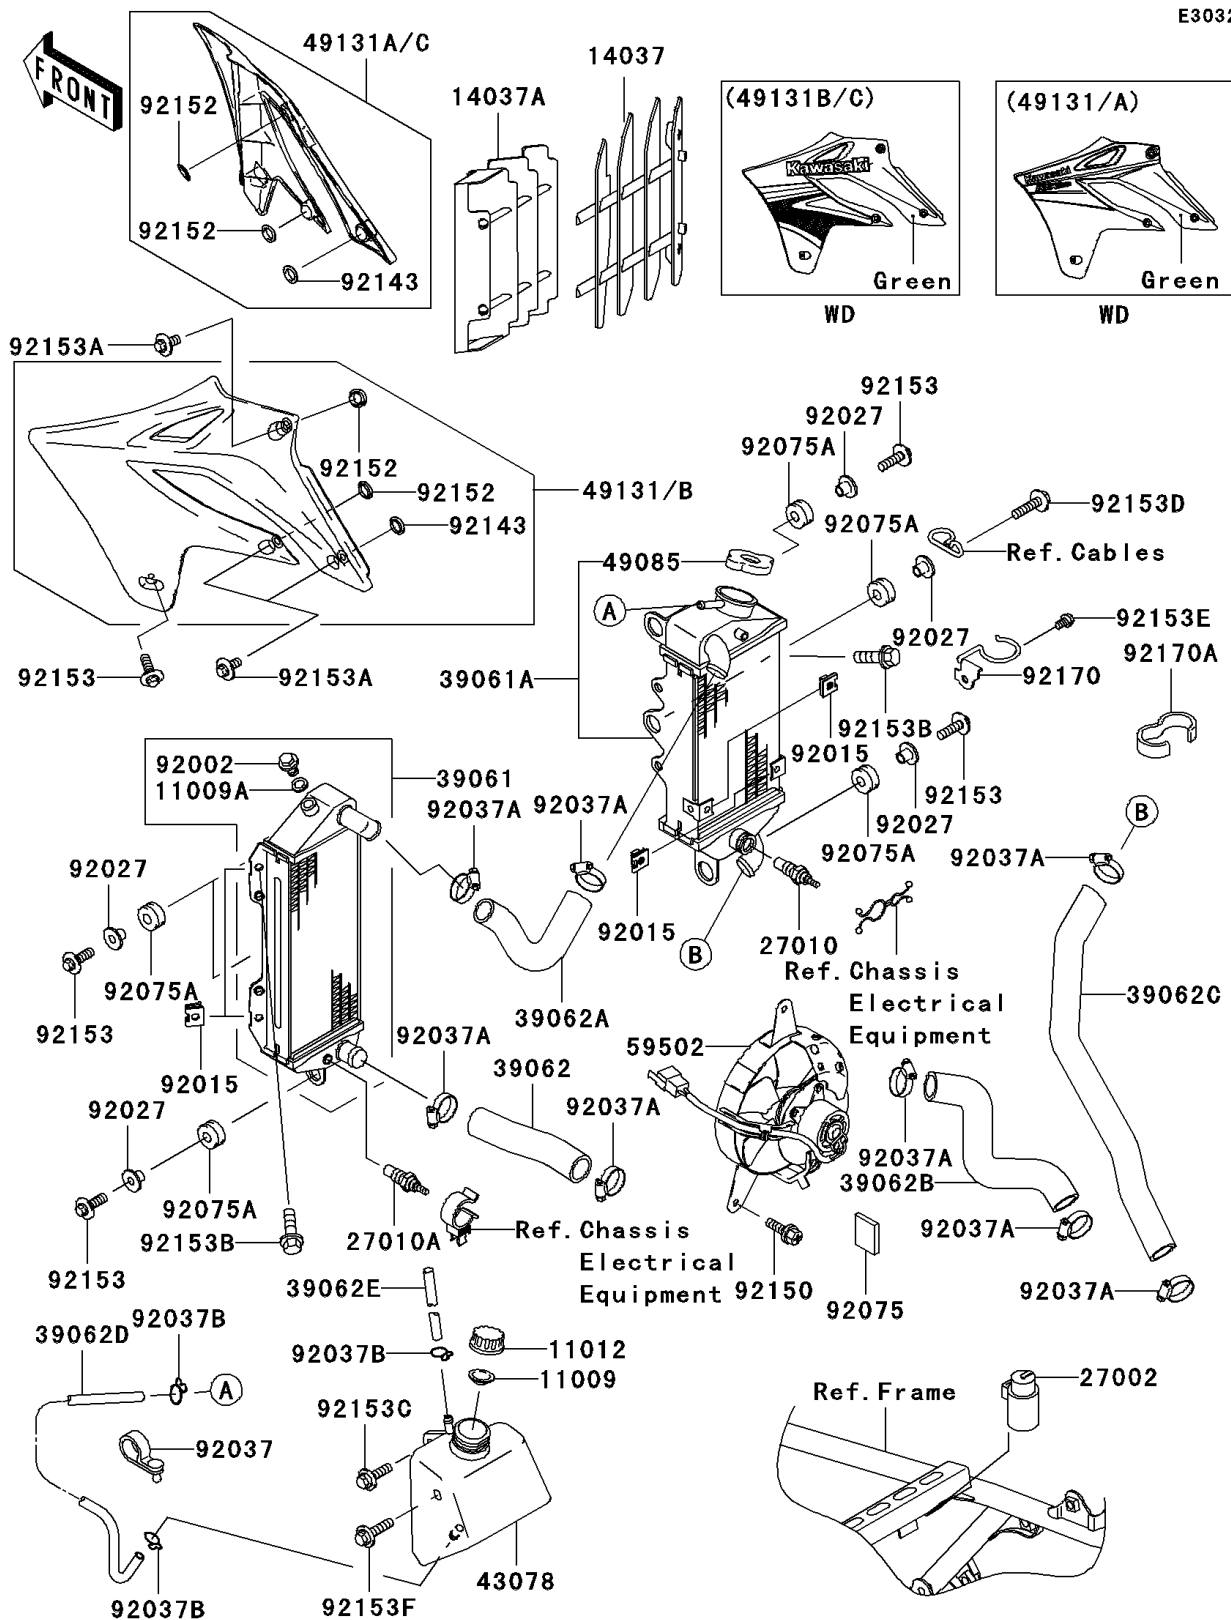

## 2006 KLX250S PARTS DIAGRAM

Radiator

E3032

## 2006 KLX250S PARTS LIST